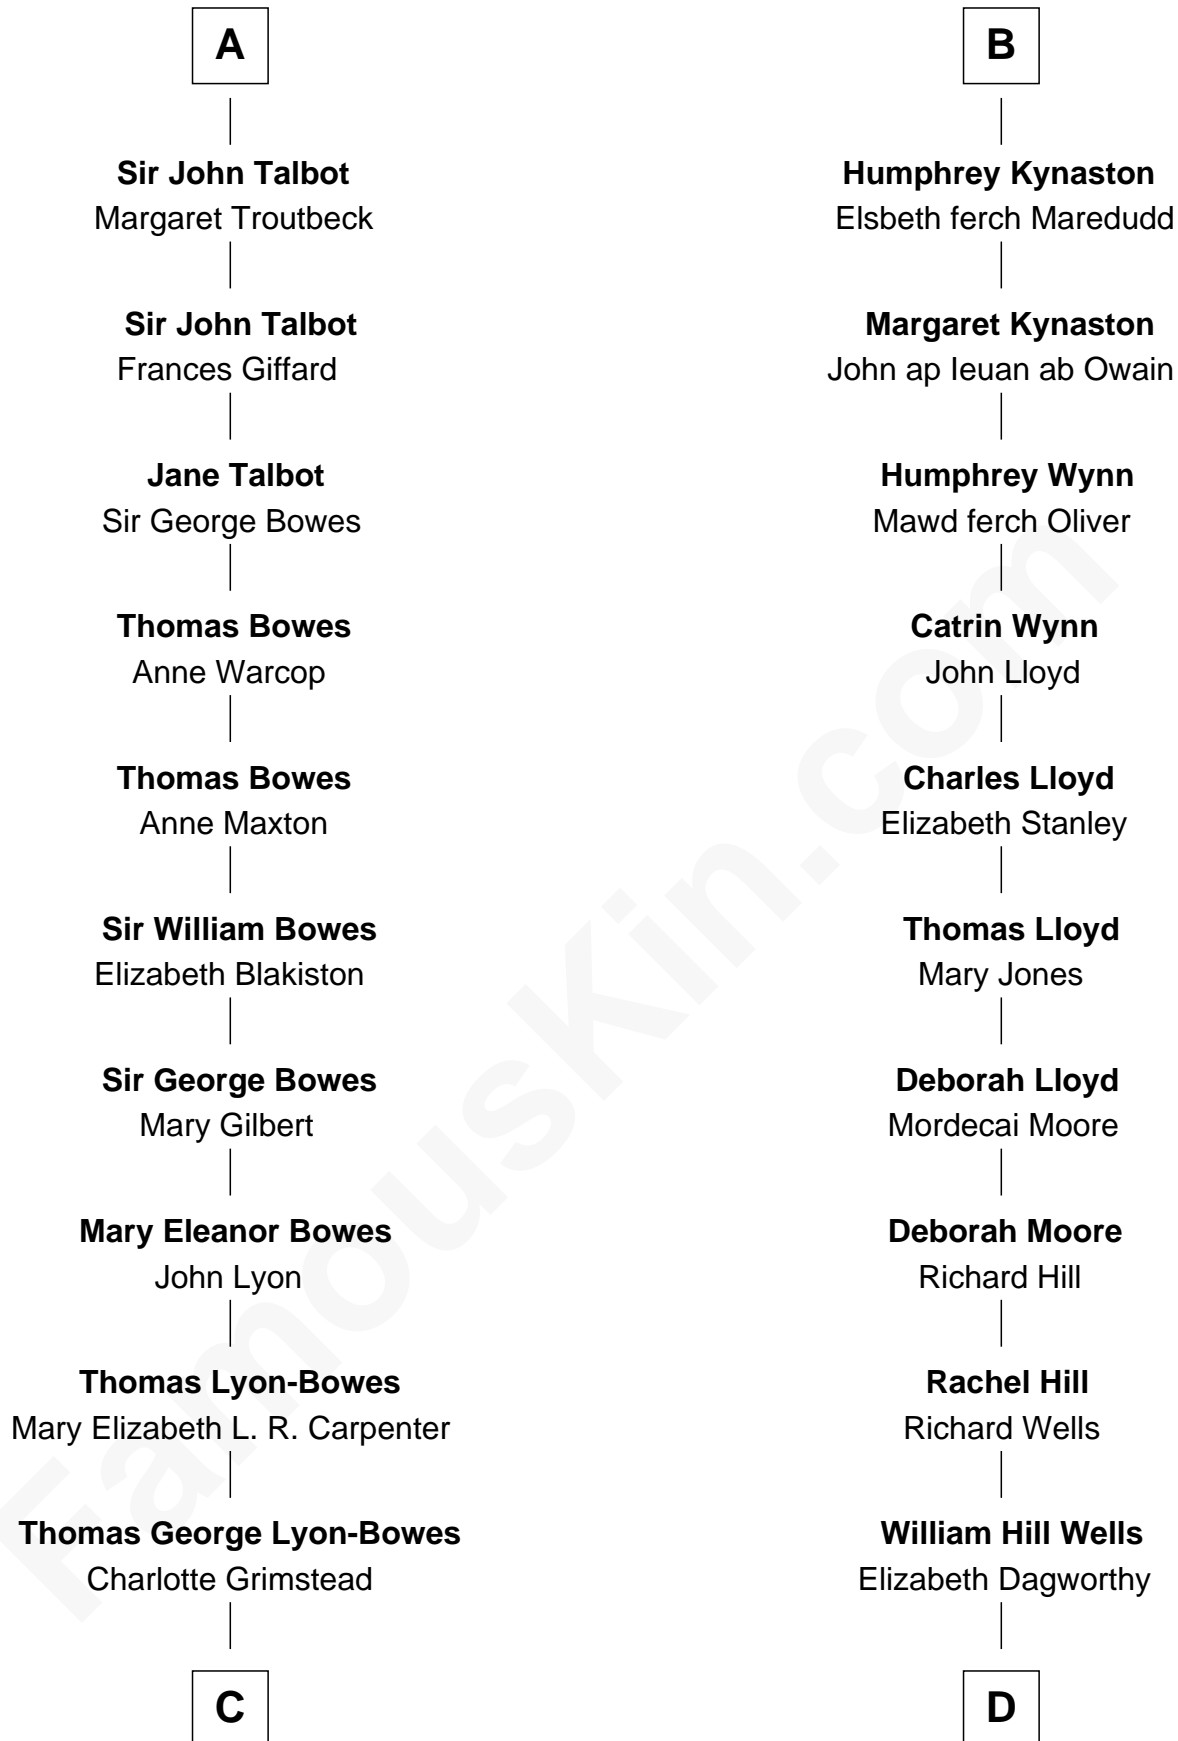

FamousKin.com Relationship Chart of

Queen Elizabeth II

Queen of the United Kingdom

20th cousin of

Orson Welles

Radio, Stage, and Movie Actor

Thomas de Clare
Juliana FitzMaurice

Margaret de Clare
Bartholomew de Badlesmere

Margery de Badlesmere
Sir William de Ros

Maud de Roos
John de Welles

Anne de Welles
James Butler

James Butler
Joan Beauchamp

Elizabeth Butler
John Talbot

Sir Gilbert Talbot
Audrey Cotton

A

Margaret de Clare
Bartholomew de Badlesmere

Elizabeth de Badlesmere
Sir William de Bohun

Humphrey de Bohun
Joan Fitzalan

Mary de Bohun
Henry IV, King of England

Humphrey Plantagenet

Antigone Plantagenet
Henry Grey

Elizabeth Grey
Sir Roger Kynaston

B

Elizabeth II photo by [Eric Draper](#)