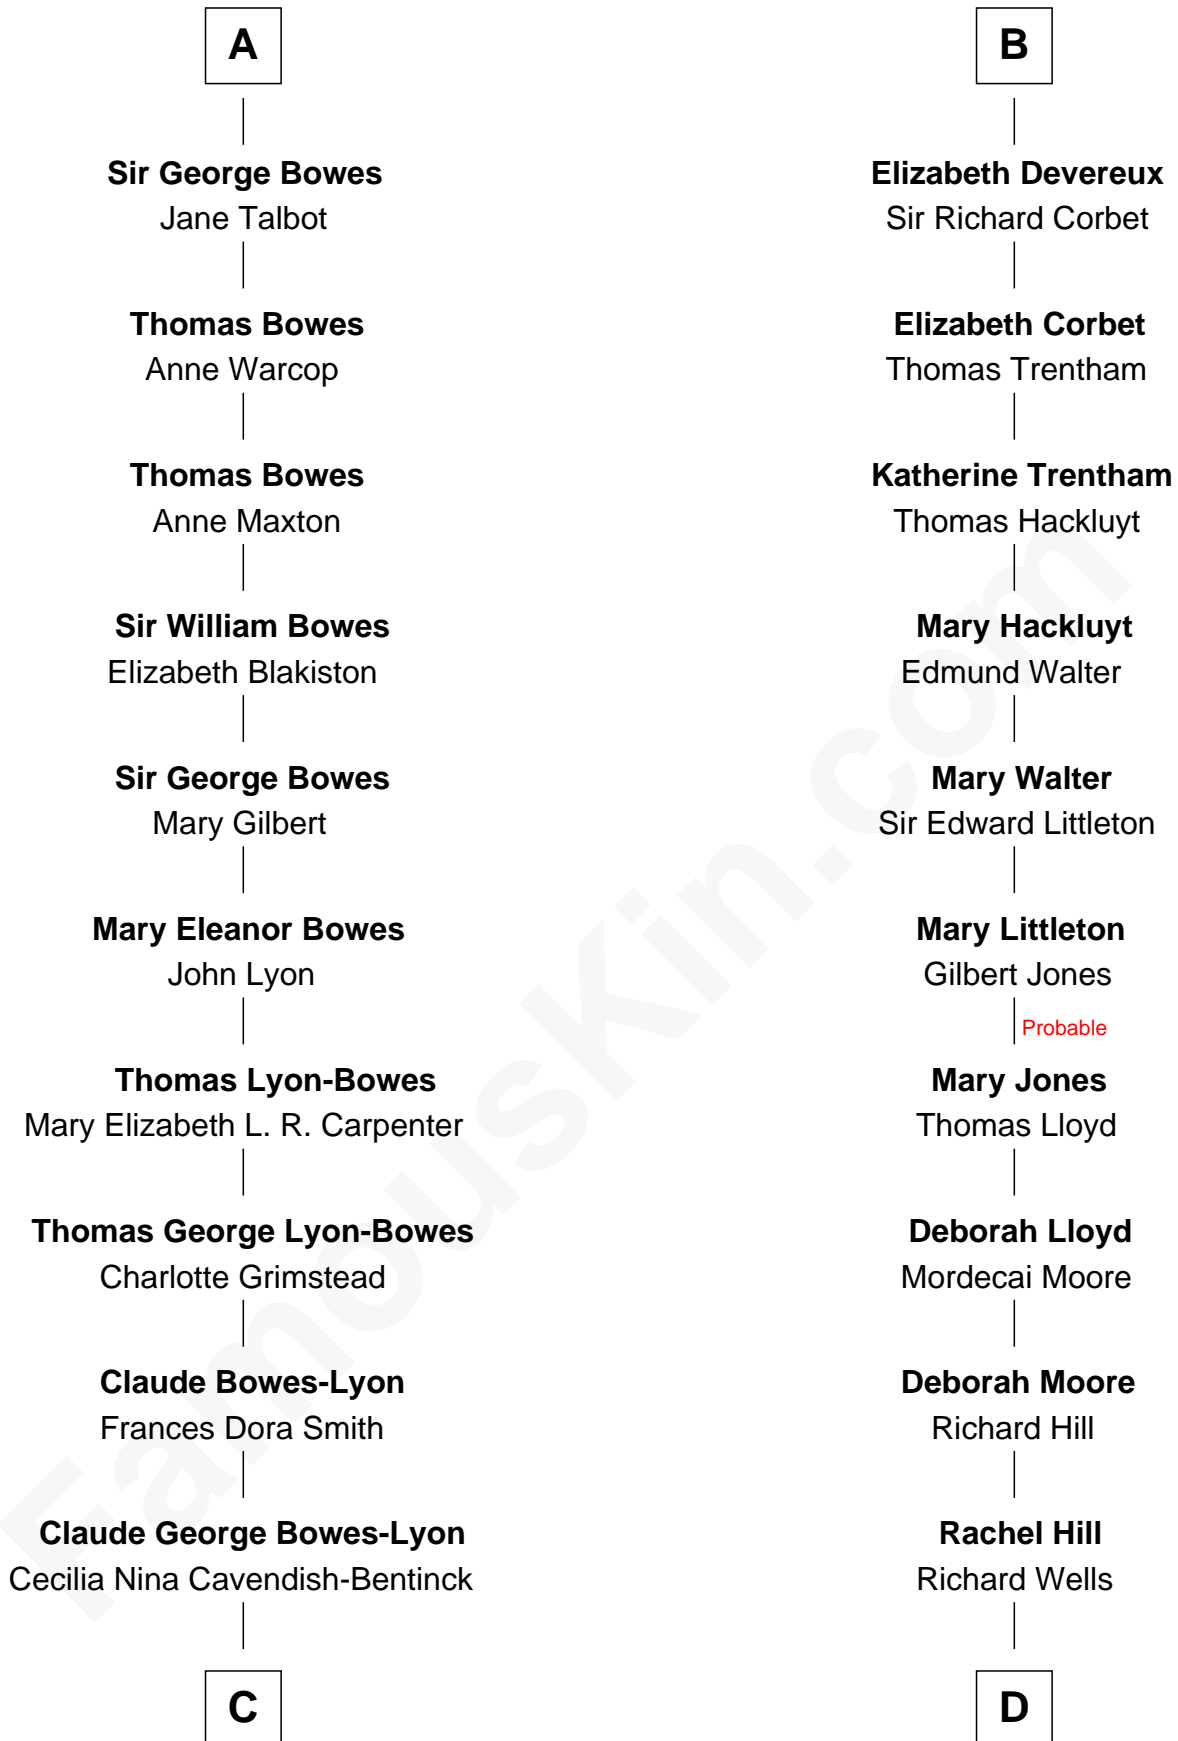

FamousKin.com

Relationship Chart of

Queen Elizabeth II

Queen of the United Kingdom

18th cousin 3 times removed of

Orson Welles

Radio, Stage, and Movie Actor

Sir Hugh I de Audley

Iseult de Mortimer

C

Elizabeth Bowes-Lyon
George VI, King of the United Kingdom

Queen Elizabeth II
Queen of the United Kingdom

D

William Hill Wells
Elizabeth Dagworthy

Henry Hill Welles
Mary Putnam

Richard Jones Welles
Mary Blanche Head