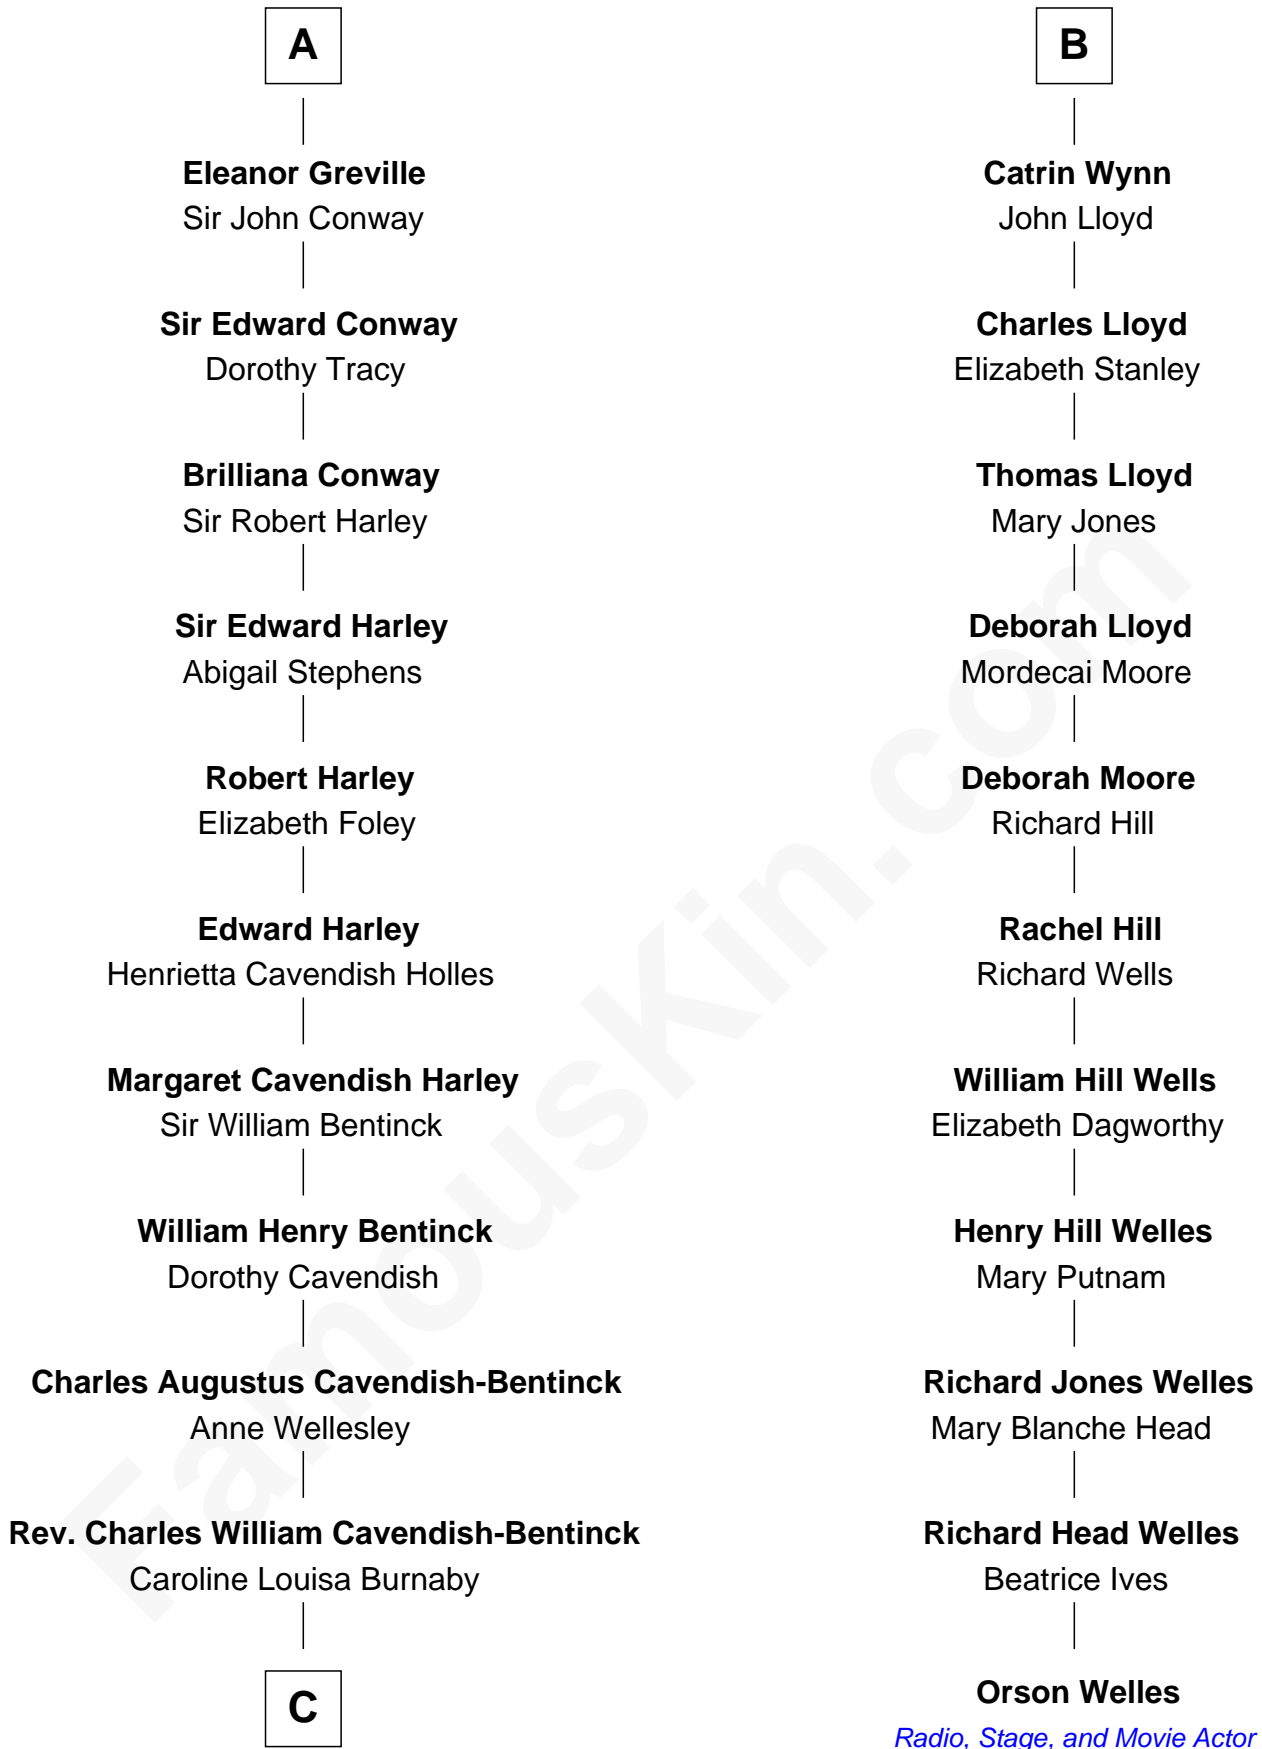

FamousKin.com

Relationship Chart of

Queen Elizabeth II

Queen of the United Kingdom

17th cousin 2 times removed of

Orson Welles

Radio, Stage, and Movie Actor

C

Cecilia Nina Cavendish-Bentinck

Claude George Bowes-Lyon

Elizabeth Bowes-Lyon

George VI, King of the United Kingdom

Queen Elizabeth II

Queen of the United Kingdom

FamousKin.com