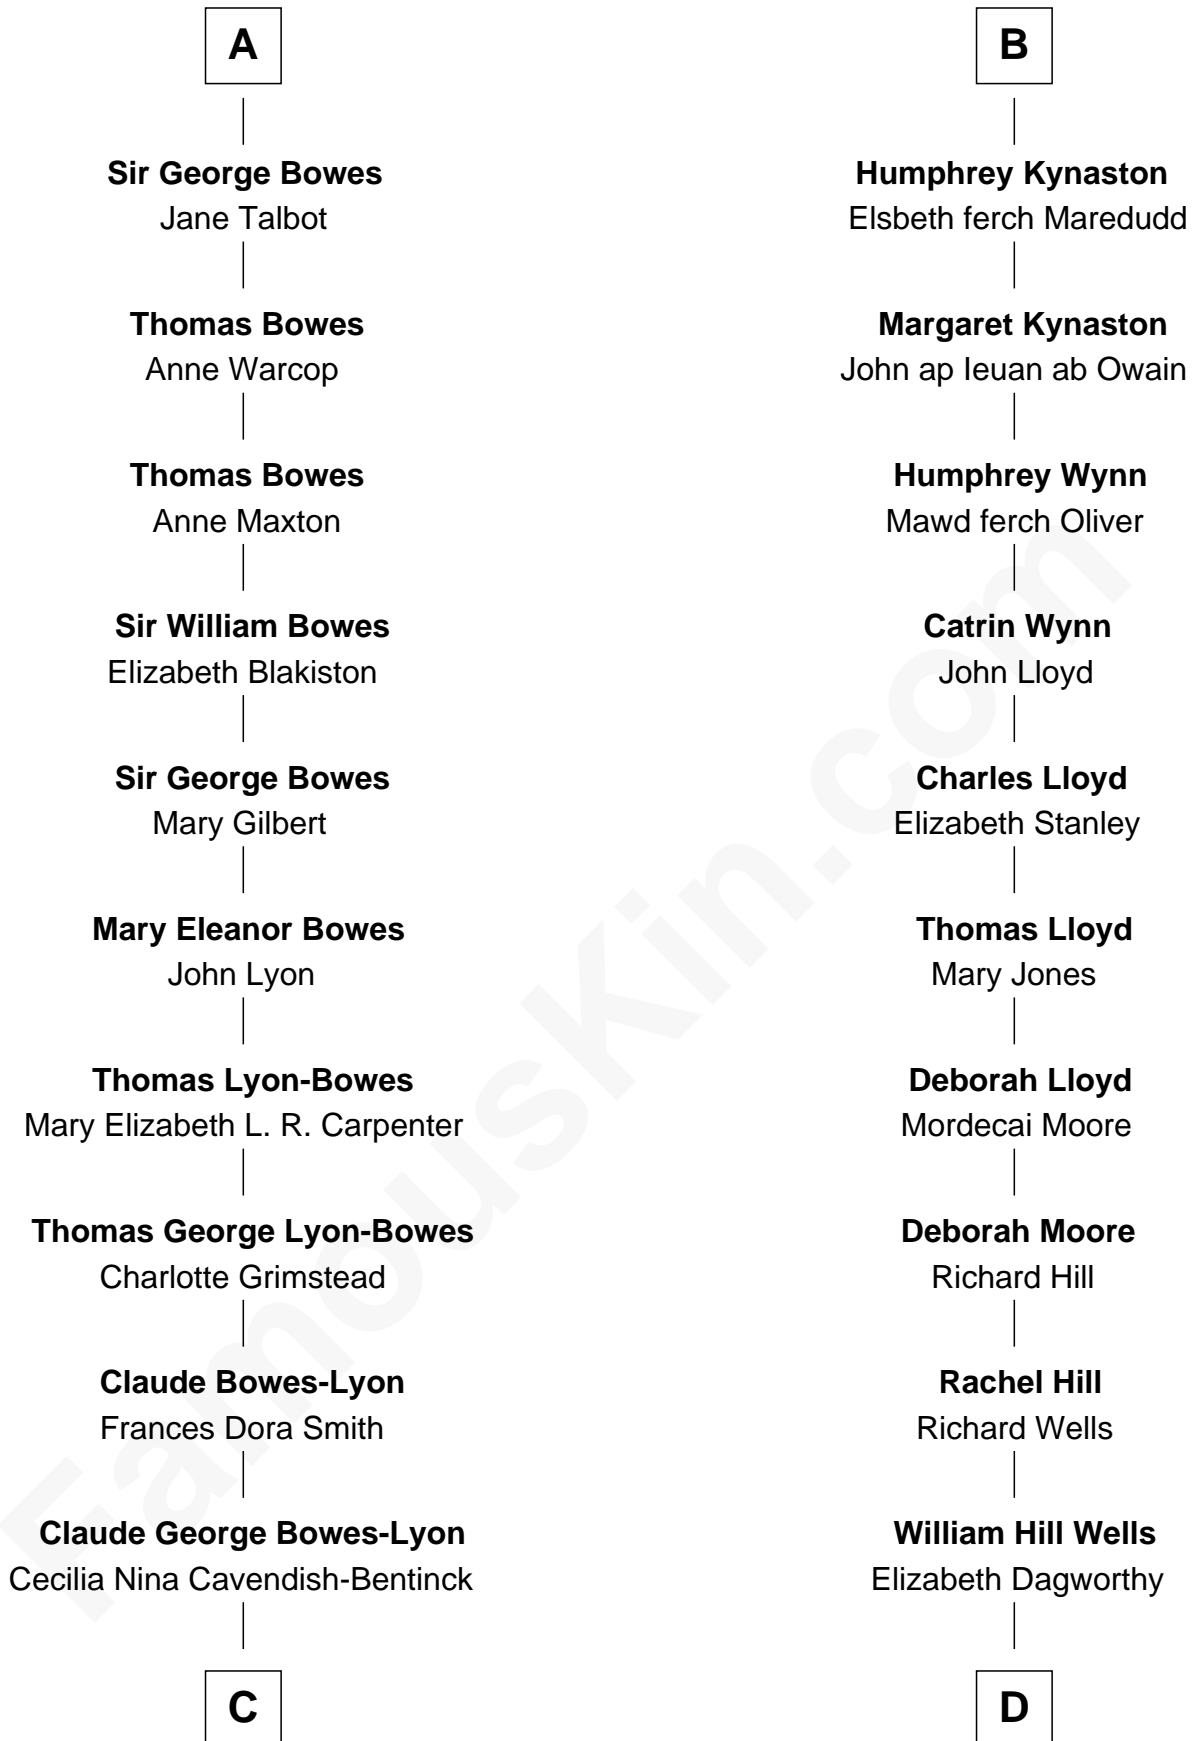

## Relationship Chart of

### Queen Elizabeth II

*Queen of the United Kingdom*

18th cousin 2 times removed of

**Orson Welles**

*Radio, Stage, and Movie Actor*

**C**

**Elizabeth Bowes-Lyon**

George VI, King of the United Kingdom

**Queen Elizabeth II**

*Queen of the United Kingdom*

**D**

**Henry Hill Welles**

Mary Putnam

**Richard Jones Welles**

Mary Blanche Head

**Richard Head Welles**