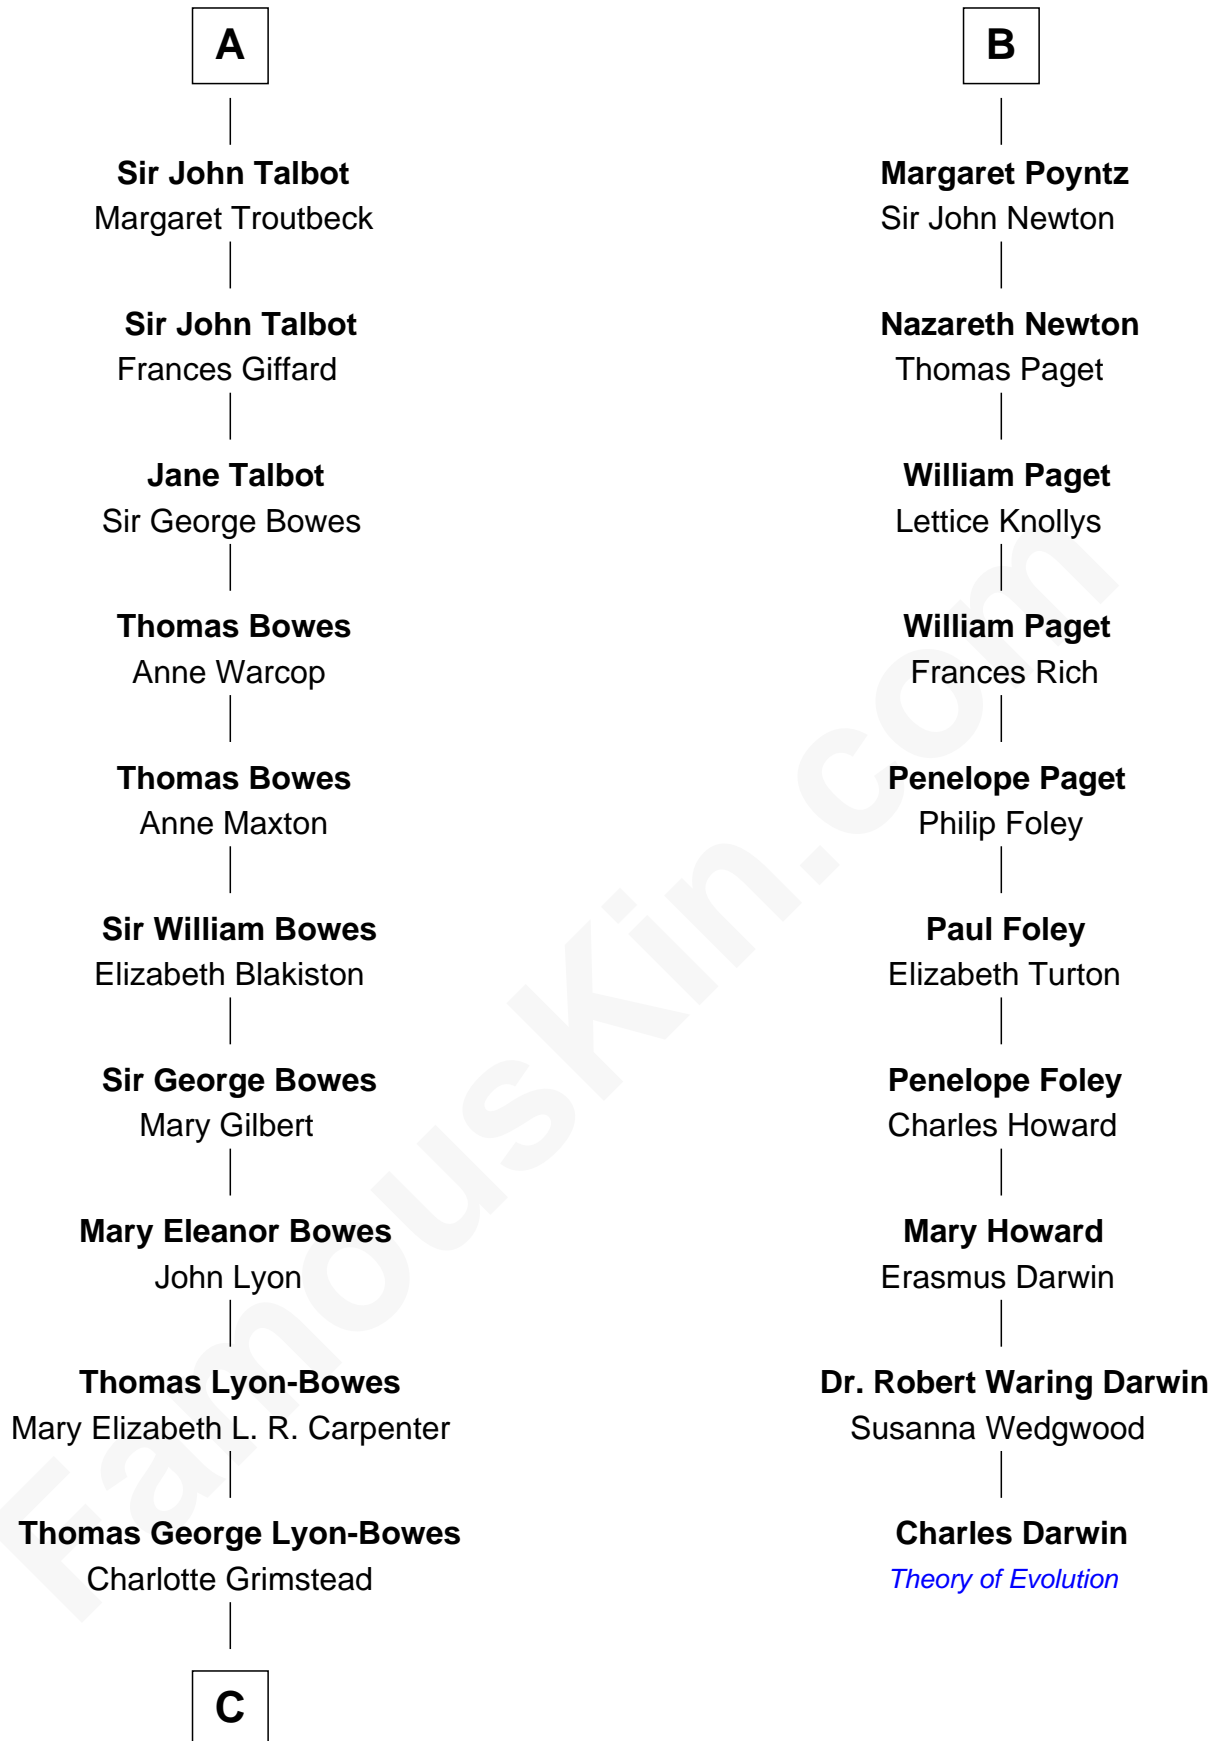

FamousKin.com Relationship Chart of

Queen Elizabeth II

Queen of the United Kingdom

16th cousin 4 times removed of

Charles Darwin

Theory of Evolution

Humphrey de Bohun

Maud de Fiennes

Humphrey de Bohun

Elizabeth Plantagenet

Eleanor de Bohun

Sir James le Boteler

James le Boteler

Elizabeth Darcy

James Butler

Anne de Welles

Elizabeth Plantagenet

Margaret de Bohun

Sir Hugh de Courtnay

Sir Philip Courtenay

Anne Wake

Sir John Courtenay

Joan Champernoun

Sir Philip Courtenay

Elizabeth Hungerford

Katherine Courtenay

Sir William Huddesfield

Elizabeth Huddesfield

Sir Anthony Poyntz

B

C

—
Claude Bowes-Lyon