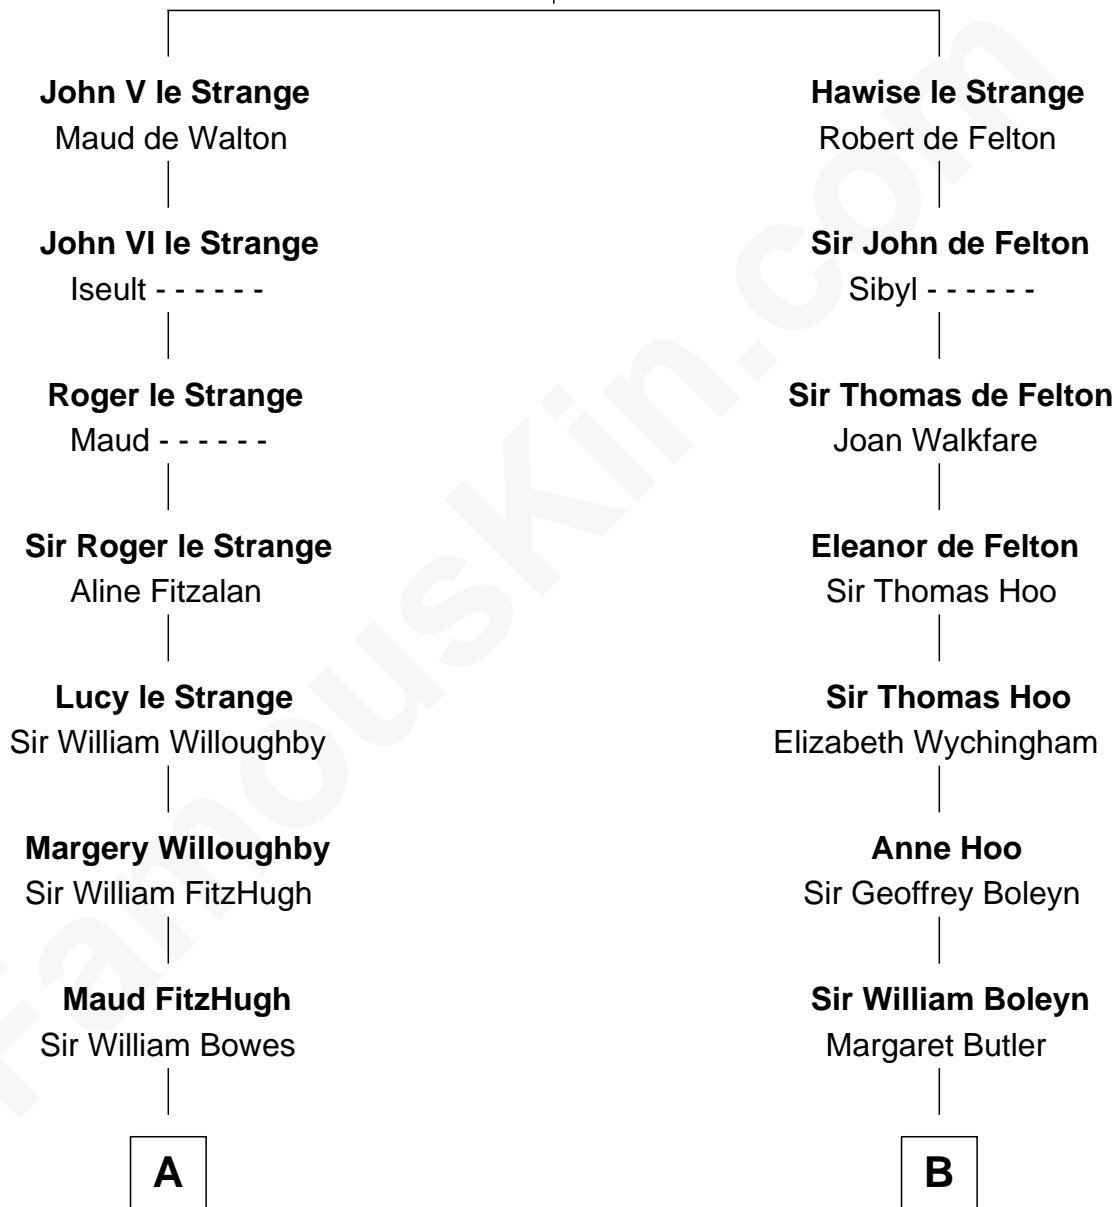

FamousKin.com

Relationship Chart of

Queen Elizabeth II

Queen of the United Kingdom

18th cousin 2 times removed of

Charles Darwin

Theory of Evolution

John IV le Strange

Joan de Somery

FamousKin.com