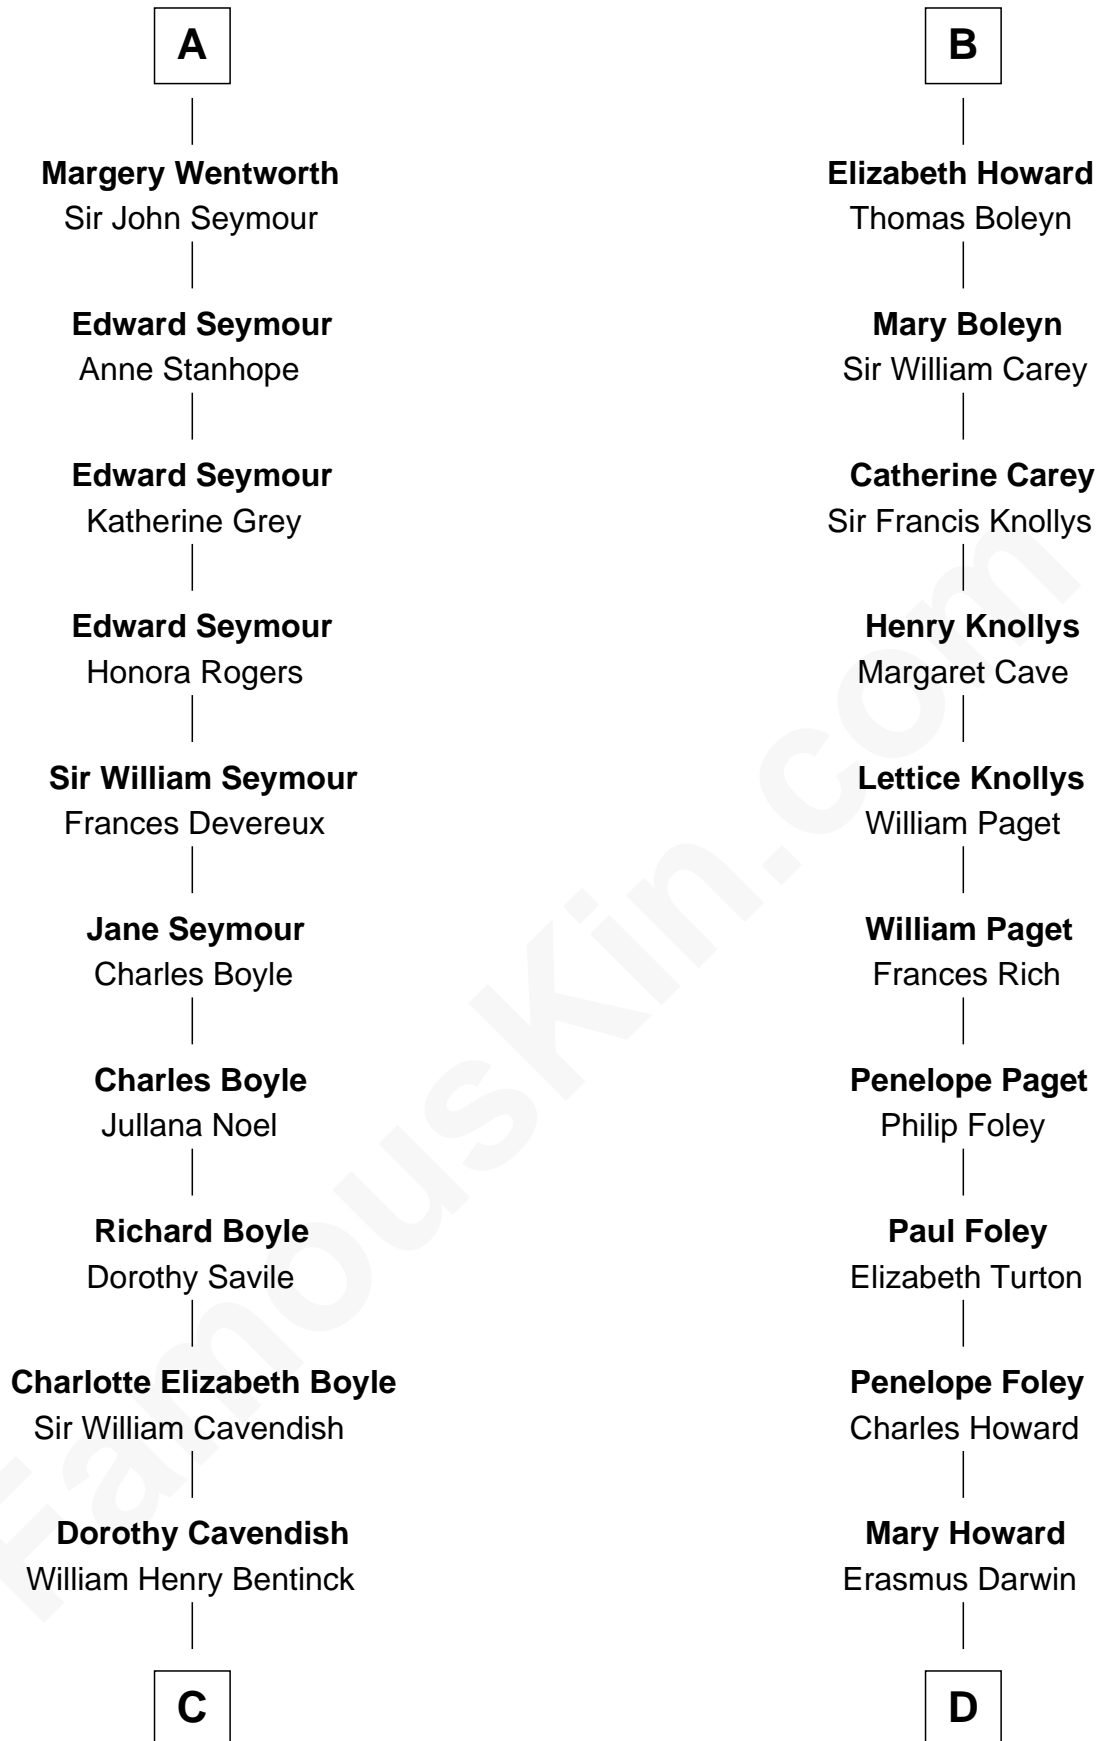

# FamousKin.com Relationship Chart of

**Queen Elizabeth II**

*Queen of the United Kingdom*

18th cousin 3 times removed of

**Charles Darwin**

*Theory of Evolution*

**Sir William de Valence**

Joan de Munchensi

Sir John de Hastings

**Elizabeth de Hastings**

Sir Roger de Grey

**Sir Reynold de Grey**

Eleanor le Strange

**Ida Grey**

John Cokayne

**Elizabeth Cokayne**

Sir Laurence Cheney

**Elizabeth Cheney**

Sir Frederick Tilney

**Elizabeth Tilney**

Sir Thomas Howard

**B**

**C**

**D**

**Charles Augustus Cavendish-Bentinck**

Anne Wellesley

**Dr. Robert Waring Darwin**

Susanna Wedgwood

**Rev. Charles William Cavendish-Bentinck**

Caroline Louisa Burnaby

**Charles Darwin**

*Theory of Evolution*