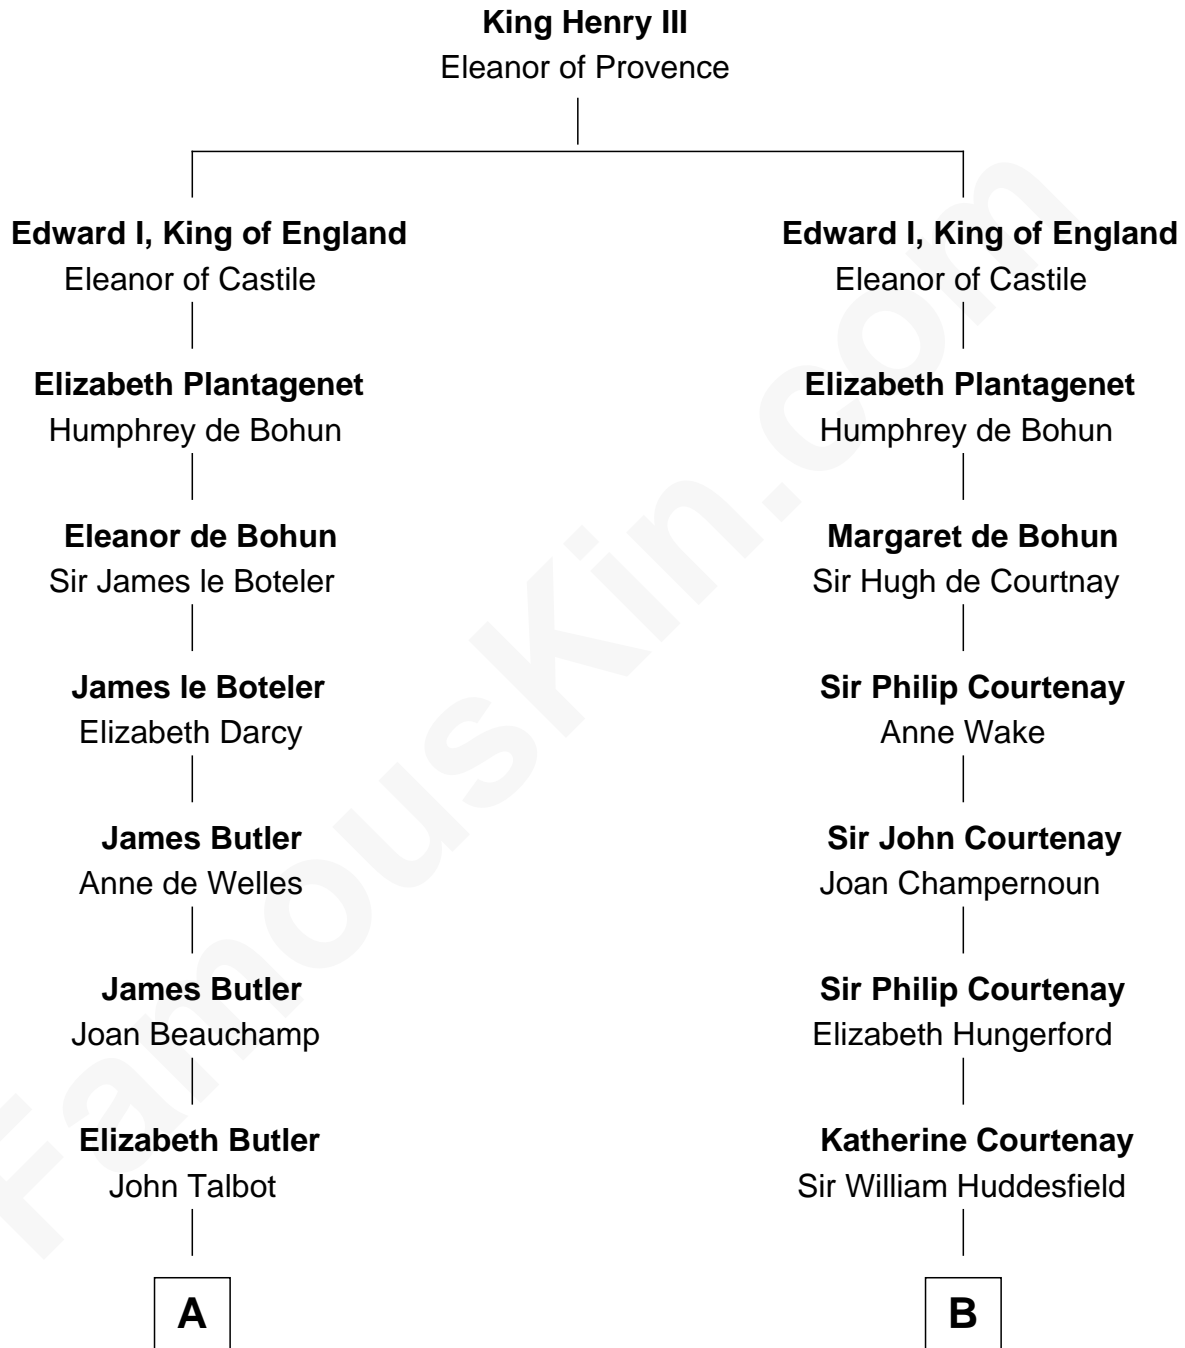

FamousKin.com

Relationship Chart of

Queen Elizabeth II

Queen of the United Kingdom

17th cousin 4 times removed of

Charles Darwin

Theory of Evolution

C

Thomas George Lyon-Bowes

Charlotte Grimstead

Claude Bowes-Lyon

Frances Dora Smith

Claude George Bowes-Lyon

Cecilia Nina Cavendish-Bentinck

Elizabeth Bowes-Lyon

George VI, King of the United Kingdom

Queen Elizabeth II

Queen of the United Kingdom

FamousKin.com