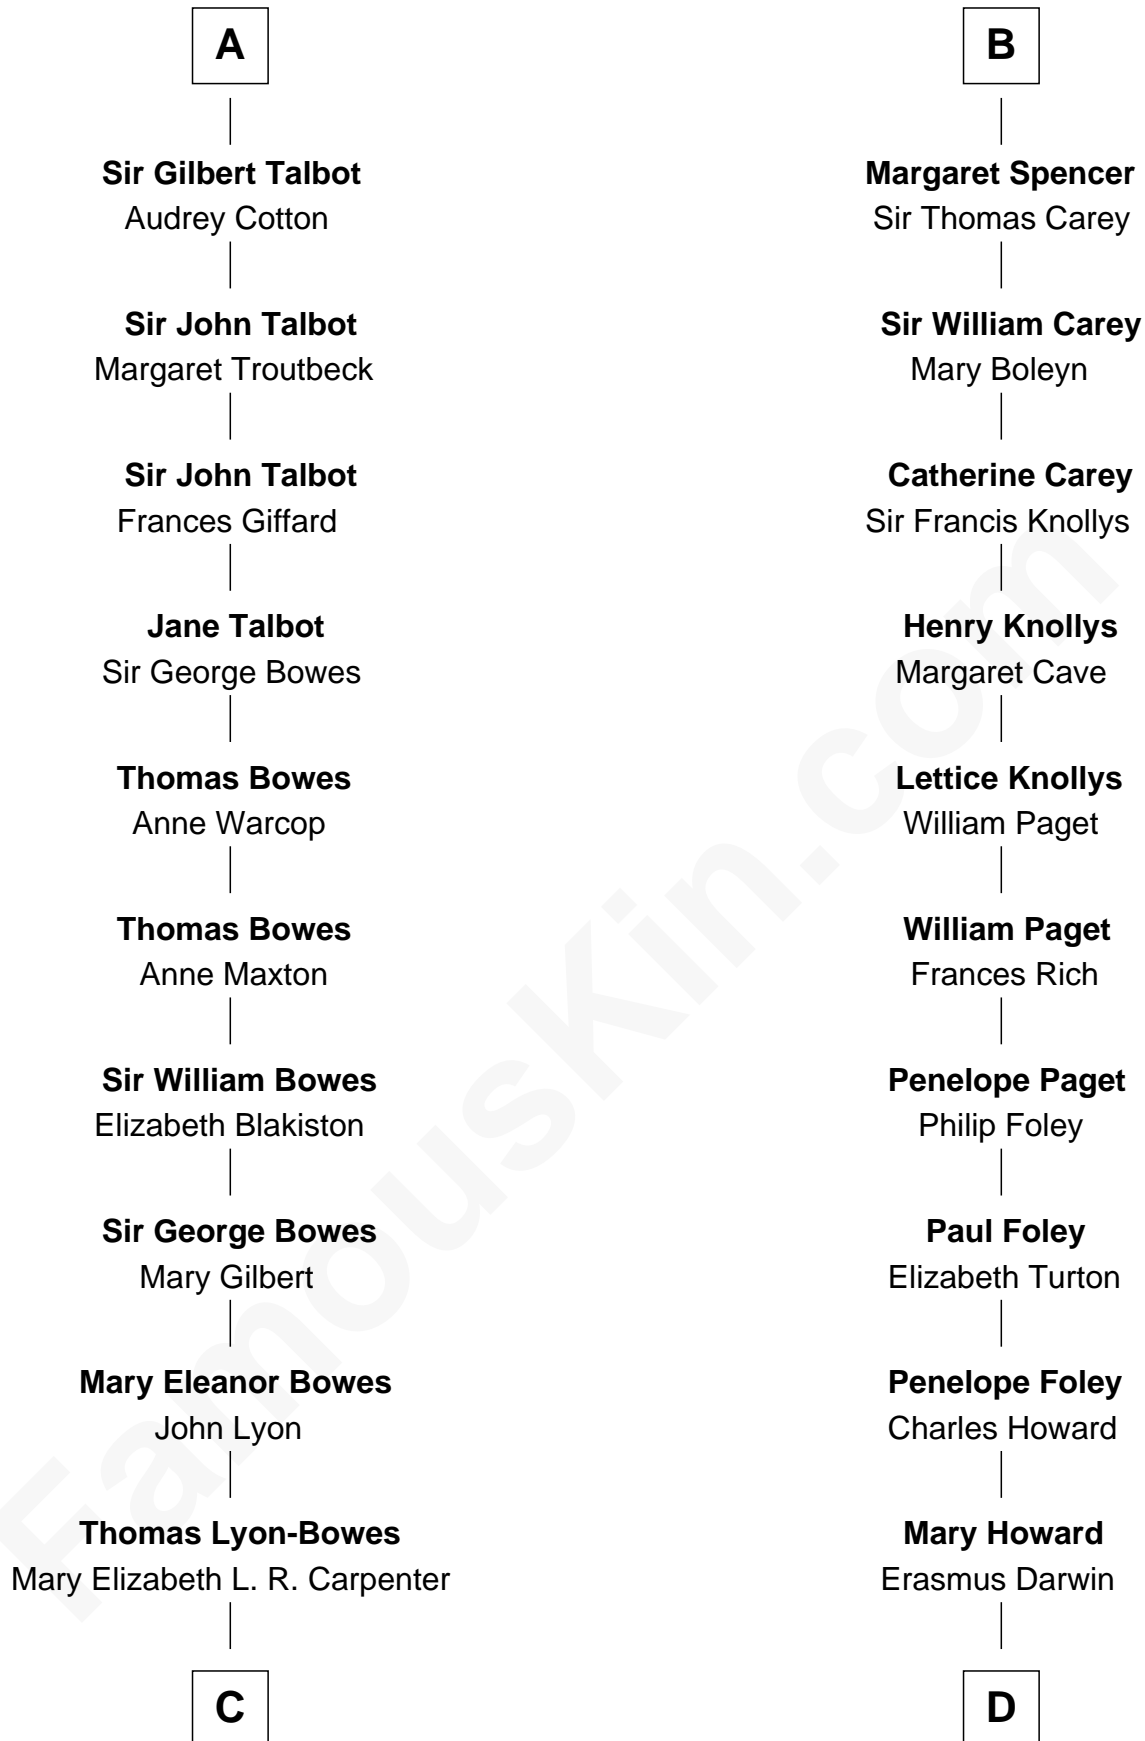

FamousKin.com

Relationship Chart of

Queen Elizabeth II

Queen of the United Kingdom

18th cousin 3 times removed of

Charles Darwin

Theory of Evolution

Robert I, Count of Artois

Matilda of Brabant

C

Thomas George Lyon-Bowes

Charlotte Grimstead

Claude Bowes-Lyon

Frances Dora Smith

Claude George Bowes-Lyon

Cecilia Nina Cavendish-Bentinck

Elizabeth Bowes-Lyon

George VI, King of the United Kingdom

Queen Elizabeth II

Queen of the United Kingdom

D

Dr. Robert Waring Darwin

Susanna Wedgwood

Charles Darwin