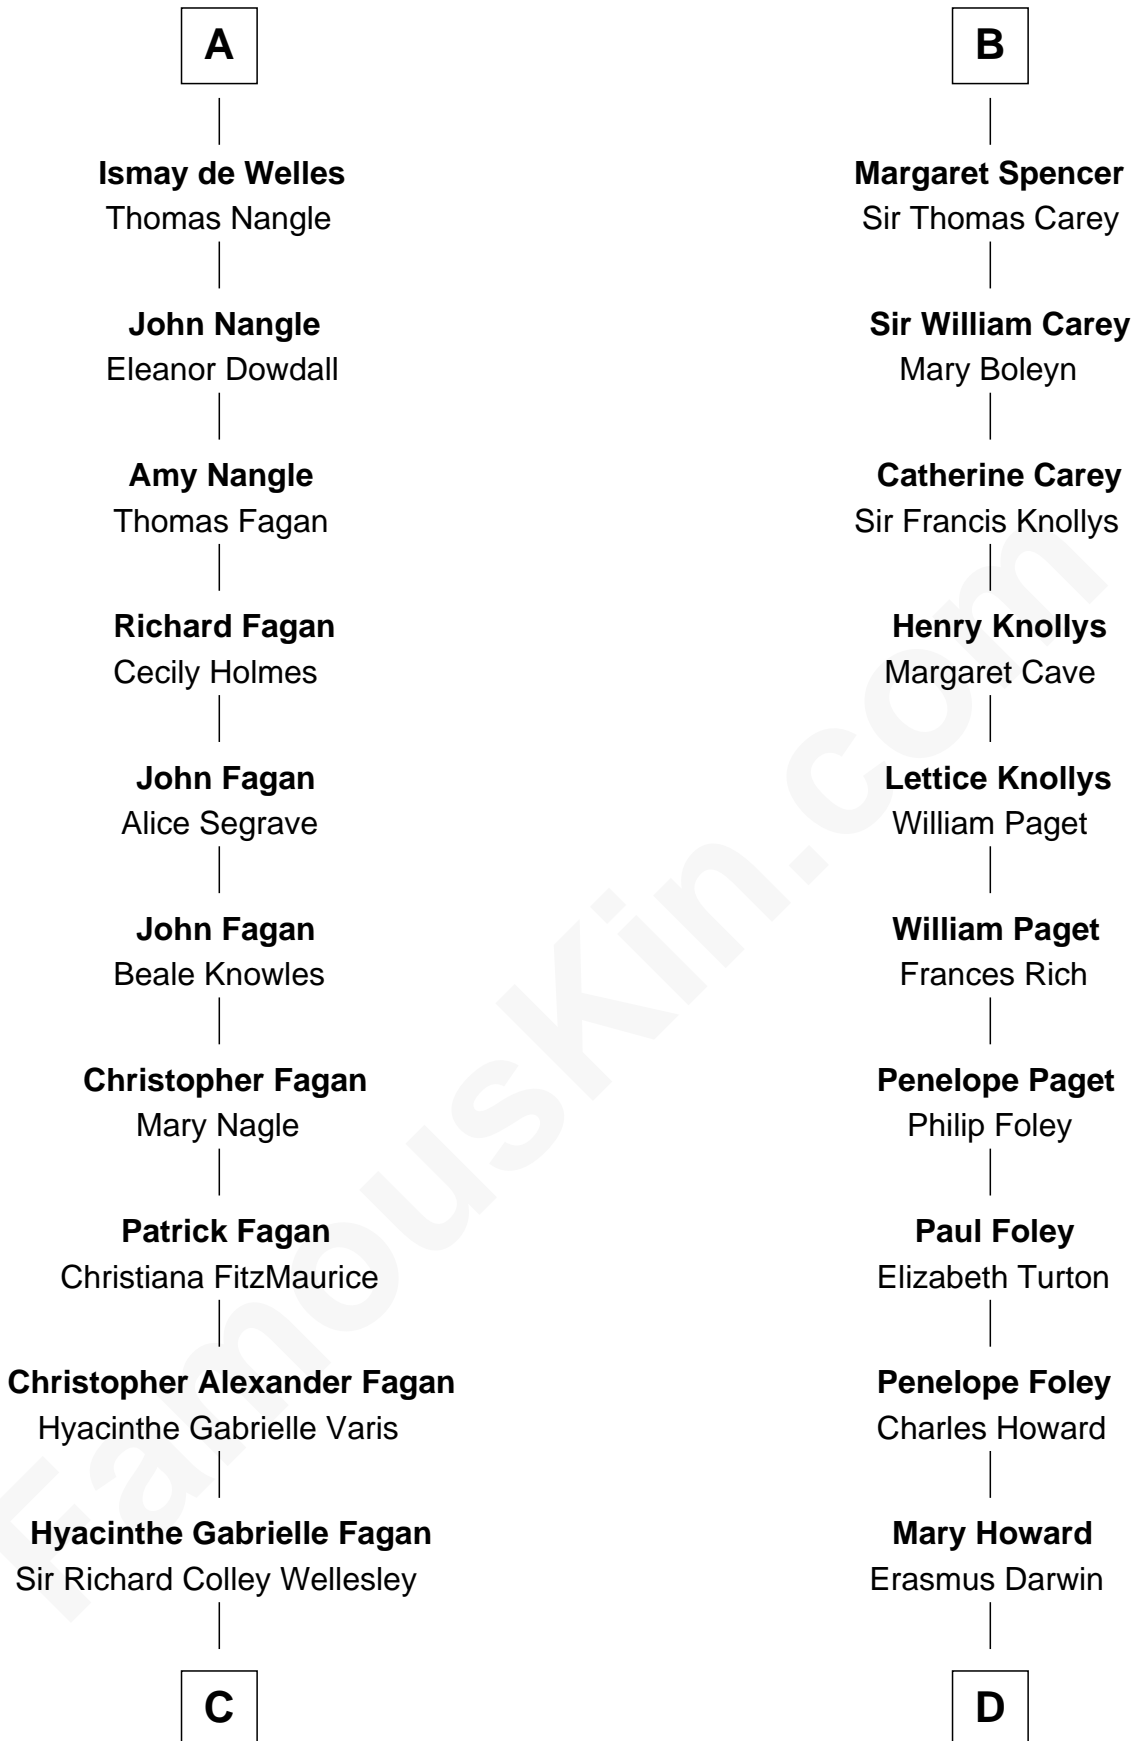

FamousKin.com Relationship Chart of

Queen Elizabeth II

Queen of the United Kingdom

18th cousin 3 times removed of

Charles Darwin

Theory of Evolution

C

Anne Wellesley

Charles Augustus Cavendish-Bentinck

Rev. Charles William Cavendish-Bentinck

Caroline Louisa Burnaby

Cecilia Nina Cavendish-Bentinck

Claude George Bowes-Lyon

Elizabeth Bowes-Lyon

George VI, King of the United Kingdom

Queen Elizabeth II

Queen of the United Kingdom

D

Dr. Robert Waring Darwin

Susanna Wedgwood

Charles Darwin

Theory of Evolution

FamousKin.com