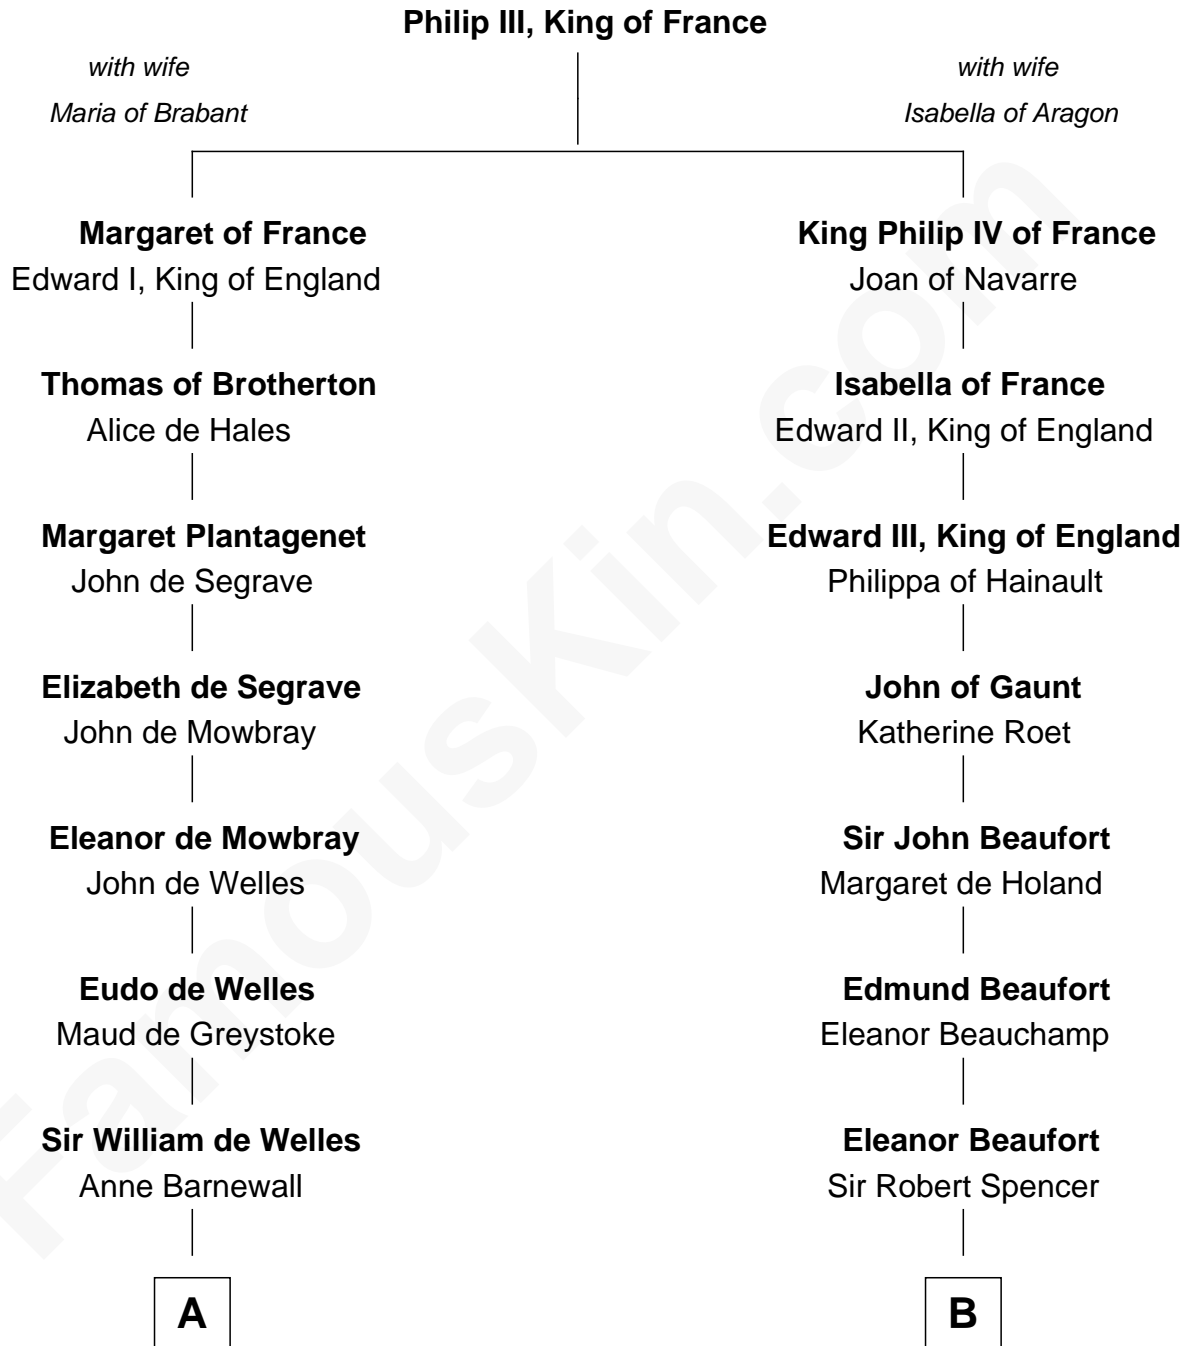

FamousKin.com Relationship Chart of

Queen Elizabeth II

Queen of the United Kingdom

18th cousin 3 times removed of

Charles Darwin

Theory of Evolution

C

Anne Wellesley

Charles Augustus Cavendish-Bentinck

Rev. Charles William Cavendish-Bentinck

Caroline Louisa Burnaby

Cecilia Nina Cavendish-Bentinck

Claude George Bowes-Lyon

Elizabeth Bowes-Lyon

George VI, King of the United Kingdom

Queen Elizabeth II

Queen of the United Kingdom

D

Dr. Robert Waring Darwin

Susanna Wedgwood

Charles Darwin

Theory of Evolution

FamousKin.com