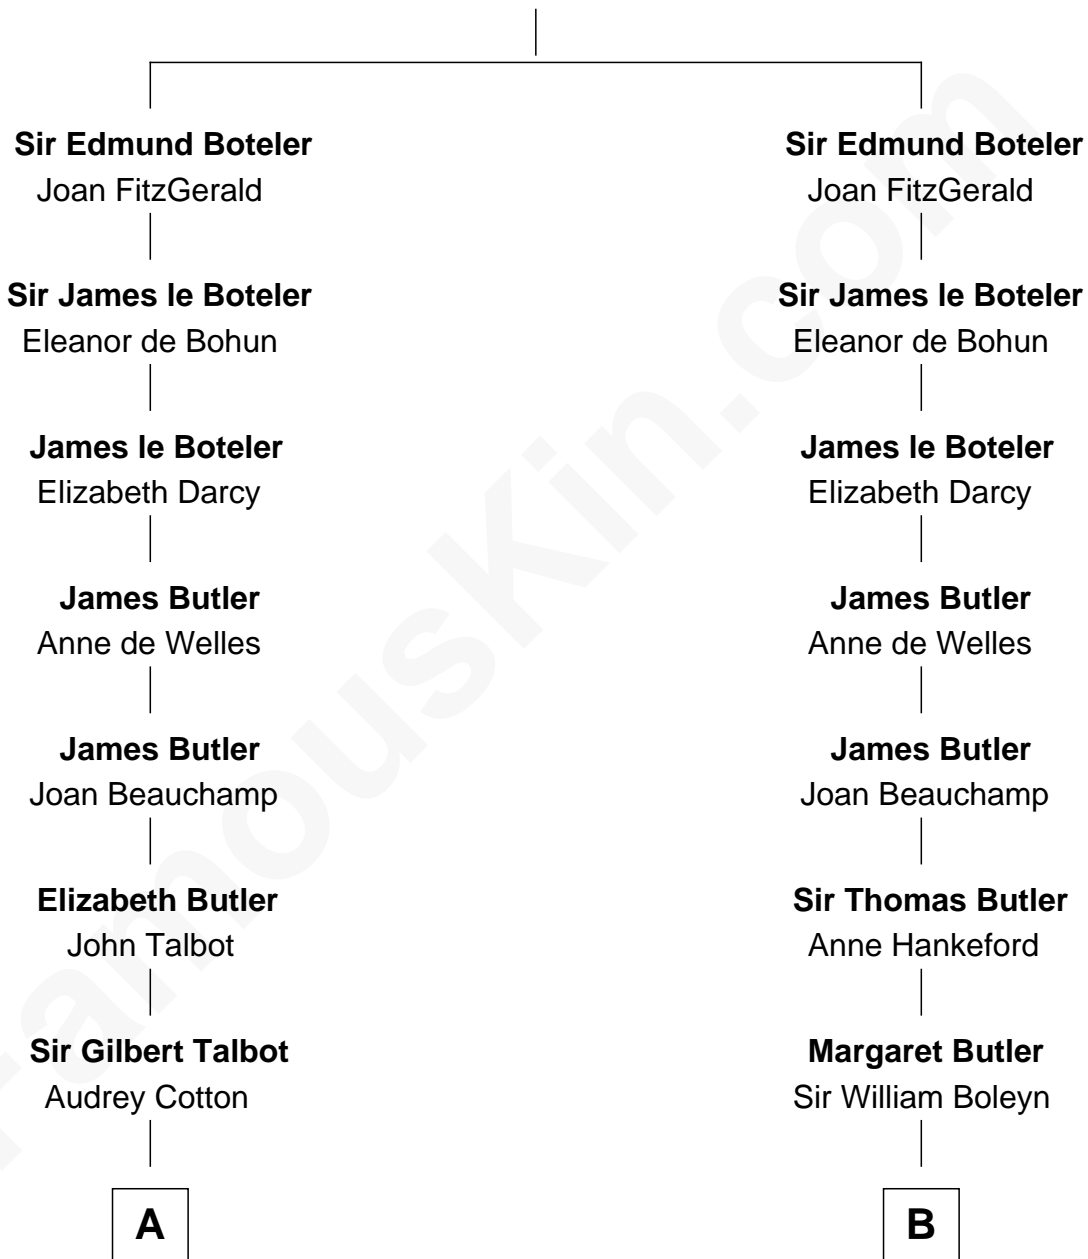

# FamousKin.com Relationship Chart of

**Queen Elizabeth II**

*Queen of the United Kingdom*

18th cousin 2 times removed of

**Charles Darwin**

*Theory of Evolution*

**Thebaud le Boteler**

Joan FitzJohn

FamousKin.com