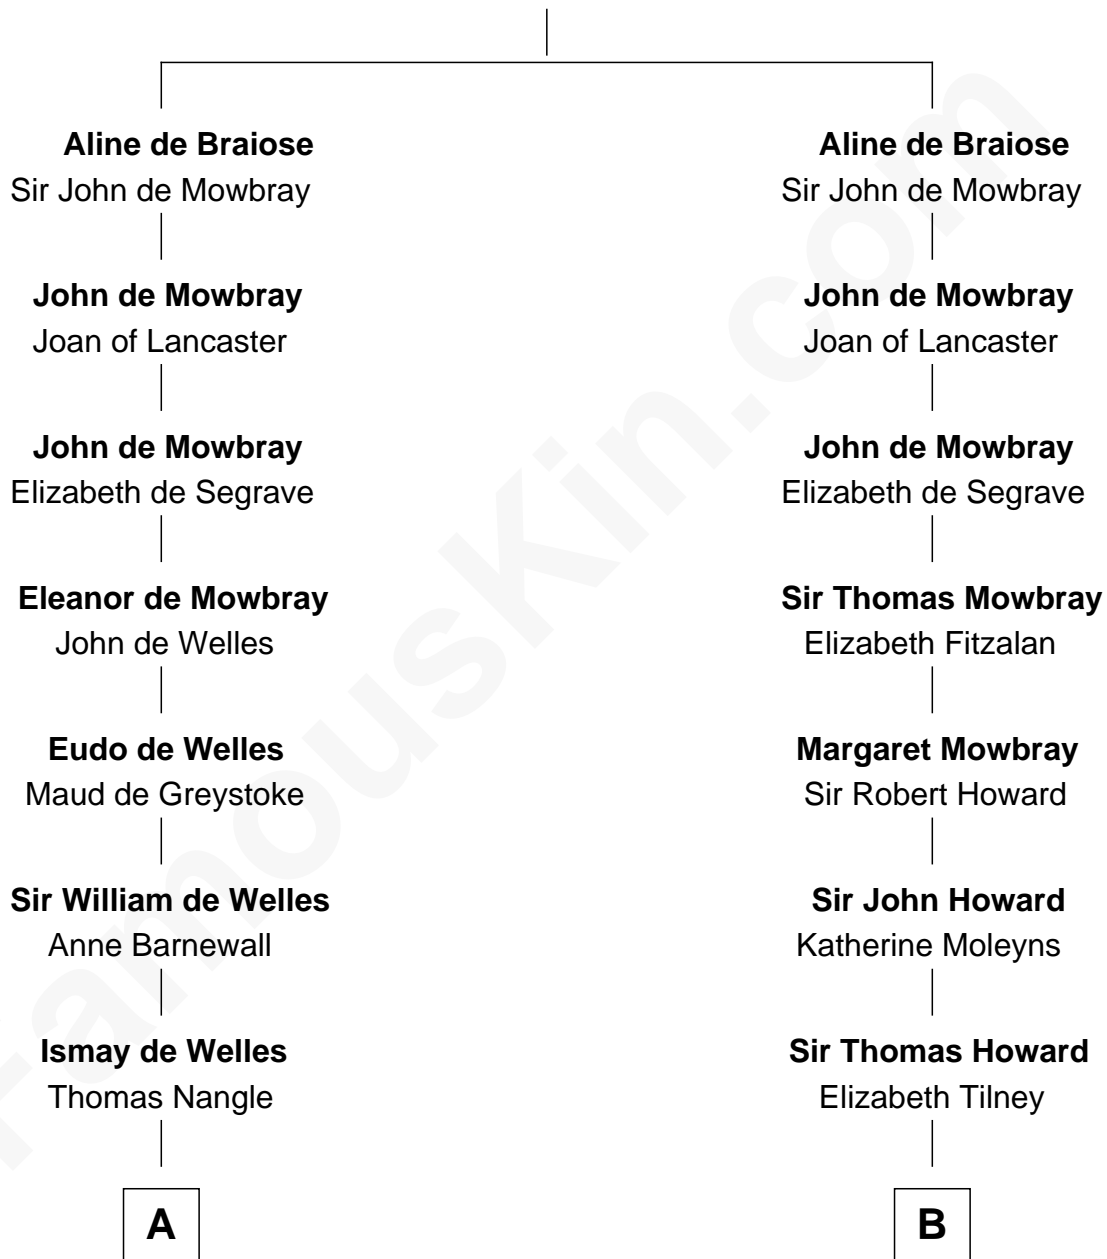

FamousKin.com Relationship Chart of

Queen Elizabeth II

Queen of the United Kingdom

18th cousin 2 times removed of

Charles Darwin

Theory of Evolution

William de Braiose

C

Rev. Charles William Cavendish-Bentinck

Caroline Louisa Burnaby

Cecilia Nina Cavendish-Bentinck

Claude George Bowes-Lyon

Elizabeth Bowes-Lyon

George VI, King of the United Kingdom

Queen Elizabeth II

Queen of the United Kingdom

D

Dr. Robert Waring Darwin

Susanna Wedgwood

Charles Darwin

Theory of Evolution

FamousKin.com