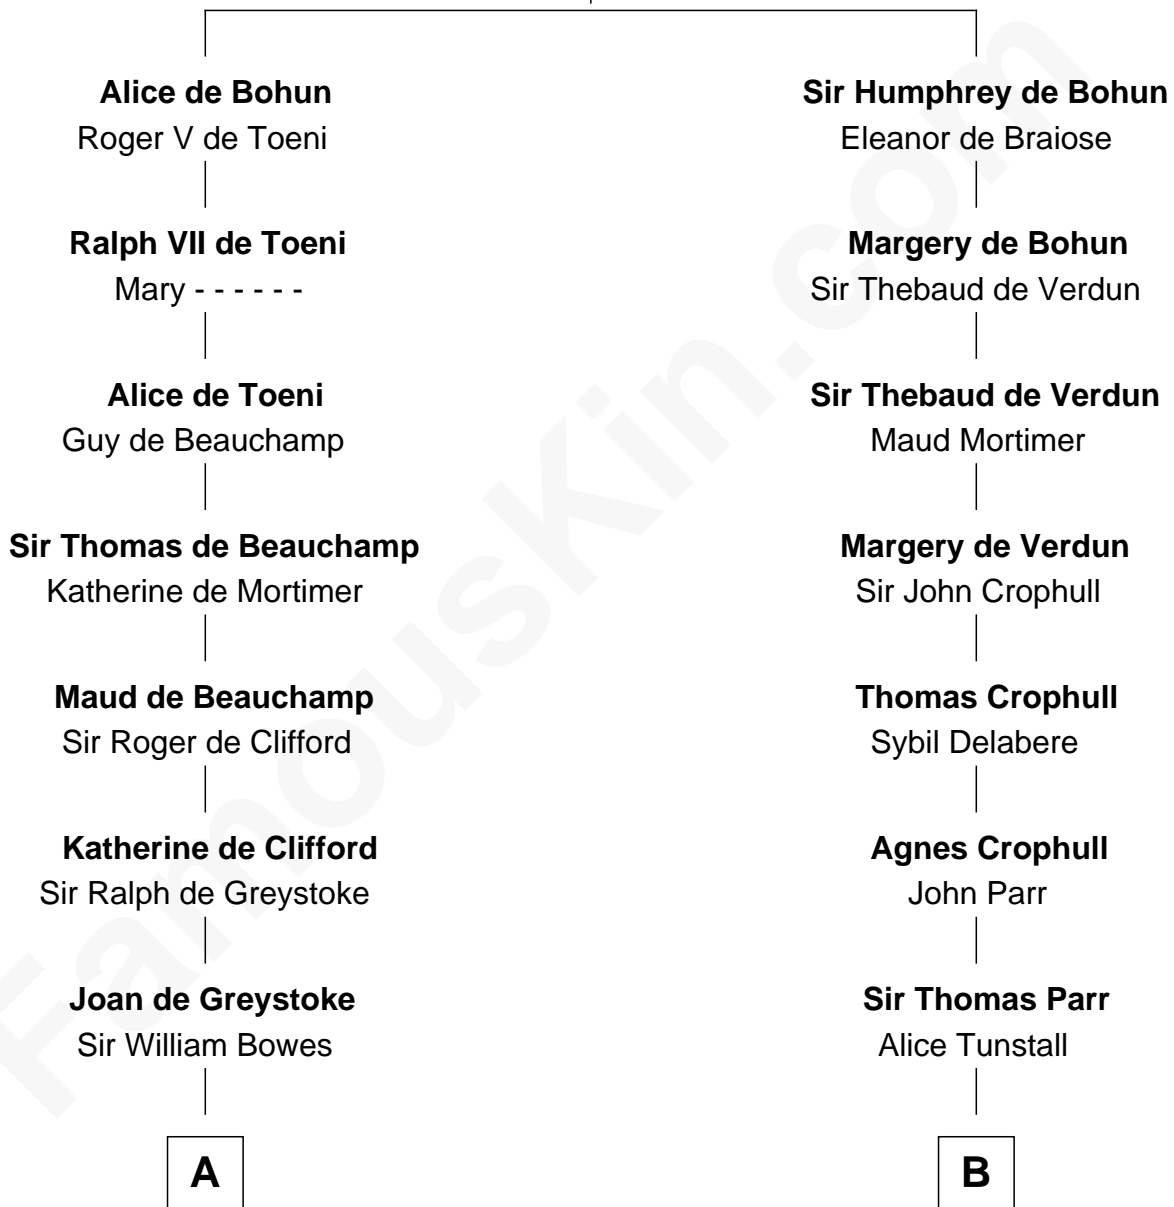

FamousKin.com

Relationship Chart of

Queen Elizabeth II

Queen of the United Kingdom

9th cousin 12 times removed of

Catherine Parr

6th Wife of King Henry VIII

Sir Humphrey de Bohun

Maud of Eu

C

Thomas George Lyon-Bowes

Charlotte Grimstead

Claude Bowes-Lyon

Frances Dora Smith

Claude George Bowes-Lyon

Cecilia Nina Cavendish-Bentinck

Elizabeth Bowes-Lyon

George VI, King of the United Kingdom

Queen Elizabeth II

Queen of the United Kingdom

FamousKin.com