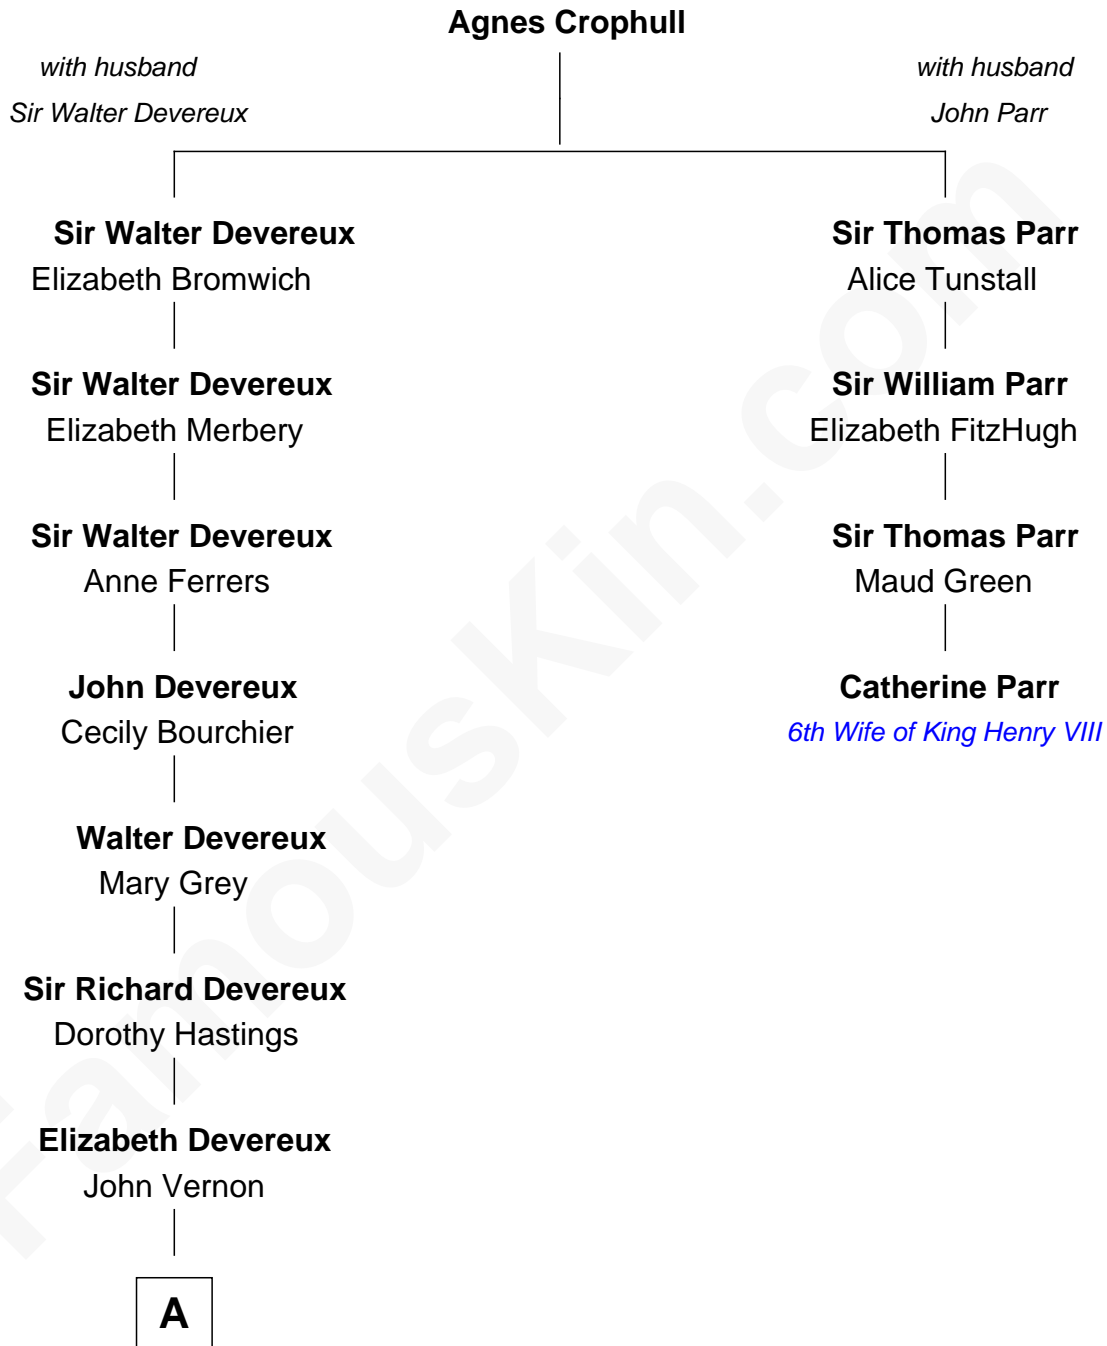

FamousKin.com

Relationship Chart of

Queen Elizabeth II

Queen of the United Kingdom

3rd cousin 15 times removed of

Catherine Parr

6th Wife of King Henry VIII

A