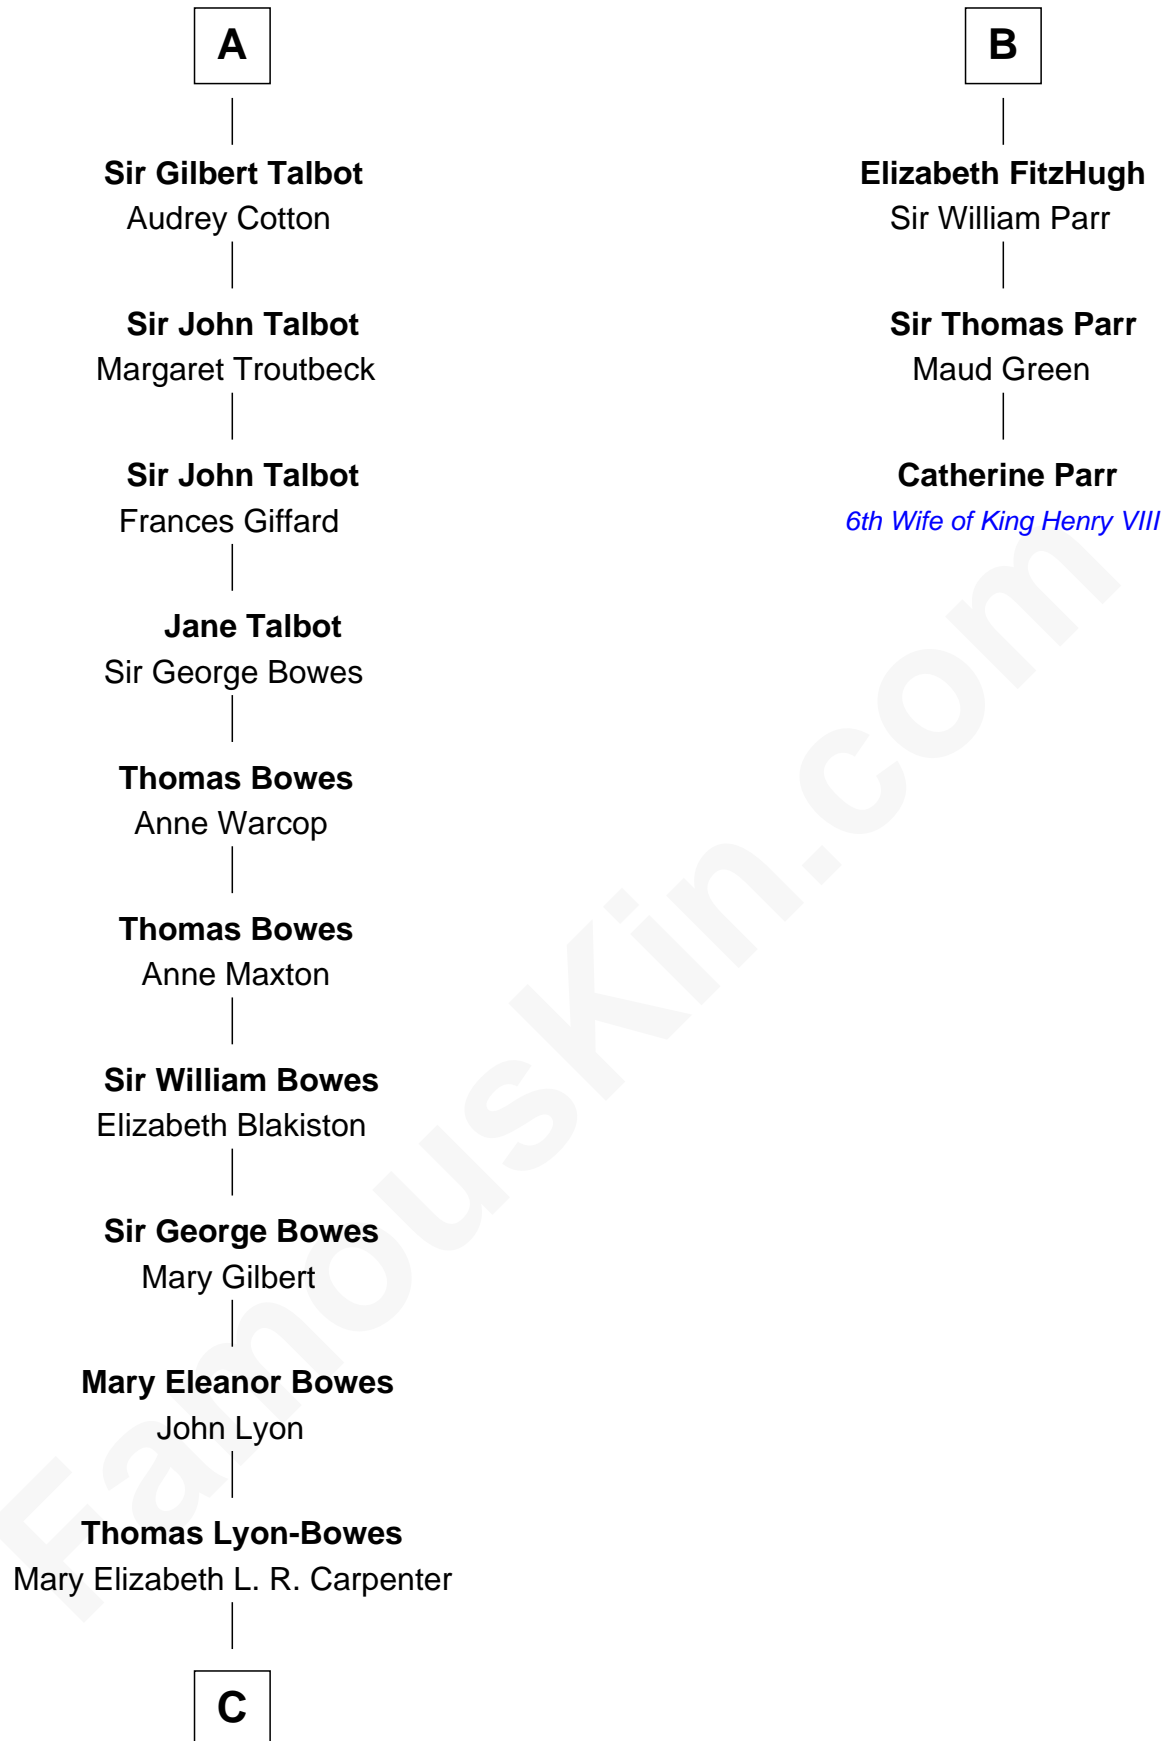

FamousKin.com

Relationship Chart of

Queen Elizabeth II

Queen of the United Kingdom

9th cousin 12 times removed of

Catherine Parr

6th Wife of King Henry VIII

C

—
Thomas George Lyon-Bowes

Charlotte Grimstead

—
Claude Bowes-Lyon

Frances Dora Smith

—
Claude George Bowes-Lyon

Cecilia Nina Cavendish-Bentinck

—
Elizabeth Bowes-Lyon

George VI, King of the United Kingdom