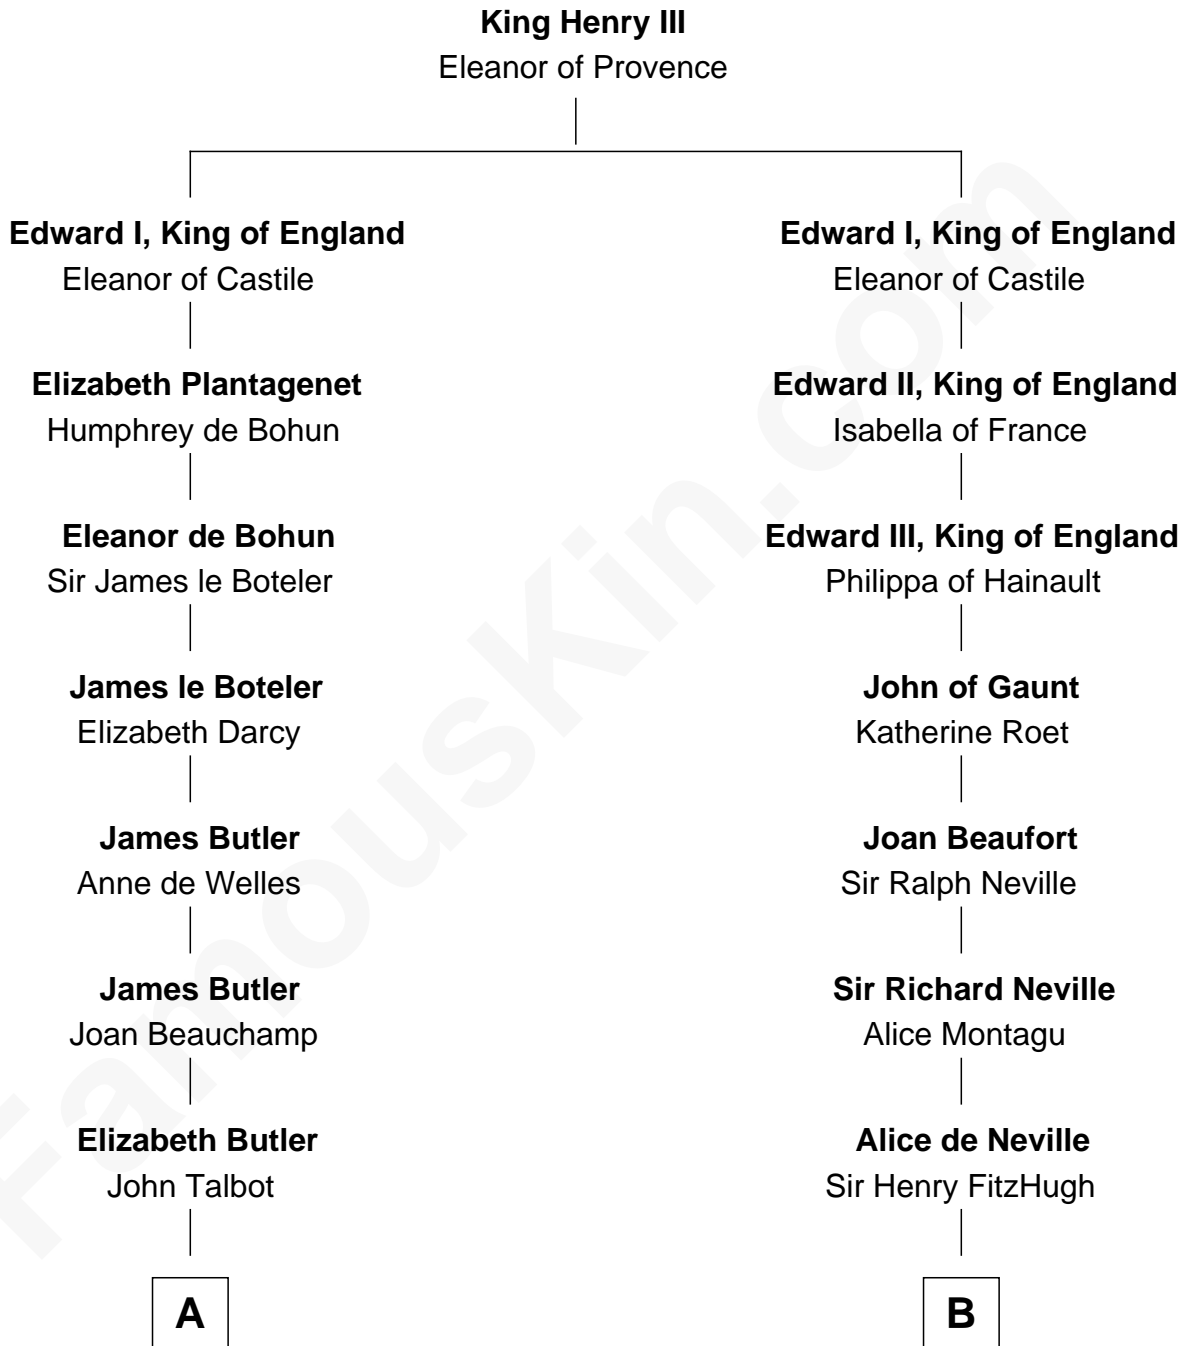

FamousKin.com

Relationship Chart of

Queen Elizabeth II

Queen of the United Kingdom

9th cousin 12 times removed of

Catherine Parr

6th Wife of King Henry VIII

C

—
Thomas George Lyon-Bowes

Charlotte Grimstead

—
Claude Bowes-Lyon

Frances Dora Smith

—
Claude George Bowes-Lyon

Cecilia Nina Cavendish-Bentinck

—
Elizabeth Bowes-Lyon

George VI, King of the United Kingdom

—
Queen Elizabeth II

Queen of the United Kingdom

FamousKin.com