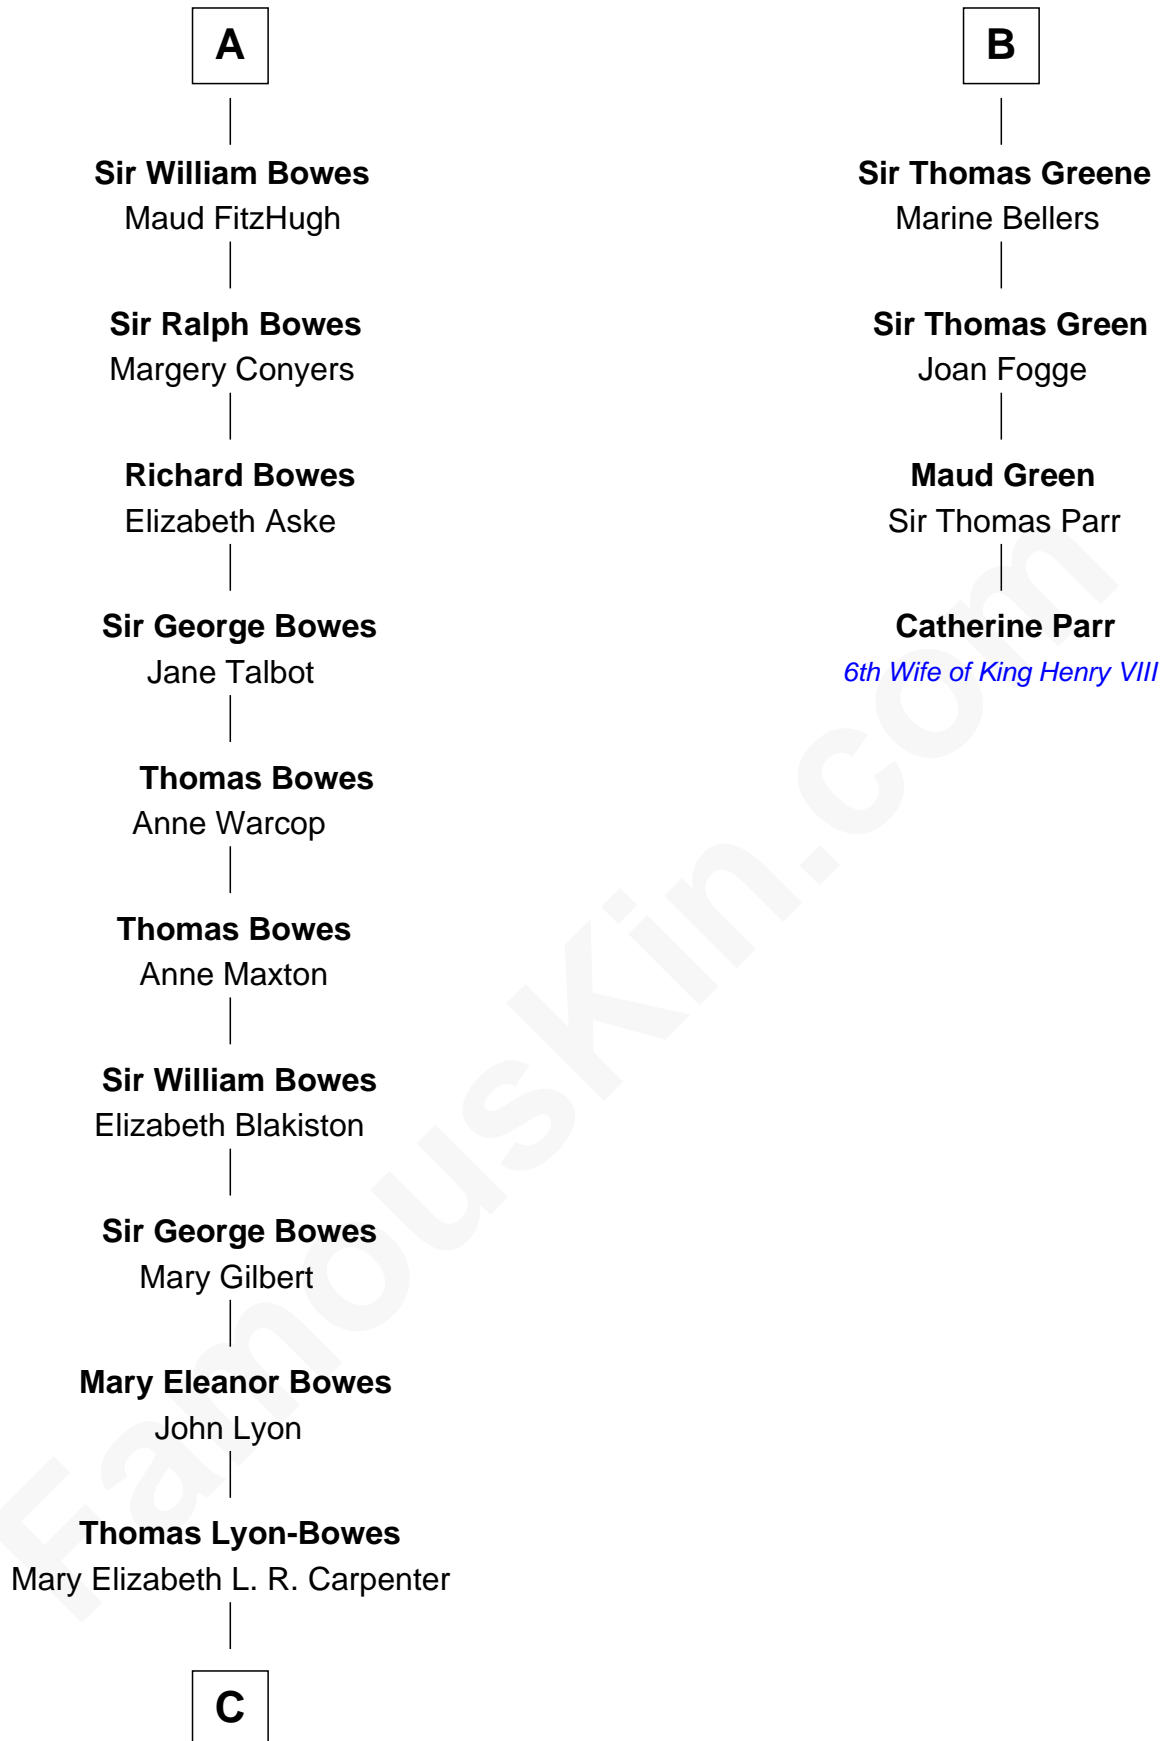

FamousKin.com

Relationship Chart of

Queen Elizabeth II

Queen of the United Kingdom

10th cousin 11 times removed of

Catherine Parr

6th Wife of King Henry VIII

C

Thomas George Lyon-Bowes

Charlotte Grimstead

Claude Bowes-Lyon

Frances Dora Smith

Claude George Bowes-Lyon

Cecilia Nina Cavendish-Bentinck

Elizabeth Bowes-Lyon

George VI, King of the United Kingdom