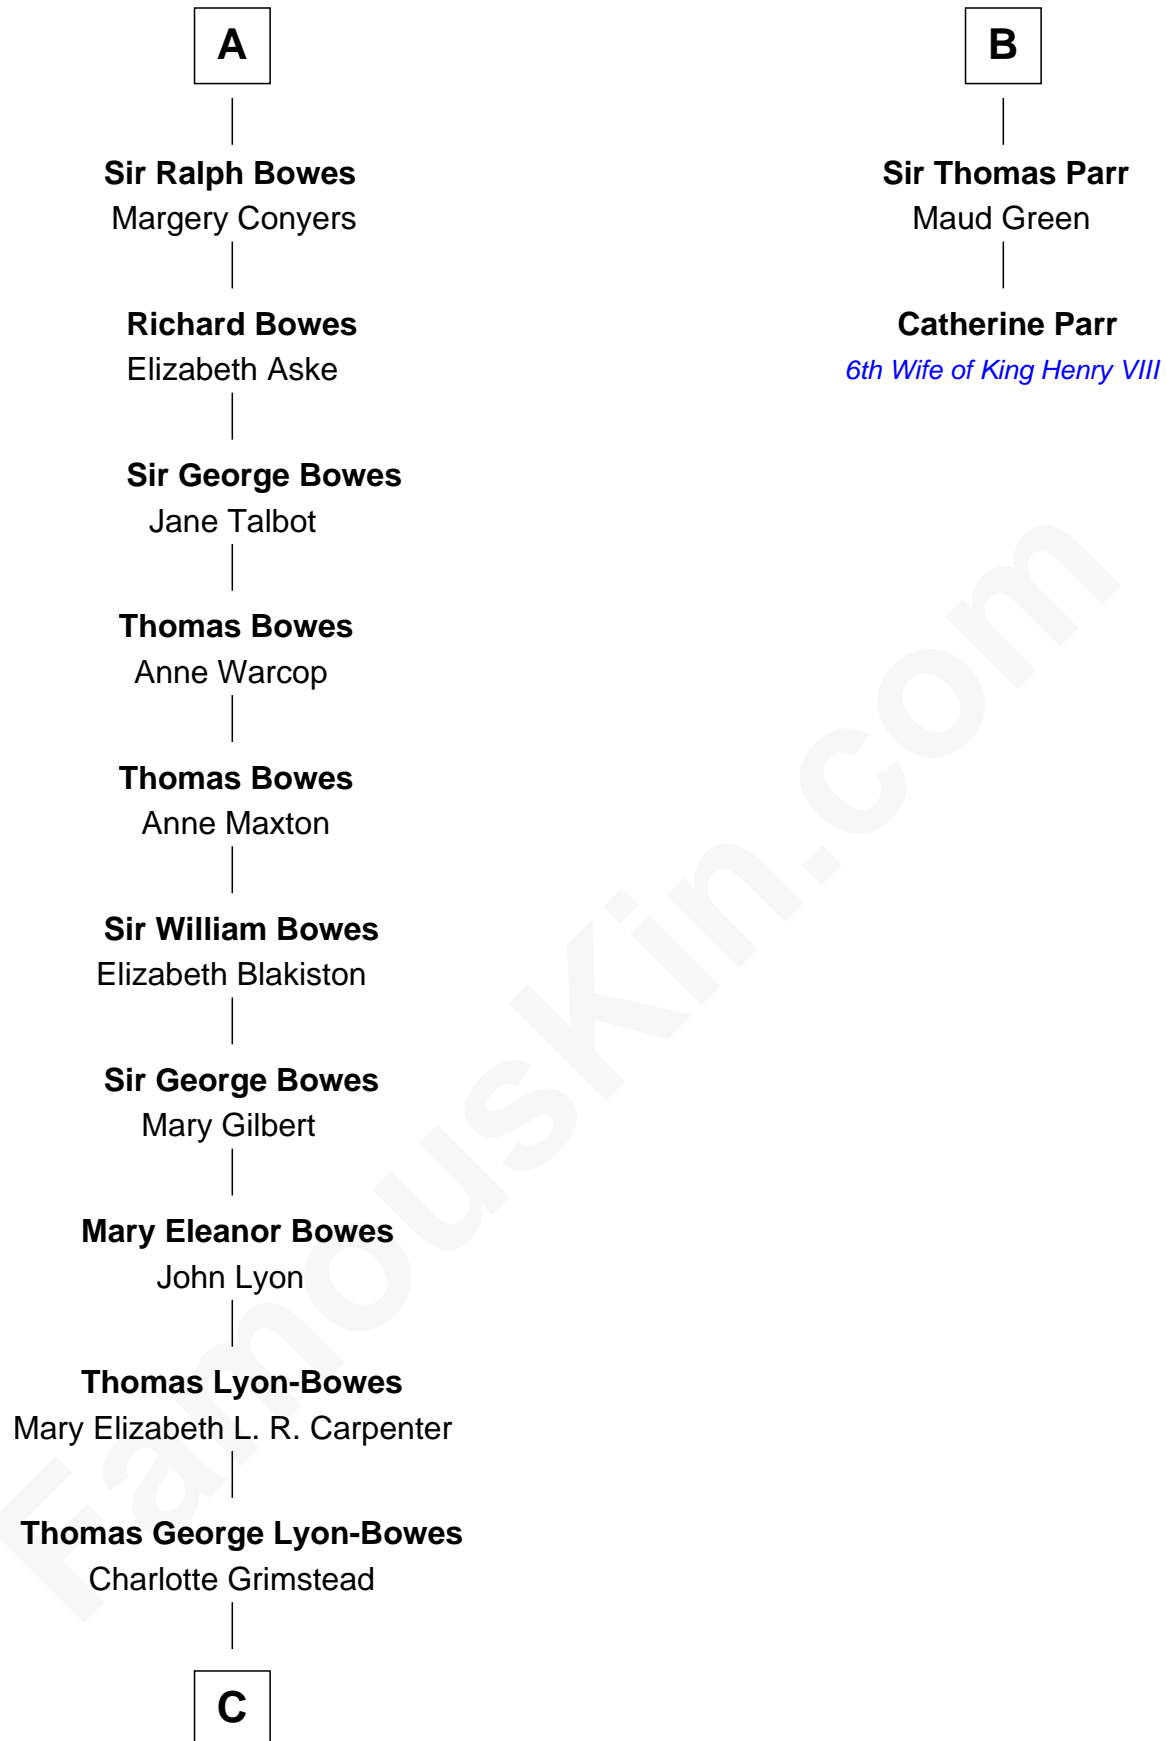

## Relationship Chart of

### Queen Elizabeth II

*Queen of the United Kingdom*

8th cousin 12 times removed of

**Catherine Parr**

*6th Wife of King Henry VIII*

**C**

—  
**Claude Bowes-Lyon**

Frances Dora Smith

—  
**Claude George Bowes-Lyon**

Cecilia Nina Cavendish-Bentinck

—  
**Elizabeth Bowes-Lyon**

George VI, King of the United Kingdom

—  
**Queen Elizabeth II**

*Queen of the United Kingdom*