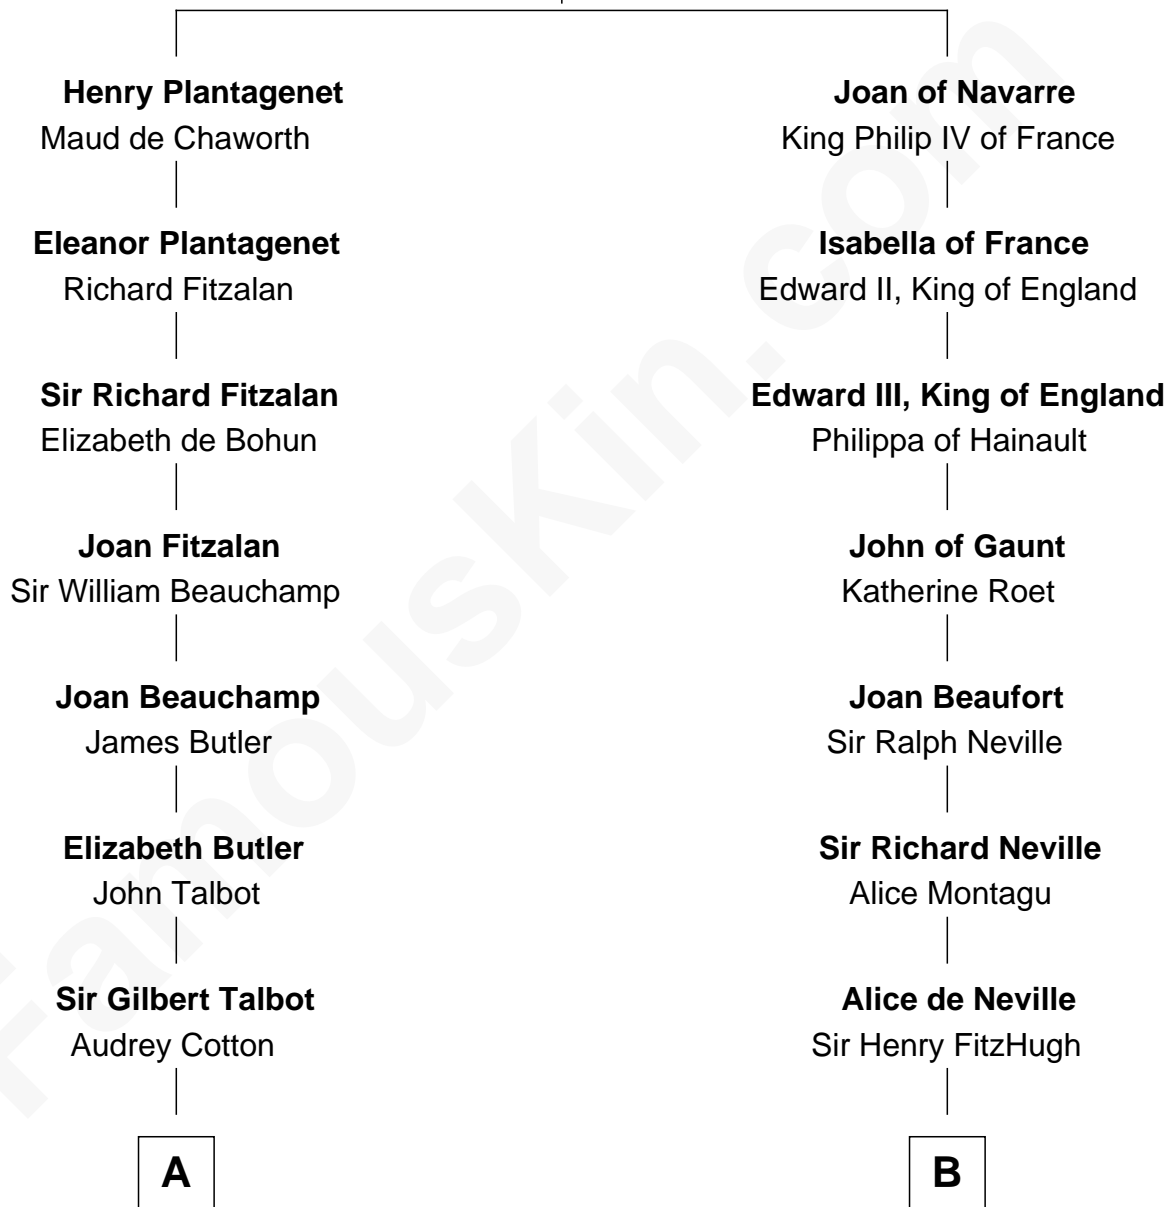

FamousKin.com

Relationship Chart of

Queen Elizabeth II

Queen of the United Kingdom

9th cousin 11 times removed of

Catherine Parr

6th Wife of King Henry VIII

Blanche of Artois

with husband
Edmund Plantagenet

with husband
King Henry I of Navarre

C

—
Claude Bowes-Lyon

Frances Dora Smith

—
Claude George Bowes-Lyon

Cecilia Nina Cavendish-Bentinck

—
Elizabeth Bowes-Lyon

George VI, King of the United Kingdom

—
Queen Elizabeth II

Queen of the United Kingdom

FamousKin.com