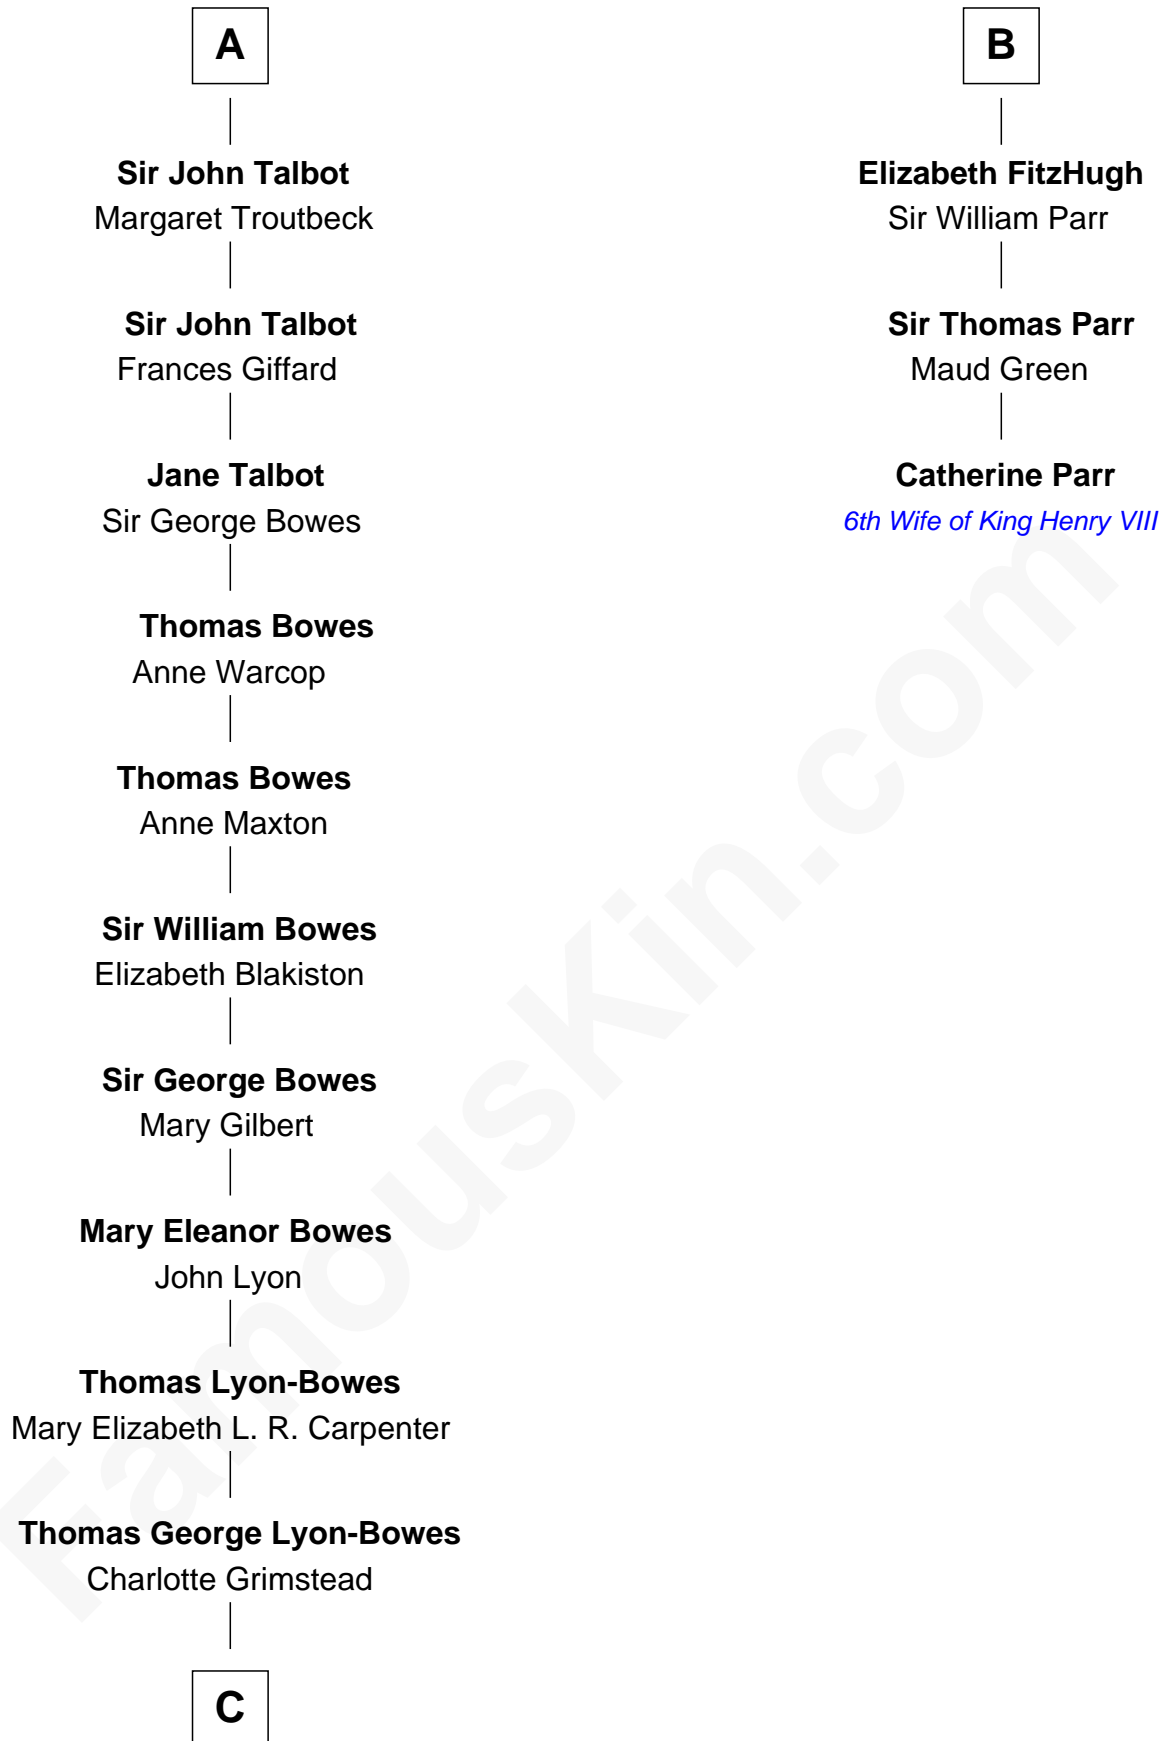

FamousKin.com

Relationship Chart of

Queen Elizabeth II

Queen of the United Kingdom

9th cousin 11 times removed of

Catherine Parr

6th Wife of King Henry VIII

Blanche of Artois

with husband
Edmund Plantagenet

with husband
King Henry I of Navarre

C

—
Claude Bowes-Lyon

Frances Dora Smith

—
Claude George Bowes-Lyon

Cecilia Nina Cavendish-Bentinck

—
Elizabeth Bowes-Lyon

George VI, King of the United Kingdom

—
Queen Elizabeth II

Queen of the United Kingdom

FamousKin.com