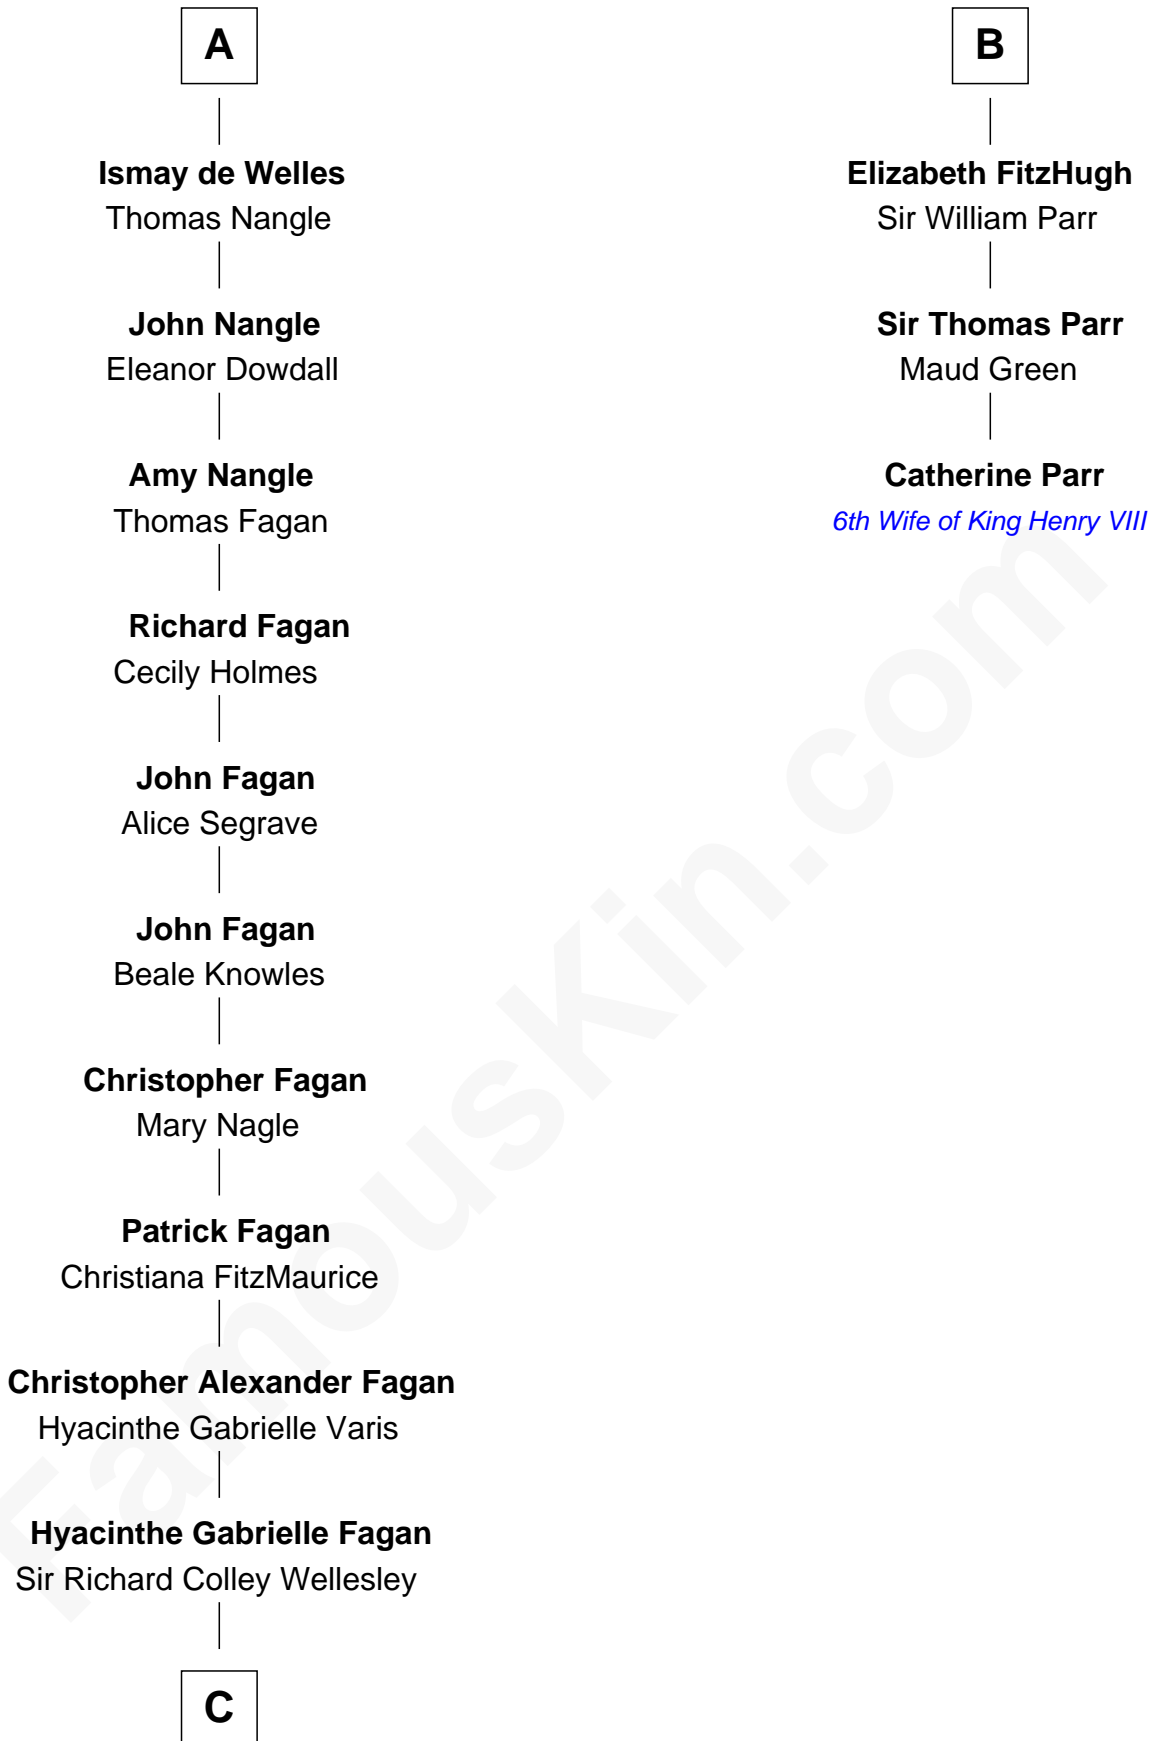

## Relationship Chart of

### Queen Elizabeth II

*Queen of the United Kingdom*

9th cousin 12 times removed of

### Catherine Parr

*6th Wife of King Henry VIII*

**C**

**Anne Wellesley**

Charles Augustus Cavendish-Bentinck

**Rev. Charles William Cavendish-Bentinck**

Caroline Louisa Burnaby

**Cecilia Nina Cavendish-Bentinck**

Claude George Bowes-Lyon

**Elizabeth Bowes-Lyon**

George VI, King of the United Kingdom

**Queen Elizabeth II**

*Queen of the United Kingdom*