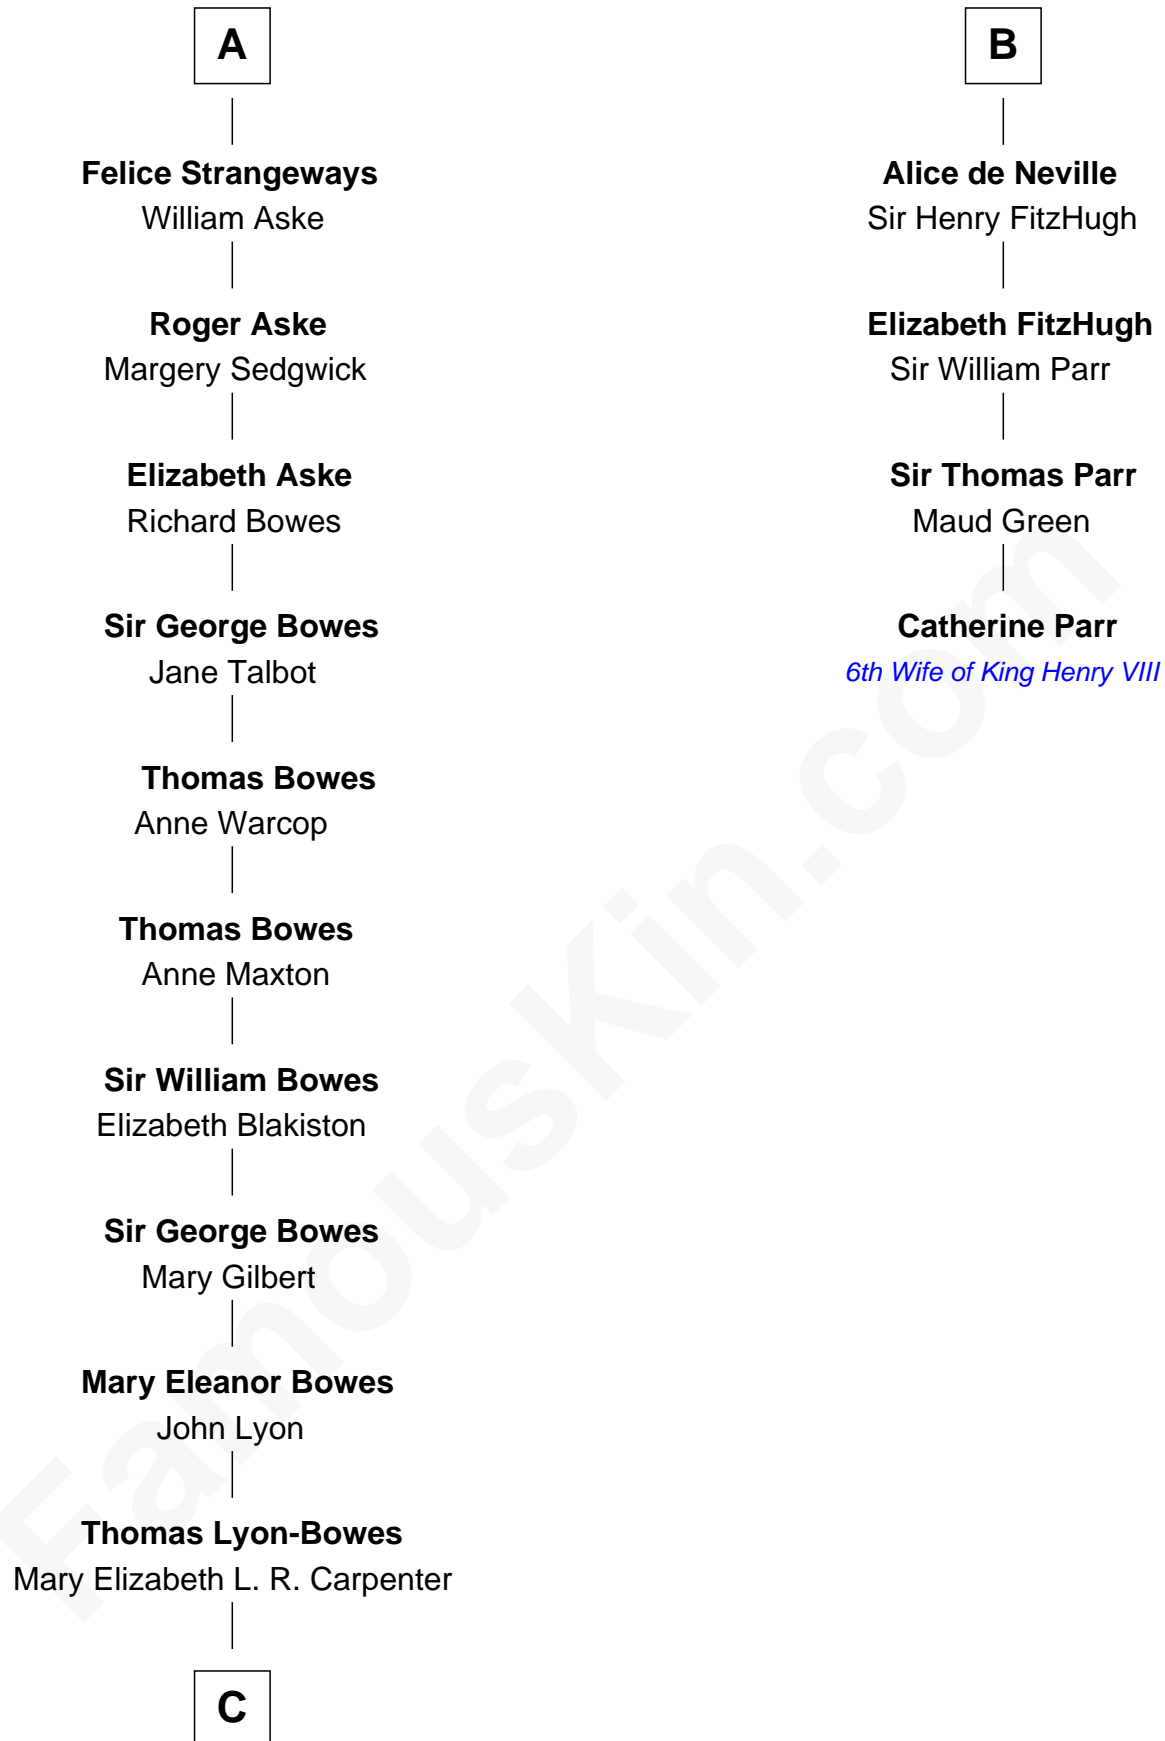

FamousKin.com

Relationship Chart of

Queen Elizabeth II

Queen of the United Kingdom

10th cousin 11 times removed of

Catherine Parr

6th Wife of King Henry VIII

John Fitz Robert

Ada de Baliol

C

Thomas George Lyon-Bowes

Charlotte Grimstead

Claude Bowes-Lyon

Frances Dora Smith

Claude George Bowes-Lyon

Cecilia Nina Cavendish-Bentinck

Elizabeth Bowes-Lyon

George VI, King of the United Kingdom

Queen Elizabeth II

Queen of the United Kingdom