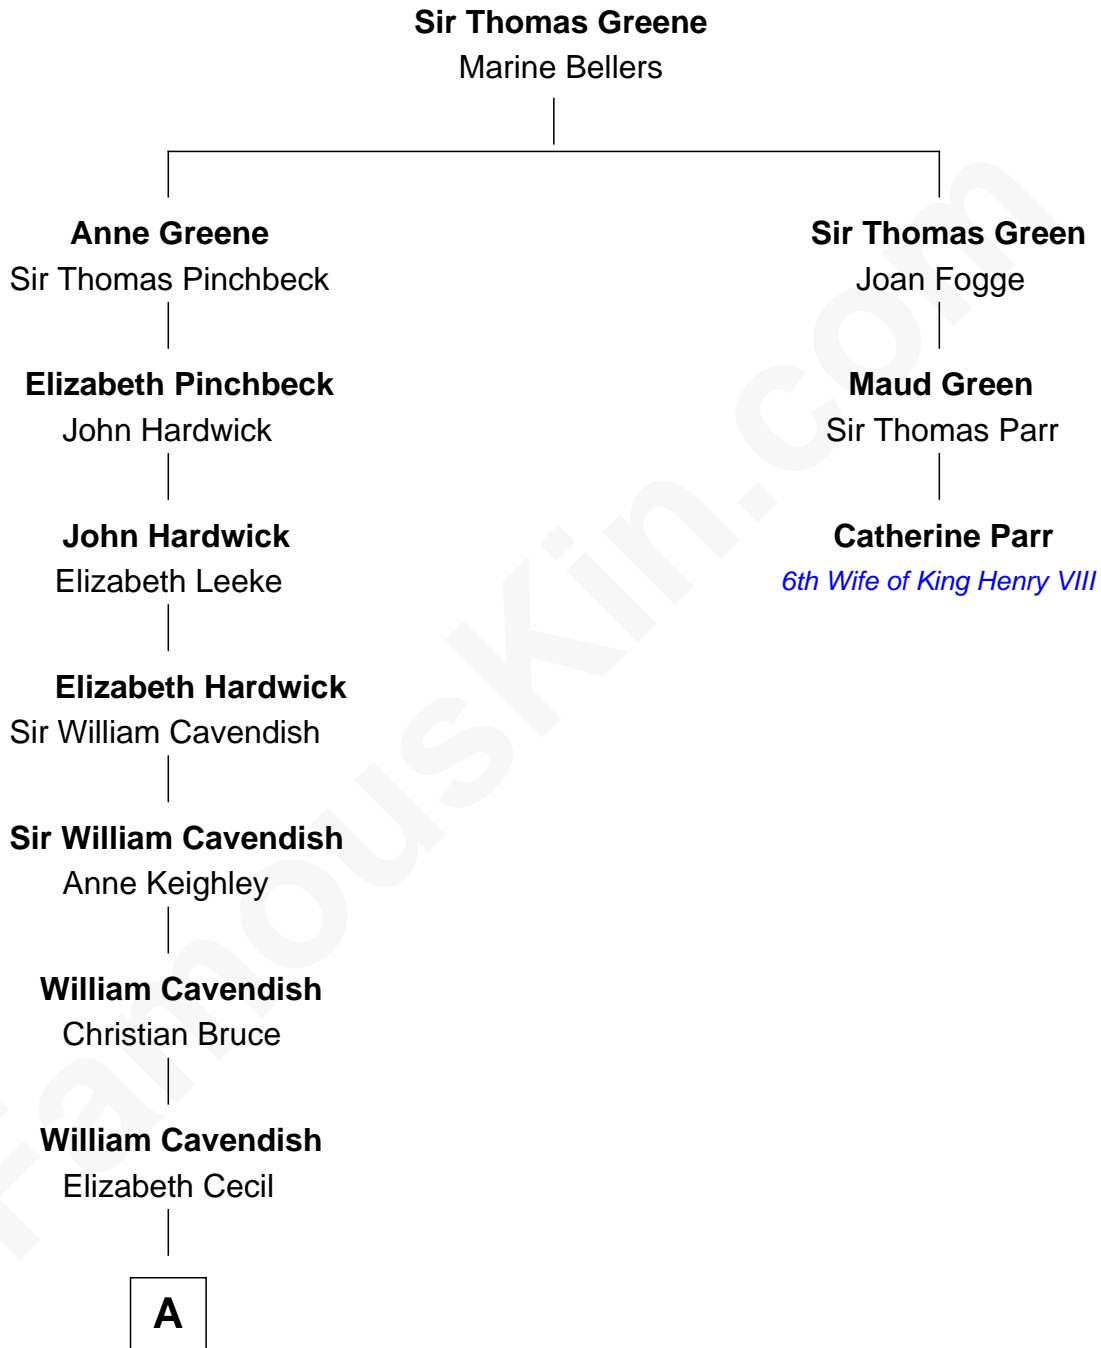

## Relationship Chart of

### Queen Elizabeth II

*Queen of the United Kingdom*

2nd cousin 14 times removed of

**Catherine Parr**

*6th Wife of King Henry VIII*

**A**

—  
**Sir William Cavendish**

Mary Butler