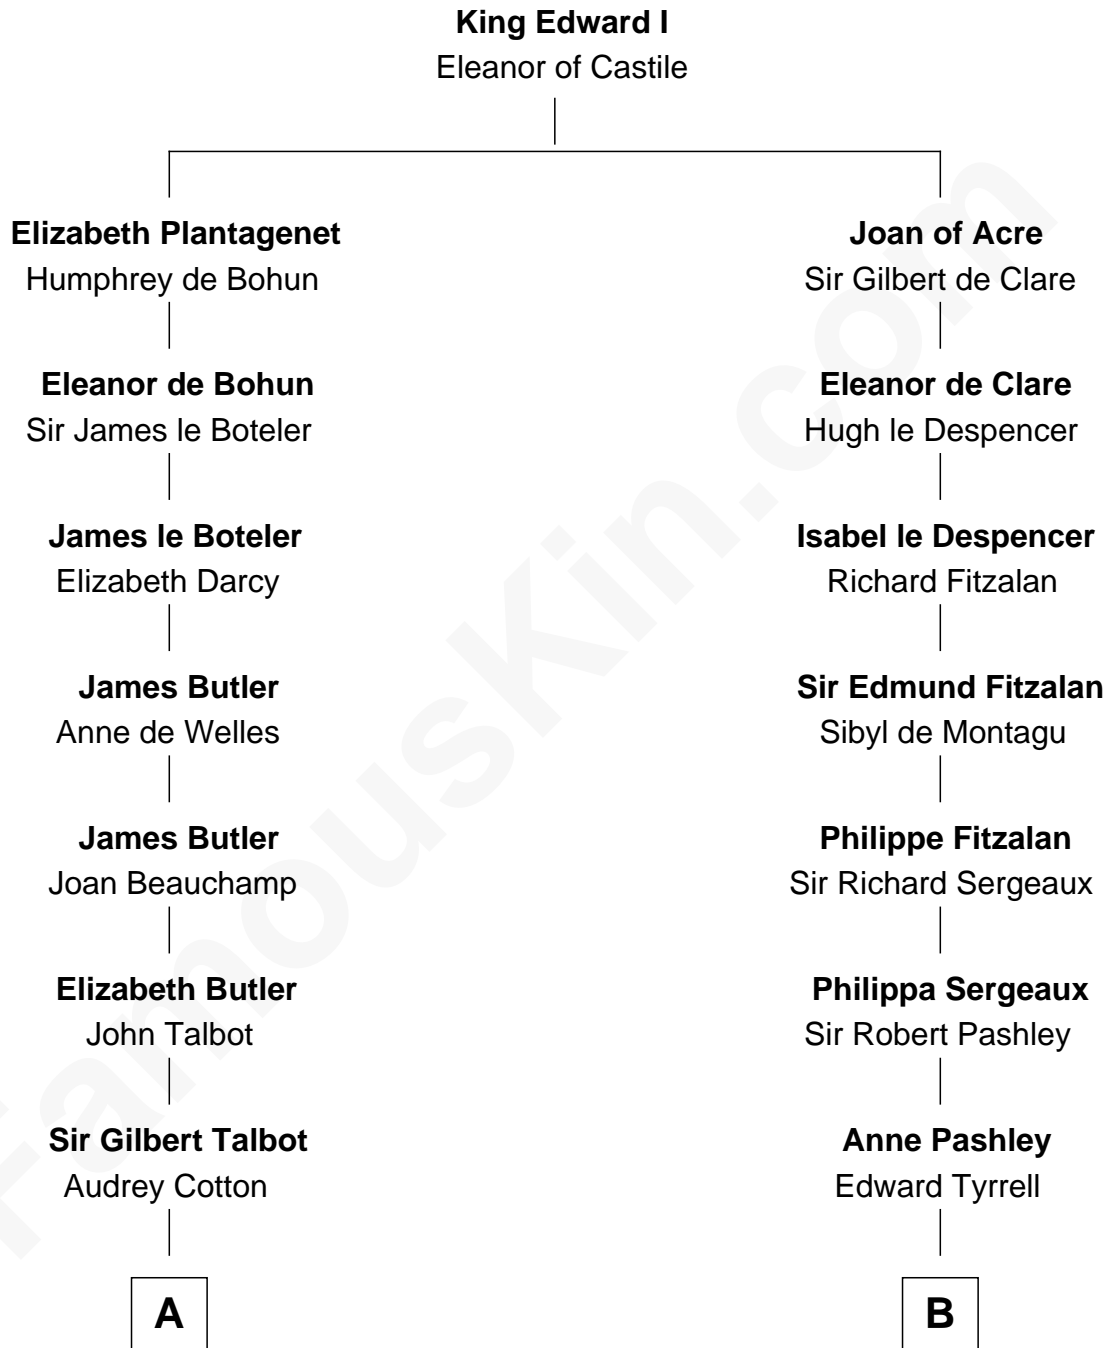

# FamousKin.com

## Relationship Chart of

### Queen Elizabeth II

*Queen of the United Kingdom*

20th cousin of

**General James Longstreet**  
*Confederate Army - U.S. Civil War*

**C**

**Claude Bowes-Lyon**

Frances Dora Smith

**Claude George Bowes-Lyon**