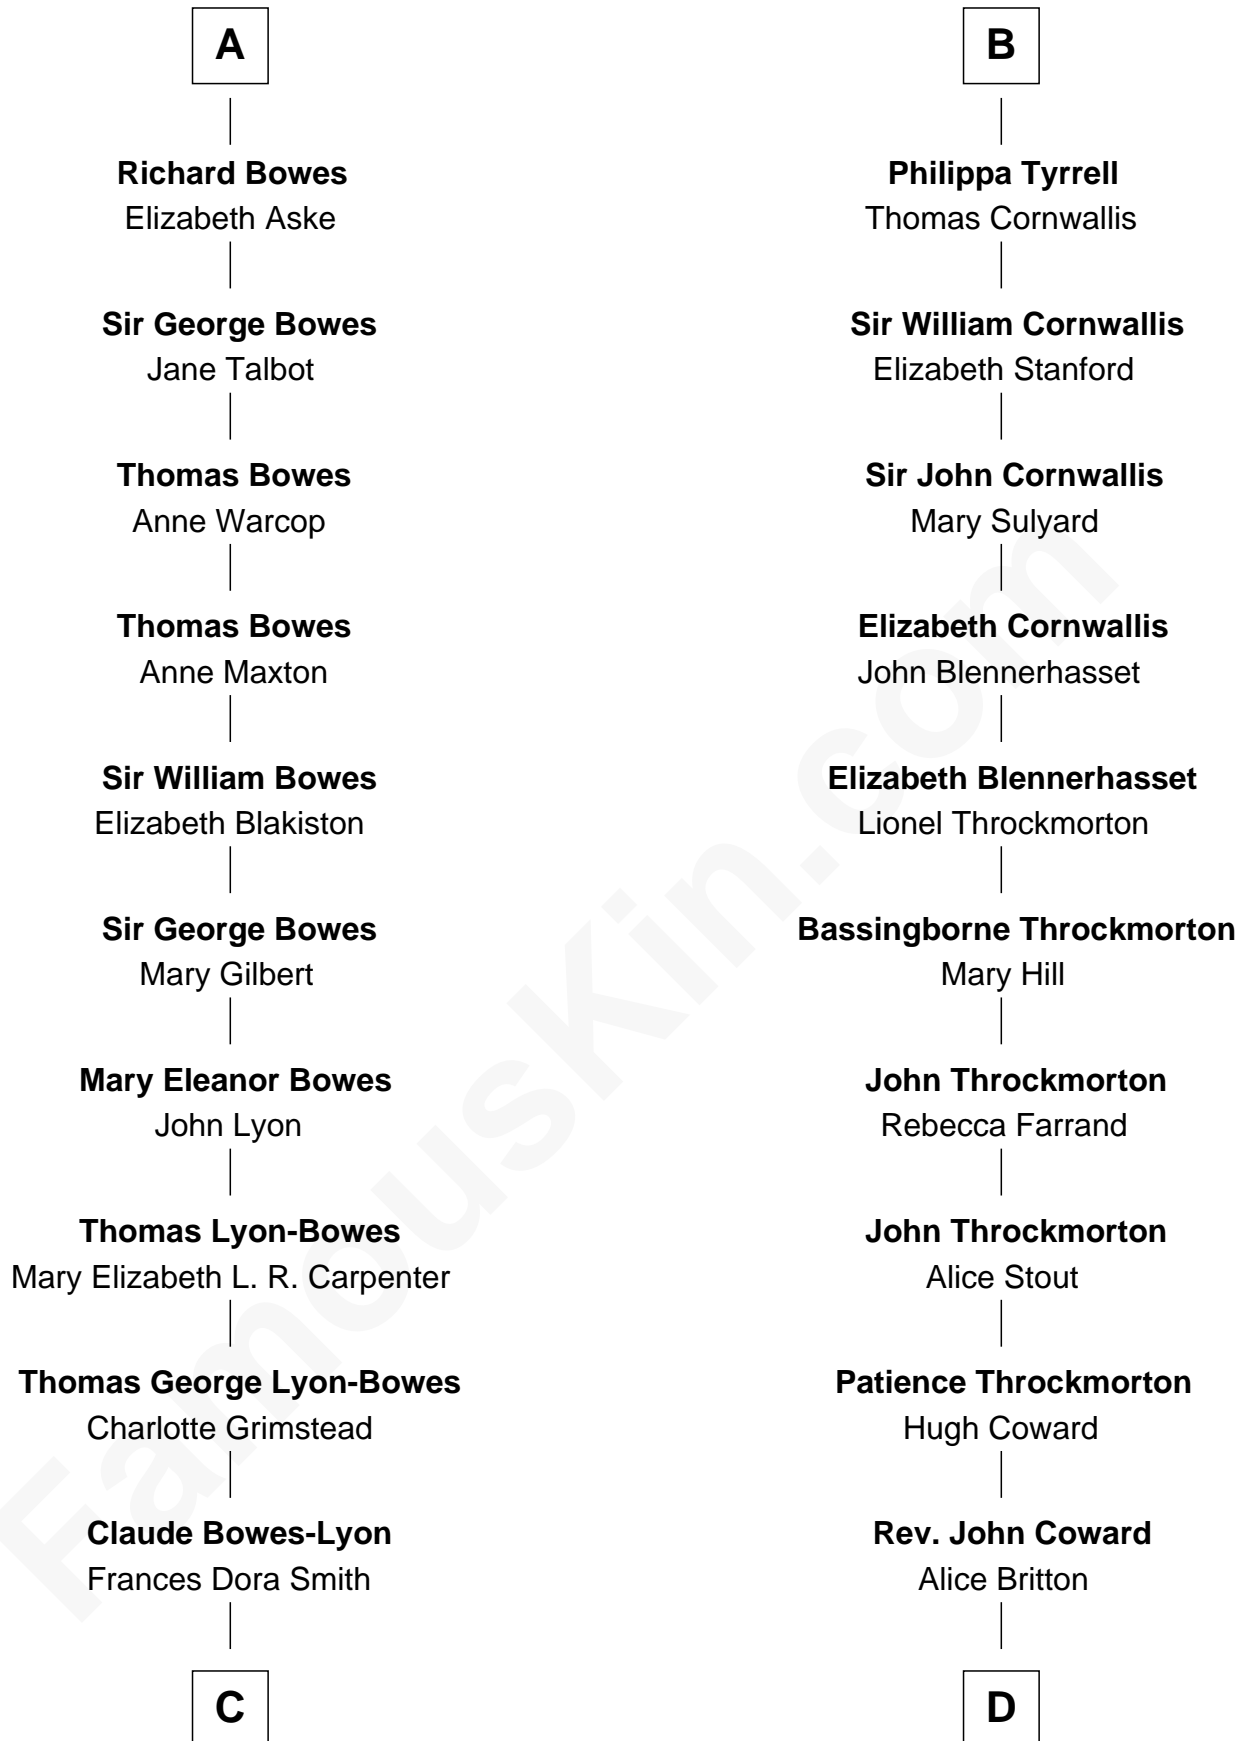

# FamousKin.com Relationship Chart of

**Queen Elizabeth II**

*Queen of the United Kingdom*

19th cousin 1 time removed of

**General James Longstreet**

*Confederate Army - U.S. Civil War*

**C**

**Claude George Bowes-Lyon**  
Cecilia Nina Cavendish-Bentinck

**Elizabeth Bowes-Lyon**  
George VI, King of the United Kingdom

**Queen Elizabeth II**  
*Queen of the United Kingdom*

**D**

**Deliverance Coward**  
James FitzRandolph

**Hannah FitzRandolph**  
William Longstreet

**James Longstreet**  
Mary Anna Dent

**General James Longstreet**  
*Confederate Army - U.S. Civil War*