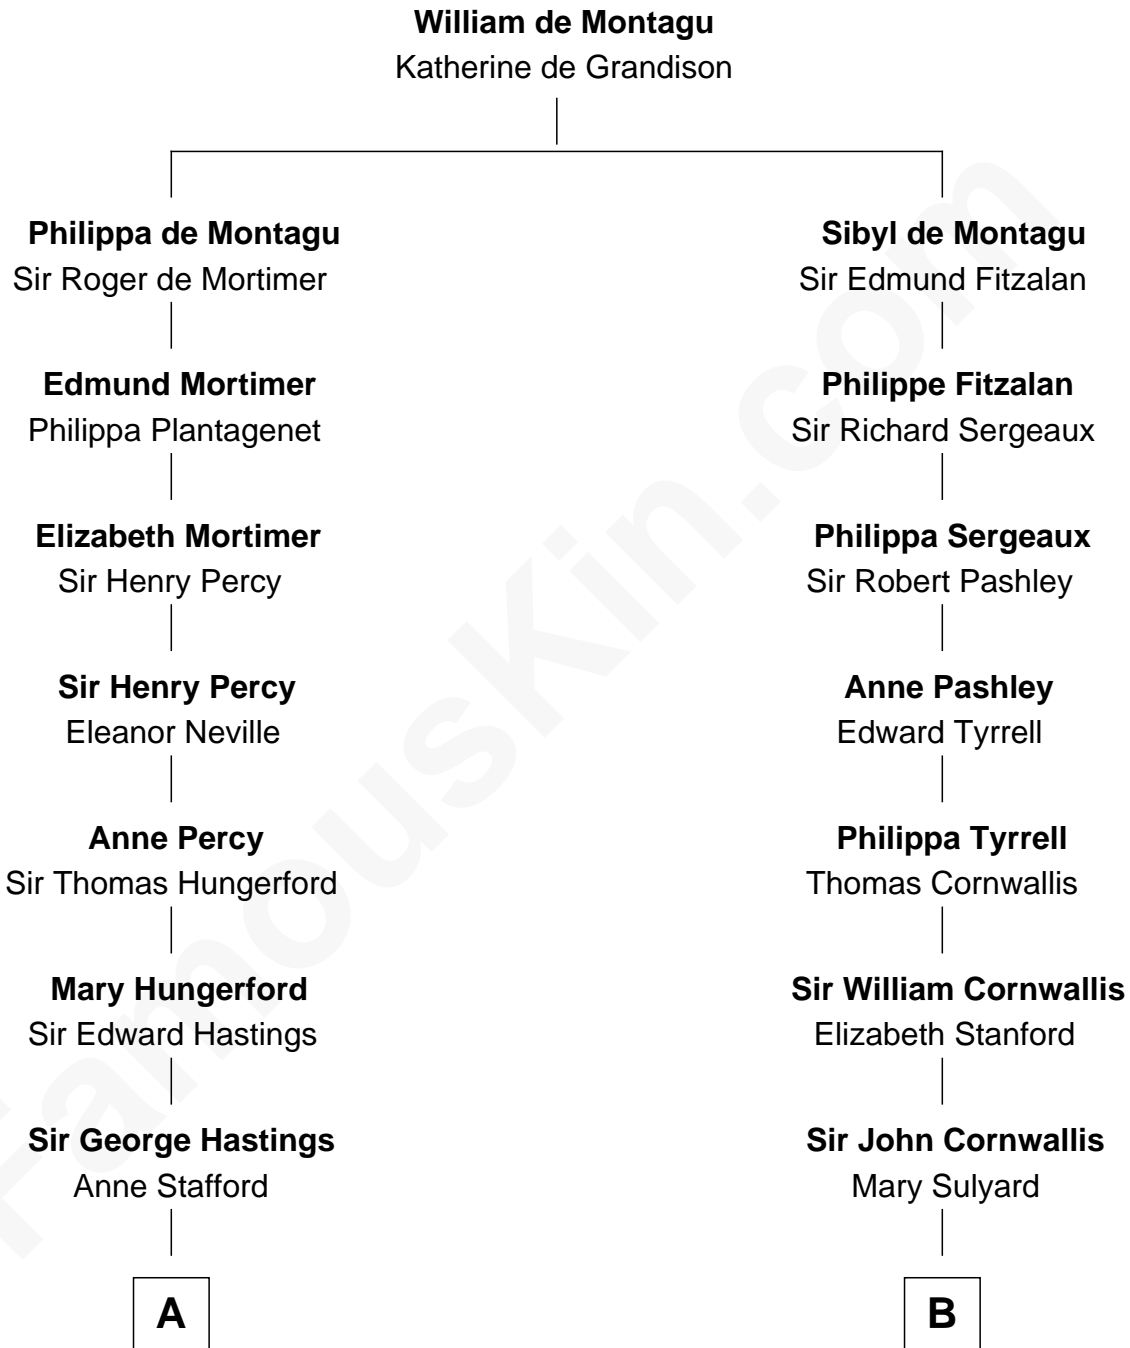

FamousKin.com

Relationship Chart of

Queen Elizabeth II

Queen of the United Kingdom

17th cousin 3 times removed of

General James Longstreet

Confederate Army - U.S. Civil War

A

Dorothy Hastings
Sir Richard Devereux

Elizabeth Devereux
John Vernon

Elizabeth Vernon
Henry Wriothesley

Thomas Wriothesley
Rachel Massüe de Ruvigny

Rachel Wriothesley
William Russell

Rachel Russell
Sir William Cavendish