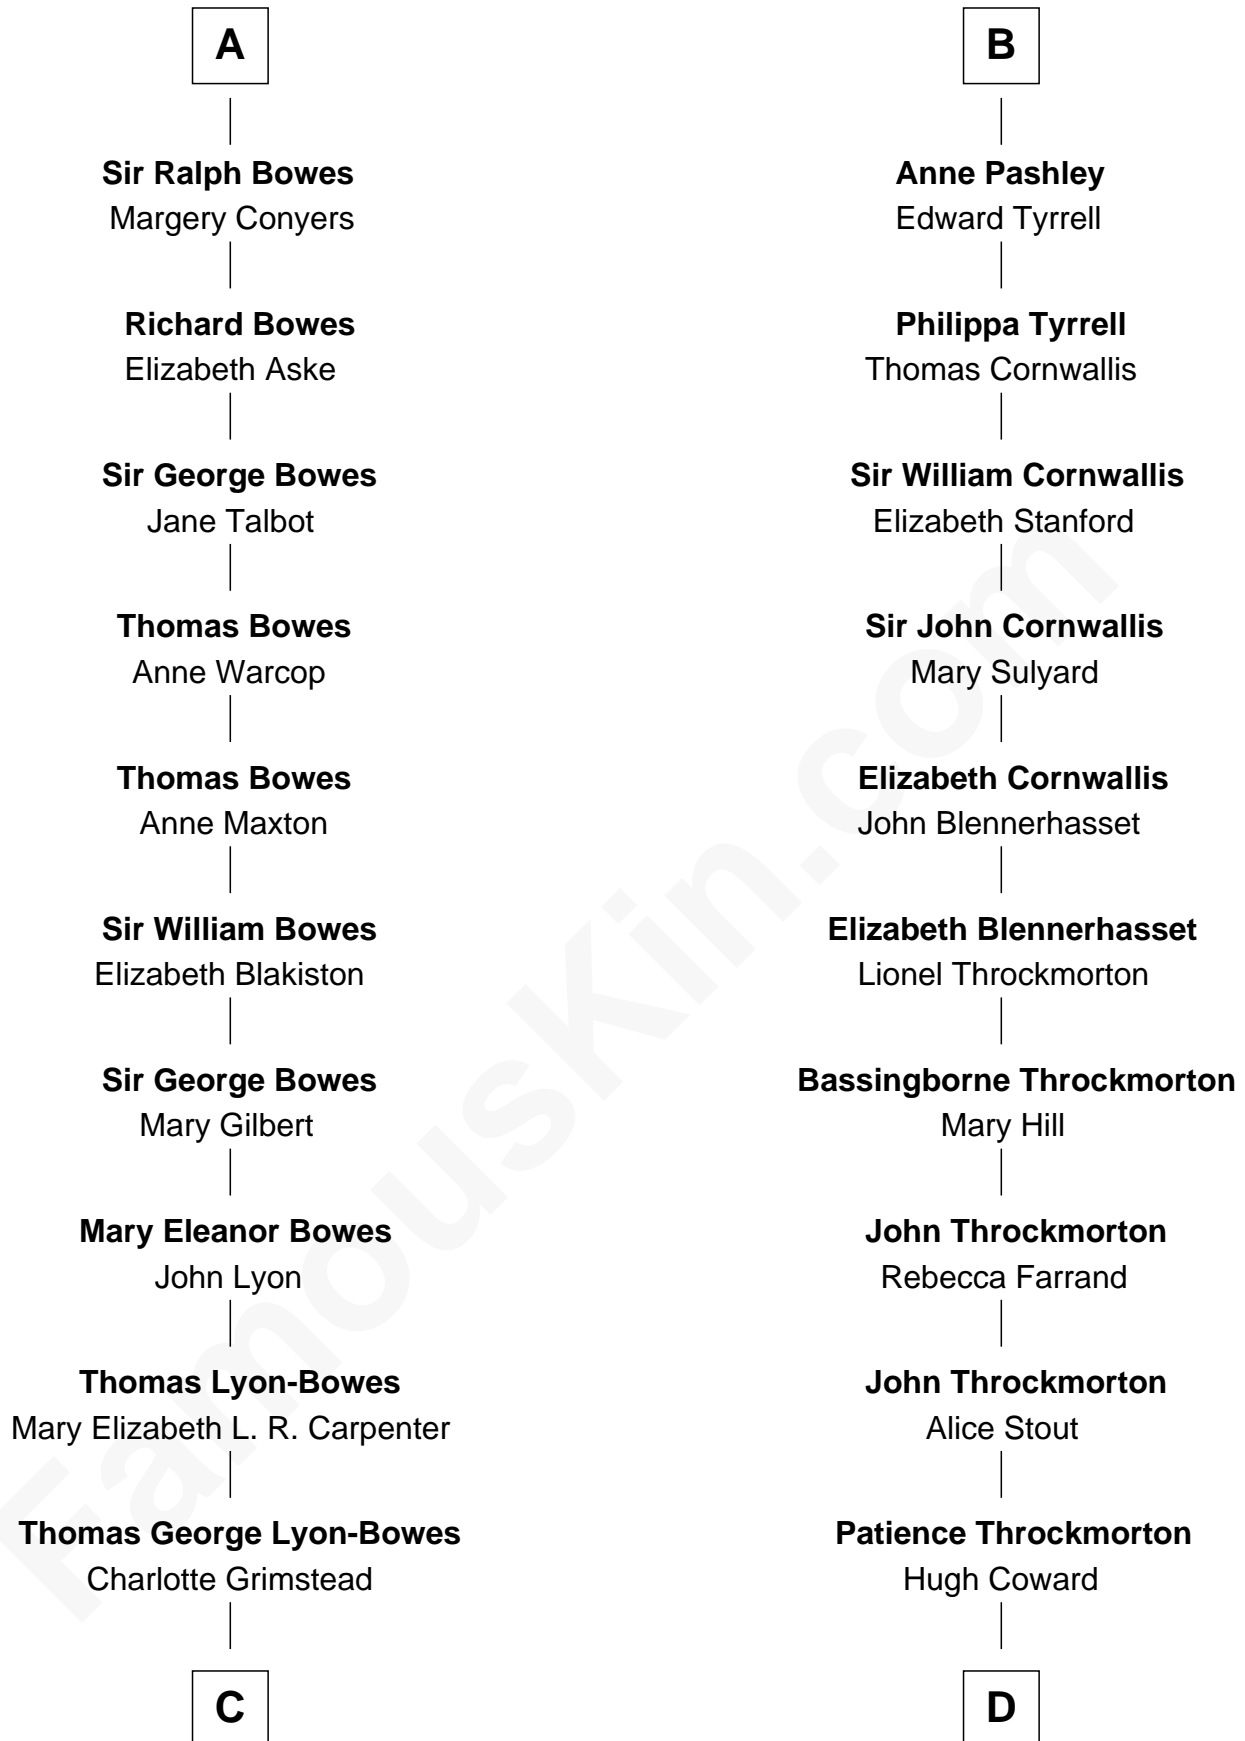

FamousKin.com

Relationship Chart of

Queen Elizabeth II

Queen of the United Kingdom

20th cousin 1 time removed of

General James Longstreet
Confederate Army - U.S. Civil War

Sir Roger de Mortimer
Maud de Brewes

C

Claude Bowes-Lyon
Frances Dora Smith

Claude George Bowes-Lyon
Cecilia Nina Cavendish-Bentinck

Elizabeth Bowes-Lyon
George VI, King of the United Kingdom

Queen Elizabeth II
Queen of the United Kingdom

D

Rev. John Coward
Alice Britton

Deliverance Coward
James FitzRandolph

Hannah FitzRandolph
William Longstreet

James Longstreet
Mary Anna Dent

General James Longstreet
Confederate Army - U.S. Civil War