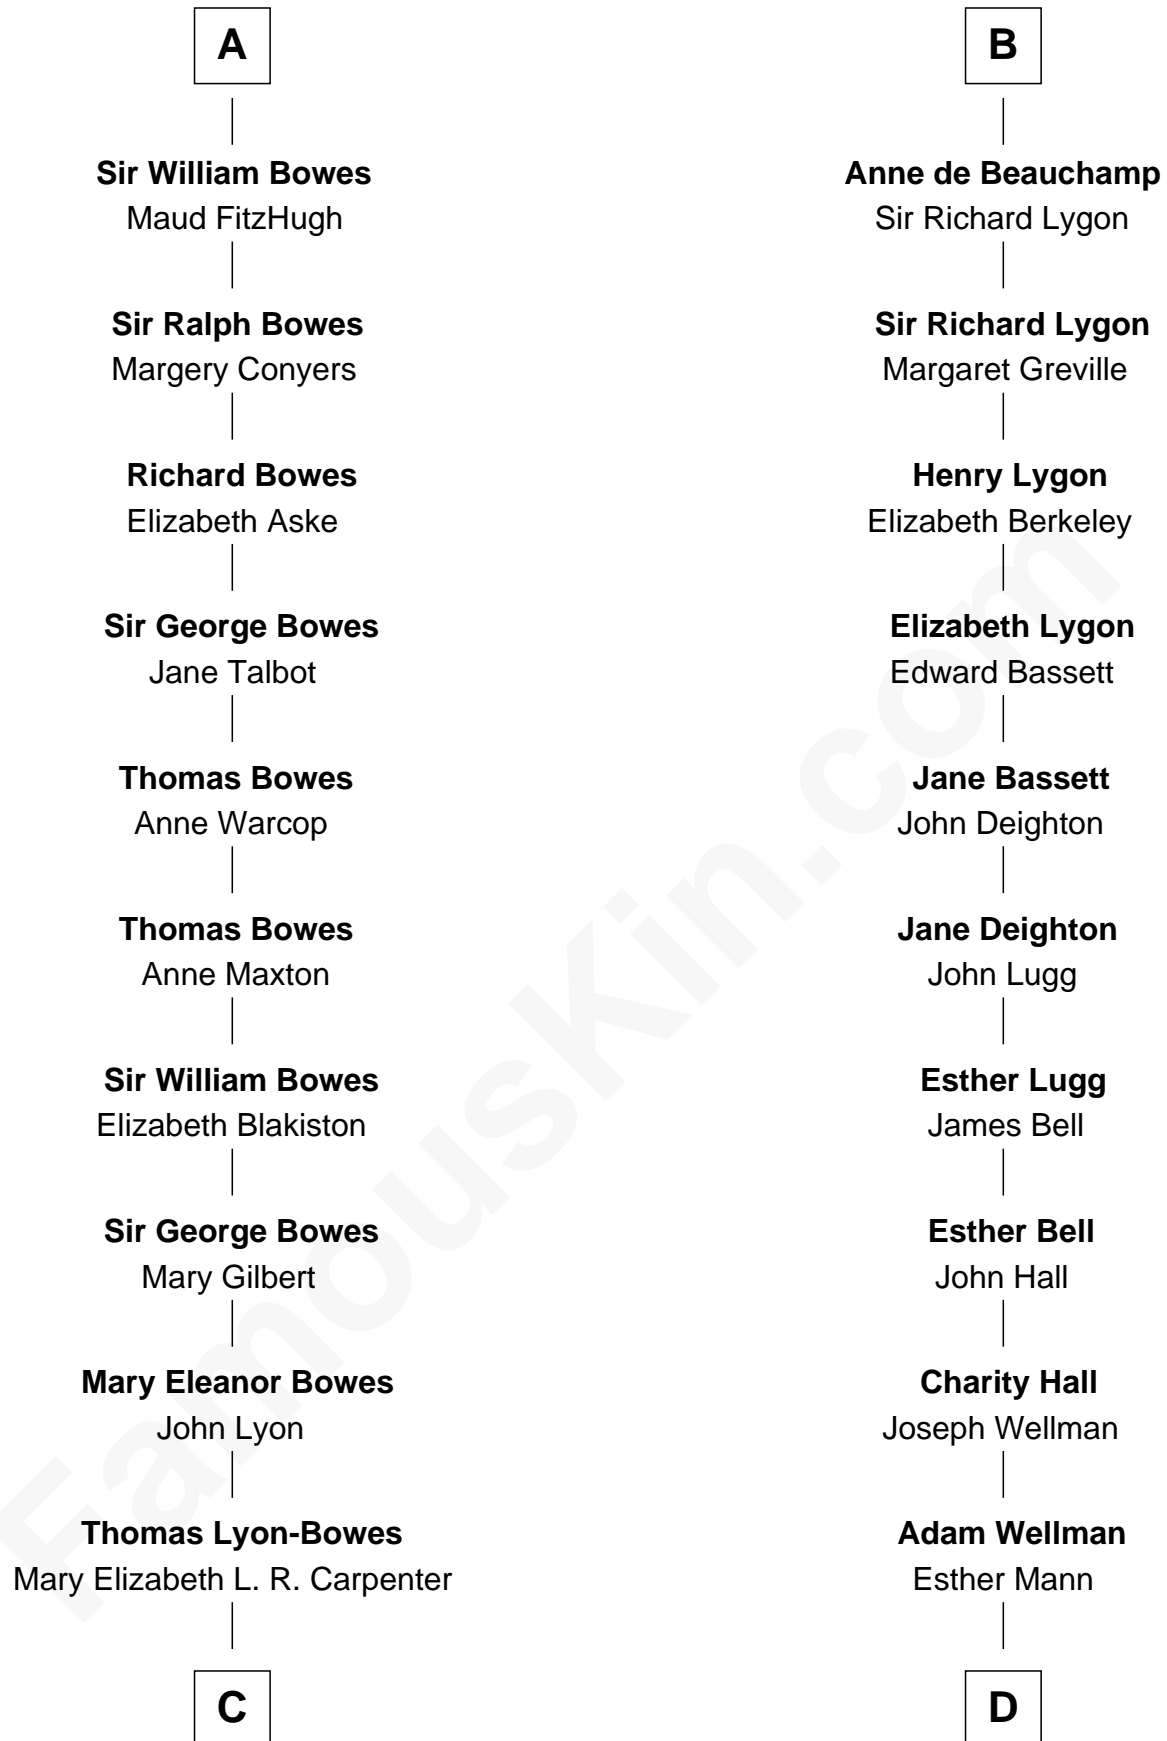

FamousKin.com

Relationship Chart of

Queen Elizabeth II

Queen of the United Kingdom

20th cousin 1 time removed of

Jack London

Author of "The Call of the Wild"

Sir Humphrey de Bohun

Maud of Eu

C

Thomas George Lyon-Bowes

Charlotte Grimstead

Claude Bowes-Lyon

Frances Dora Smith

Claude George Bowes-Lyon

Cecilia Nina Cavendish-Bentinck