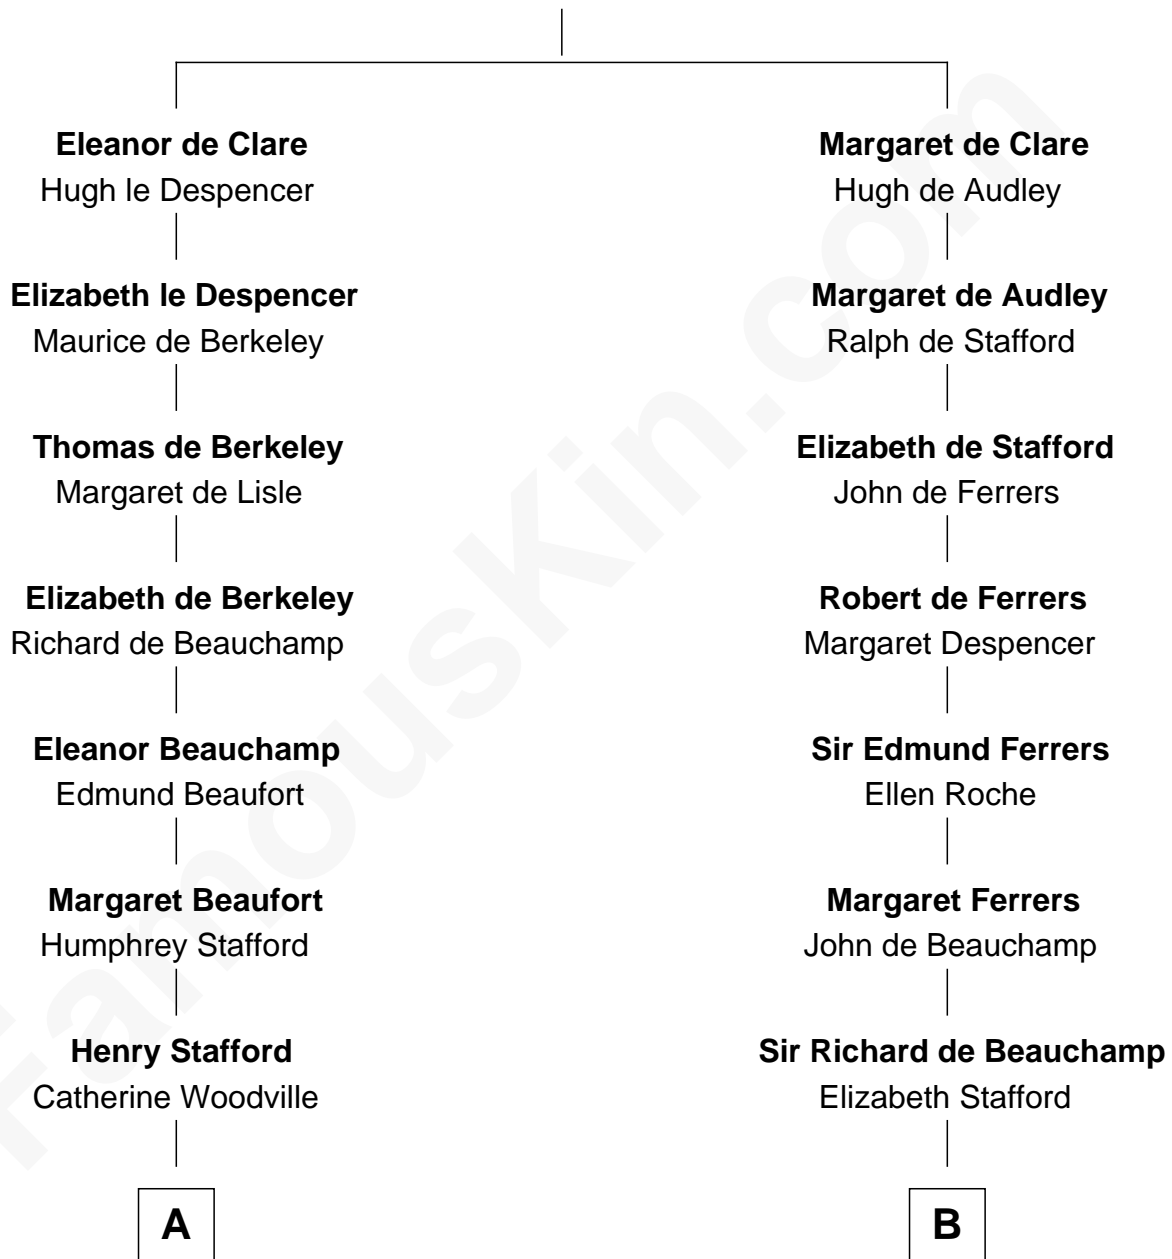

FamousKin.com

Relationship Chart of

Queen Elizabeth II

Queen of the United Kingdom

20th cousin 1 time removed of

Jack London

Author of "The Call of the Wild"

Sir Gilbert de Clare

Joan of Acre

C

D

Charles Augustus Cavendish-Bentinck

Anne Wellesley

Joel Wellman

Betsey Baker

Rev. Charles William Cavendish-Bentinck

Caroline Louisa Burnaby

Marshall Daniel Wellman

Eleanor Garrett Jones

Cecilia Nina Cavendish-Bentinck

Claude George Bowes-Lyon

Flora Wellman

William Henry Chaney

Elizabeth Bowes-Lyon

George VI, King of the United Kingdom

Jack London

Author of "The Call of the Wild"

Queen Elizabeth II

Queen of the United Kingdom