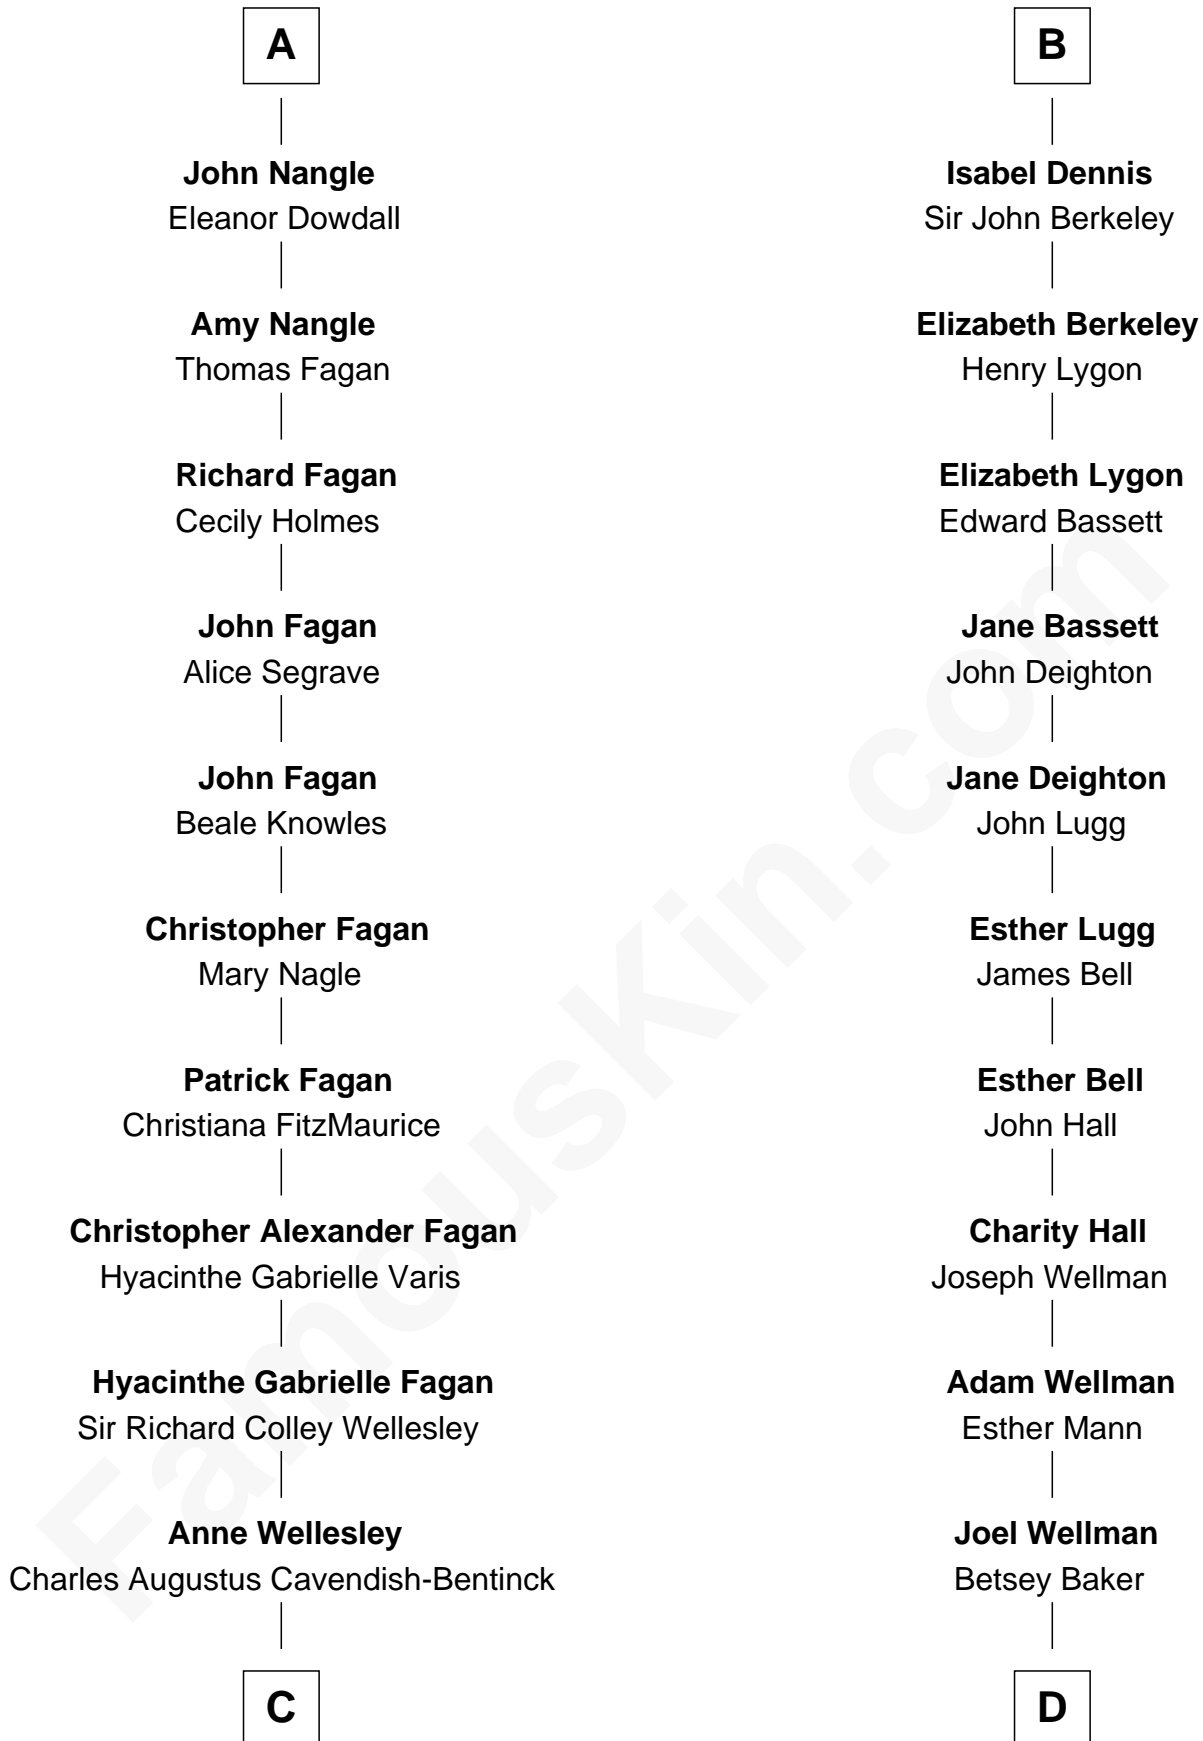

FamousKin.com

Relationship Chart of

Queen Elizabeth II

Queen of the United Kingdom

19th cousin 1 time removed of

Jack London

Author of "The Call of the Wild"

C

Rev. Charles William Cavendish-Bentinck

Caroline Louisa Burnaby

Cecilia Nina Cavendish-Bentinck

Claude George Bowes-Lyon

Elizabeth Bowes-Lyon

George VI, King of the United Kingdom

Queen Elizabeth II

Queen of the United Kingdom