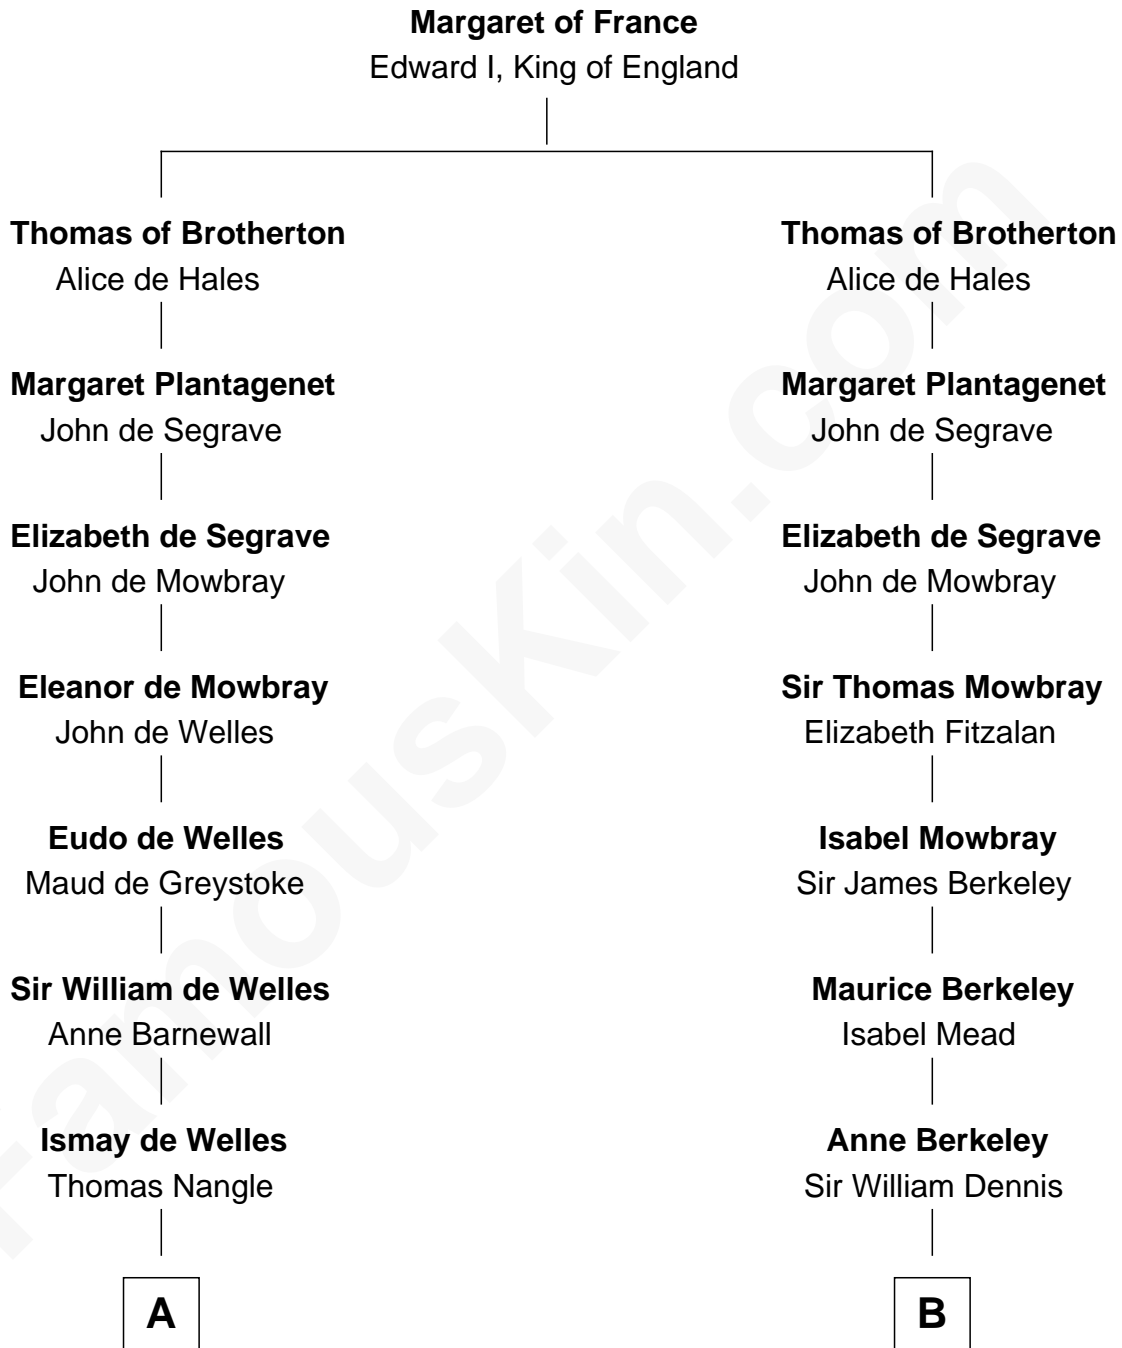

FamousKin.com

Relationship Chart of

Queen Elizabeth II

Queen of the United Kingdom

19th cousin 1 time removed of

Jack London

Author of "The Call of the Wild"

C

Rev. Charles William Cavendish-Bentinck

Caroline Louisa Burnaby

Cecilia Nina Cavendish-Bentinck

Claude George Bowes-Lyon

Elizabeth Bowes-Lyon

George VI, King of the United Kingdom

Queen Elizabeth II

Queen of the United Kingdom