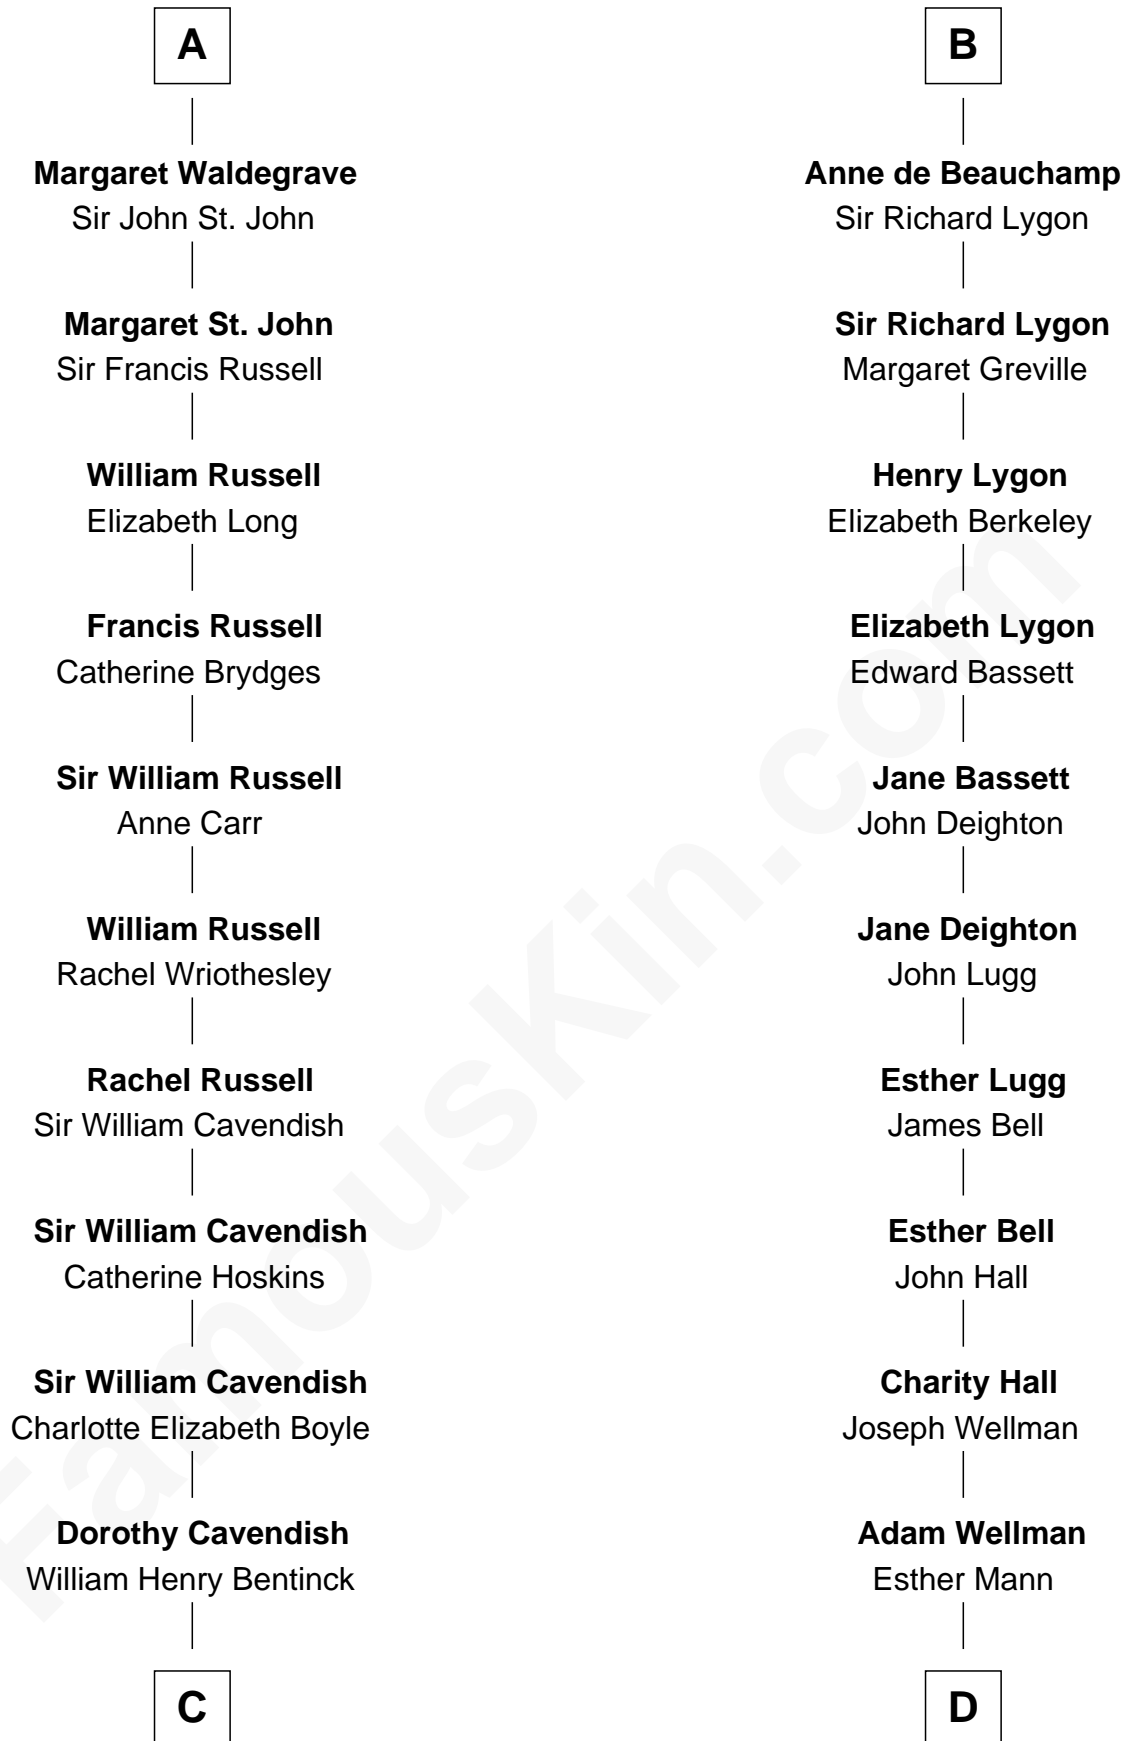

FamousKin.com

Relationship Chart of

Queen Elizabeth II

Queen of the United Kingdom

20th cousin 1 time removed of

Jack London

Author of "The Call of the Wild"

C