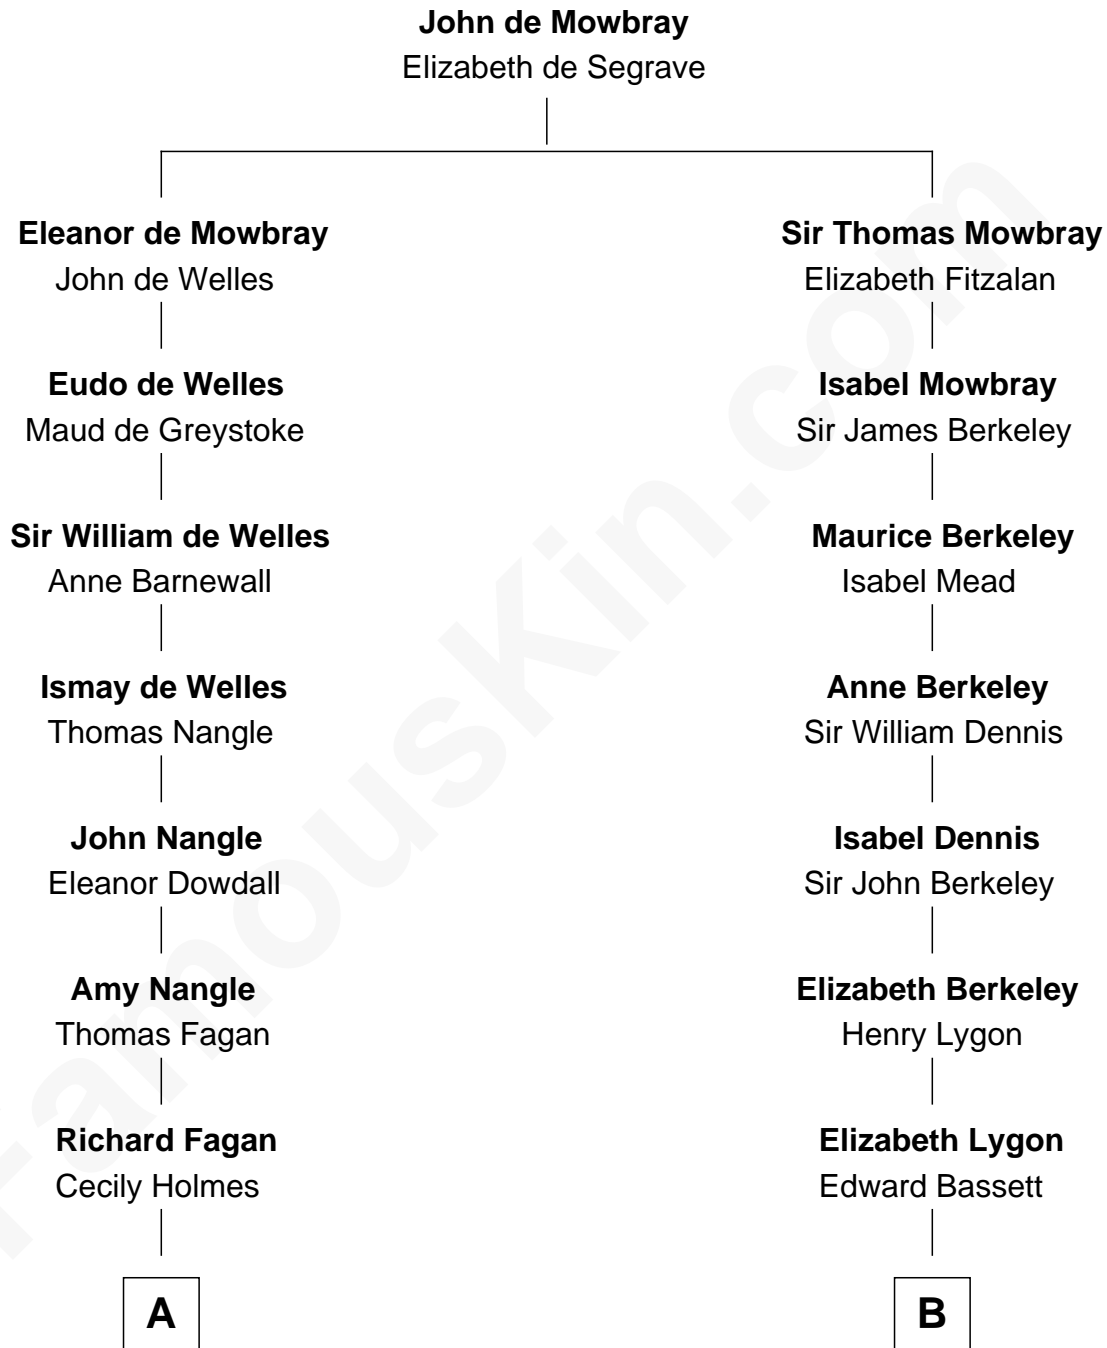

## Relationship Chart of

### Queen Elizabeth II

*Queen of the United Kingdom*

16th cousin 1 time removed of

**Jack London**

*Author of "The Call of the Wild"*

Elizabeth II photo by [Eric Draper](#)