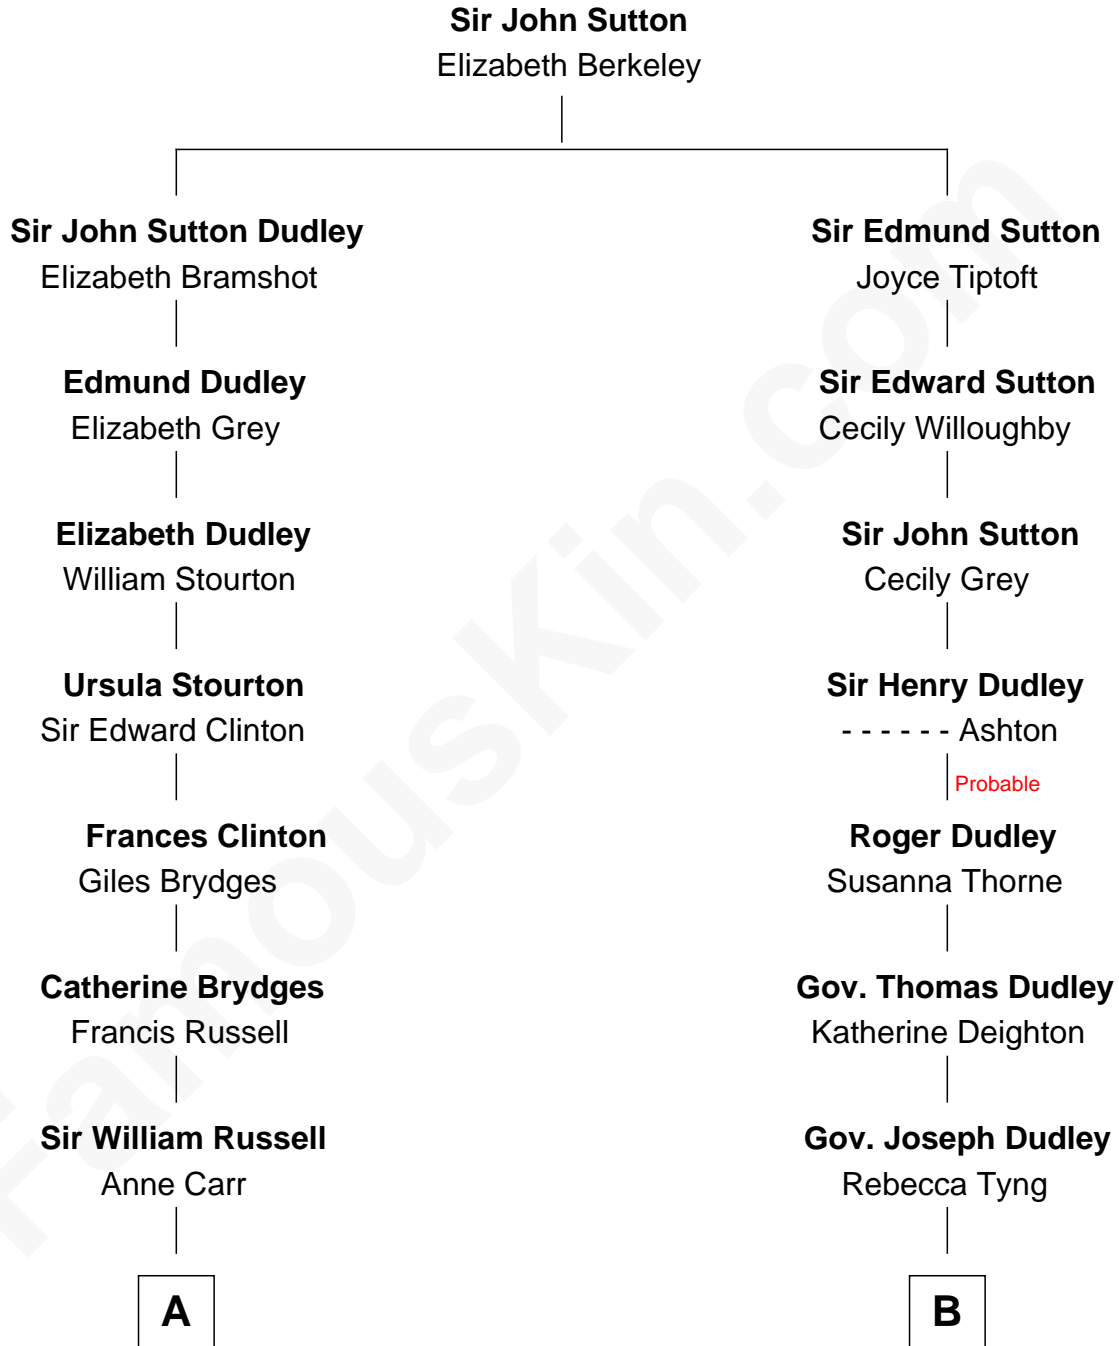

FamousKin.com

Relationship Chart of

Queen Elizabeth II

Queen of the United Kingdom

14th cousin 2 times removed of

John Kerry

68th U.S. Secretary of State

A

William Russell
Rachel Wriothesley

Rachel Russell
Sir William Cavendish

Sir William Cavendish
Catherine Hoskins

Sir William Cavendish
Charlotte Elizabeth Boyle

Dorothy Cavendish
William Henry Bentinck

Charles Augustus Cavendish-Bentinck
Anne Wellesley