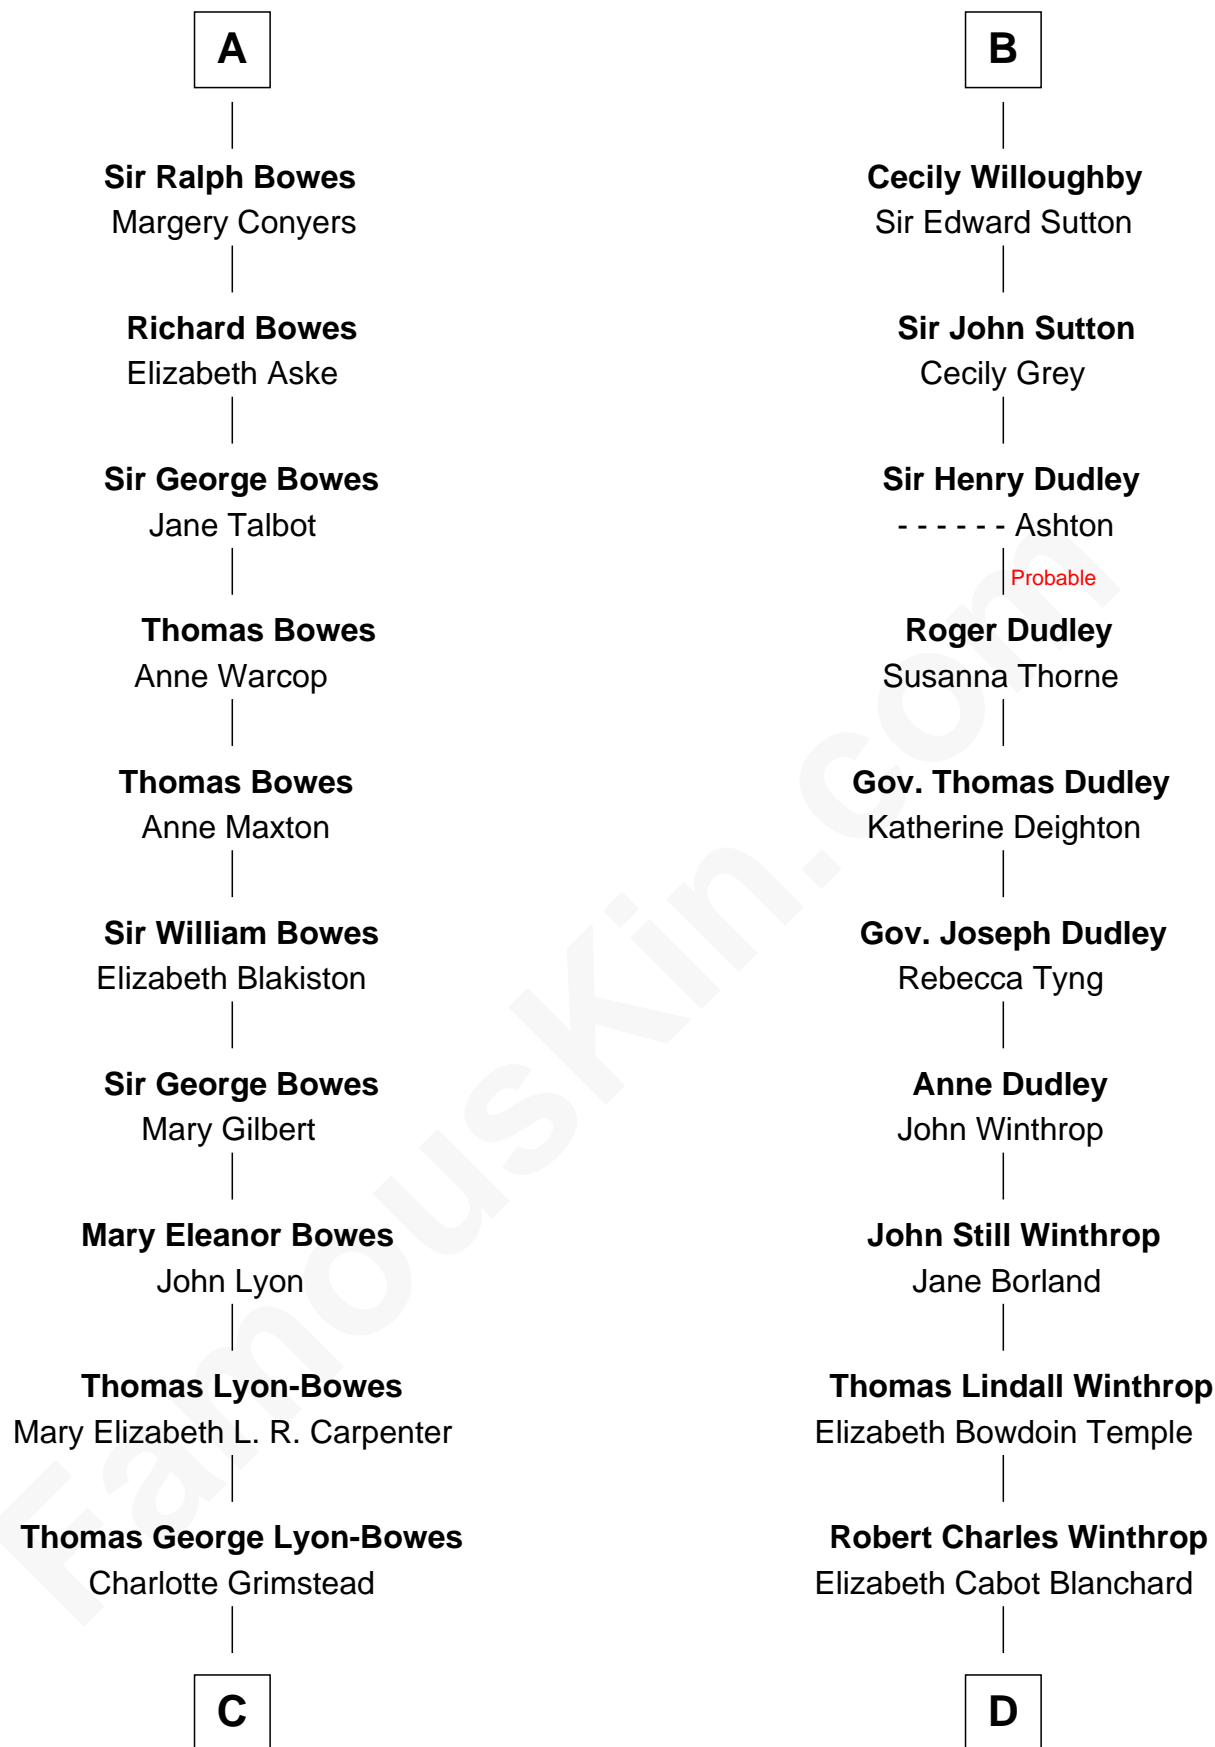

FamousKin.com Relationship Chart of

Queen Elizabeth II

Queen of the United Kingdom

20th cousin of

John Kerry

68th U.S. Secretary of State

Roger Mortimer
Maud de Braose

Sir Edmund Mortimer
Margaret de Fiennes

Iseult de Mortimer
Sir Hugh I de Audley

Alice de Audley
Sir Ralph de Greystoke

Sir William de Greystoke
Joan FitzHenry

Sir Ralph de Greystoke
Katherine de Clifford

Joan de Greystoke
Sir William Bowes

Sir William Bowes
Maud FitzHugh

A

Sir Edmund Mortimer
Margaret de Fiennes

Iseult de Mortimer
Sir Hugh I de Audley

Alice de Audley
Sir Ralph de Neville

Sir John de Neville
Maude de Percy

Sir Ralph Neville
Joan Beaufort

Katherine Neville
Sir Thomas Strangeways

Joan Strangeways
Sir William Willoughby

B

C

Claude Bowes-Lyon
Frances Dora Smith

Claude George Bowes-Lyon
Cecilia Nina Cavendish-Bentinck

Elizabeth Bowes-Lyon
George VI, King of the United Kingdom

Queen Elizabeth II
Queen of the United Kingdom