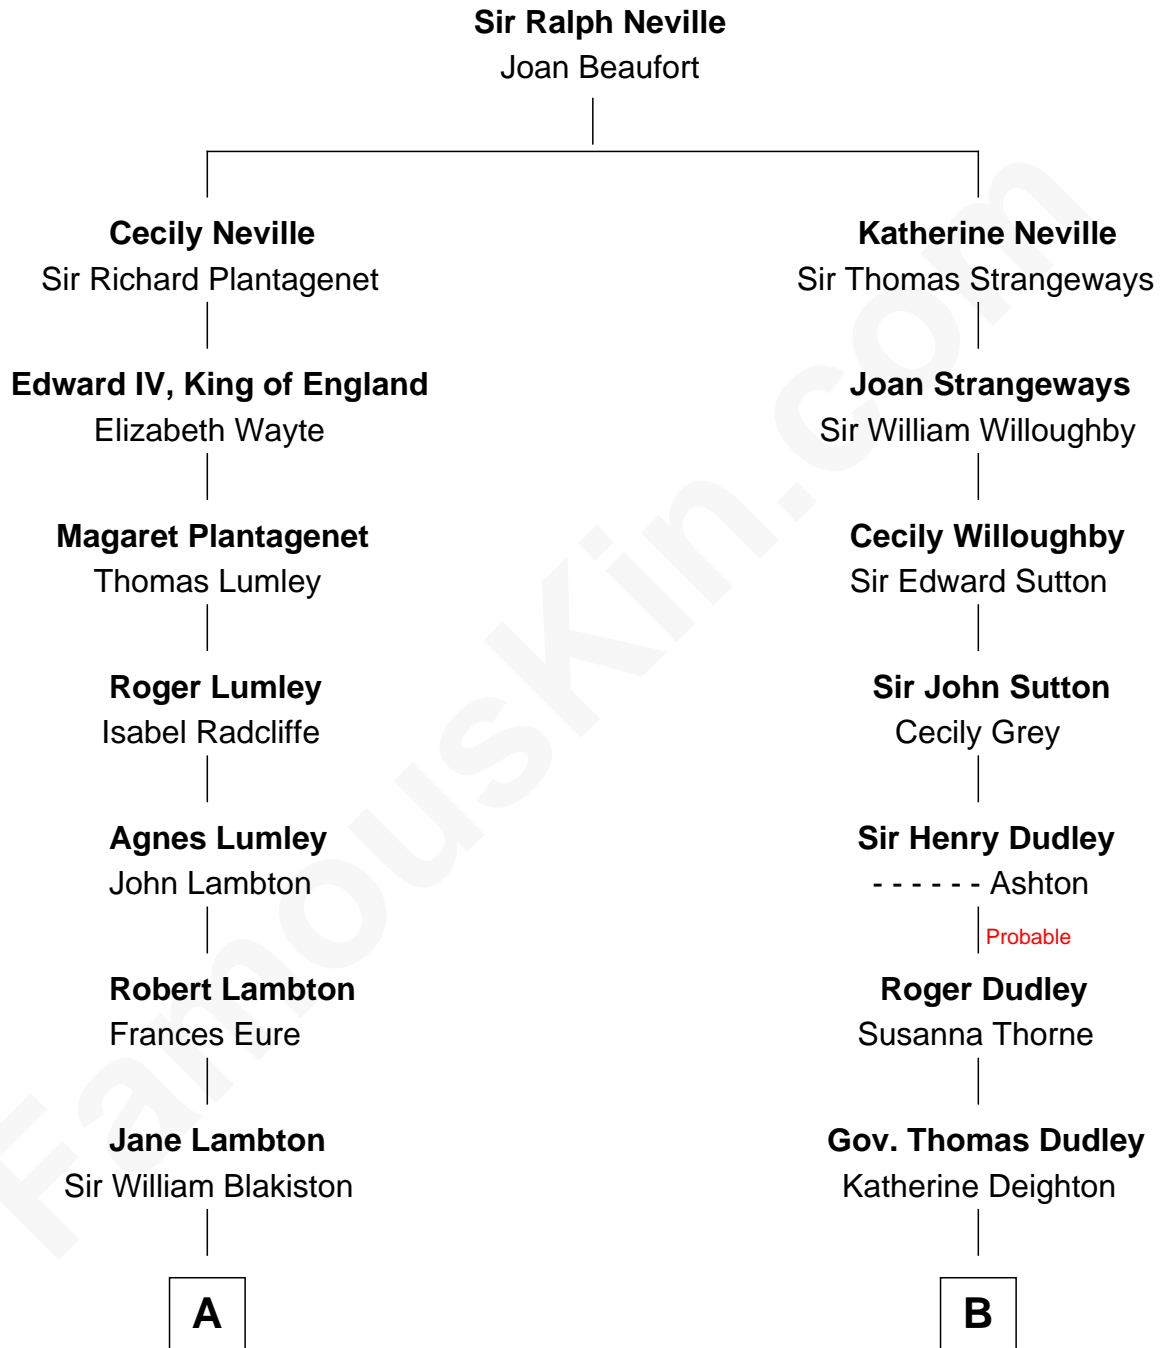

FamousKin.com

Relationship Chart of

Queen Elizabeth II

Queen of the United Kingdom

15th cousin 2 times removed of

John Kerry

68th U.S. Secretary of State

A

Sir Ralph Blakiston

Margaret Fenwick

Sir Francis Blakiston

Ann Bowes

Elizabeth Blakiston

Sir William Bowes

Sir George Bowes

Mary Gilbert