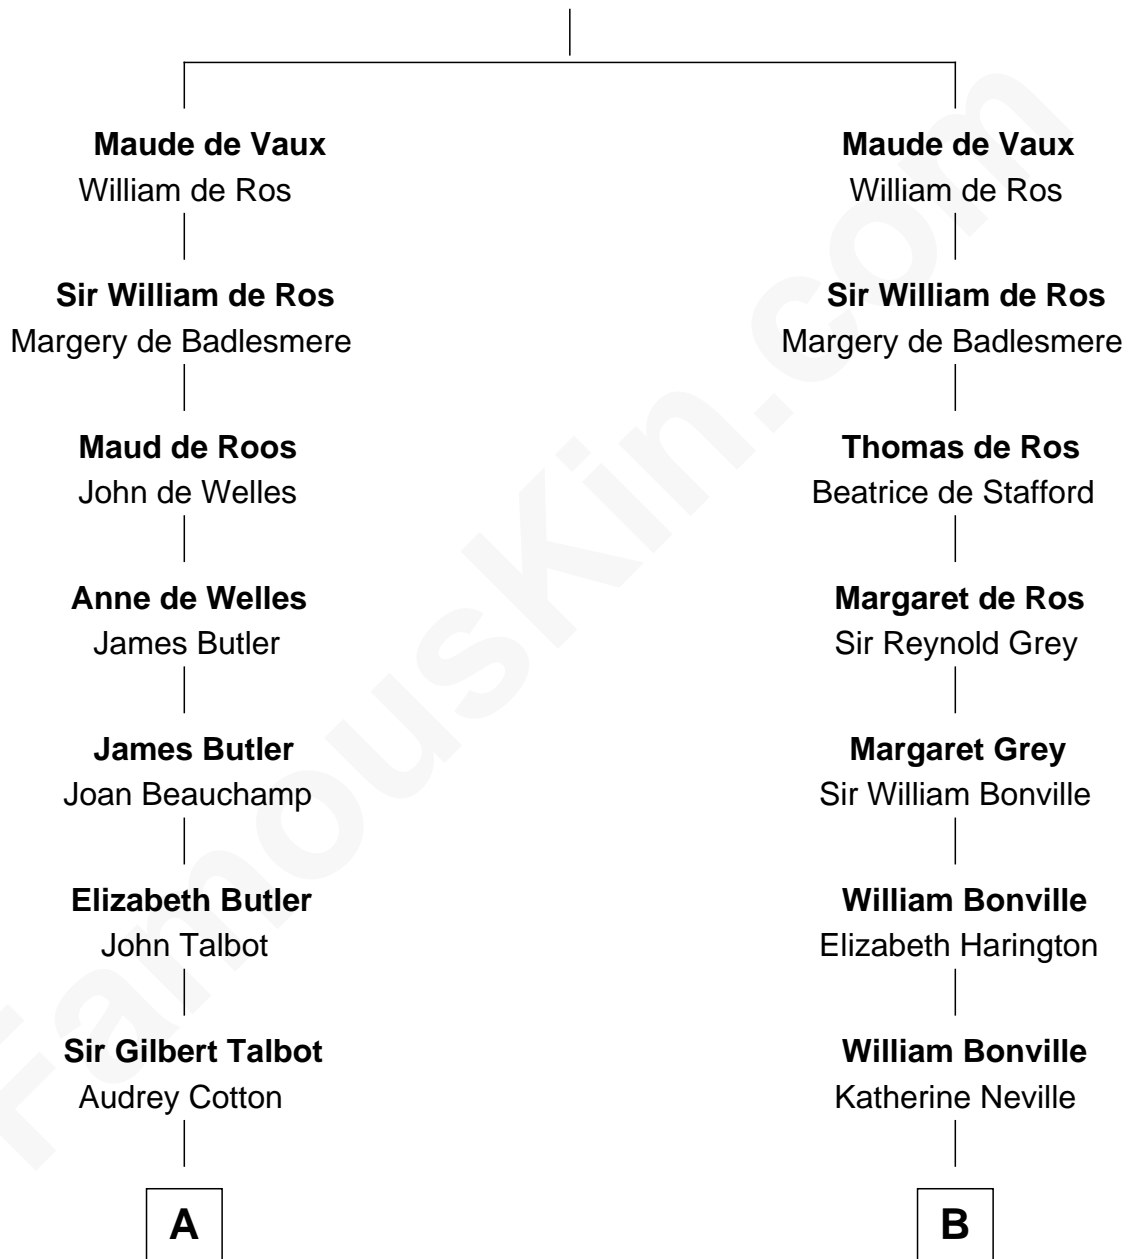

FamousKin.com Relationship Chart of

Queen Elizabeth II

Queen of the United Kingdom

20th cousin of

John Kerry

68th U.S. Secretary of State

John de Vaux

C

Claude Bowes-Lyon
Frances Dora Smith

Claude George Bowes-Lyon
Cecilia Nina Cavendish-Bentinck

Elizabeth Bowes-Lyon
George VI, King of the United Kingdom

Queen Elizabeth II
Queen of the United Kingdom

D

Robert Charles Winthrop
Elizabeth Mason

Margaret Tyndal Winthrop
James Grant Forbes

Rosemary Isabel Forbes
Richard John Kerry

John Kerry
68th U.S. Secretary of State

FamousKin.com