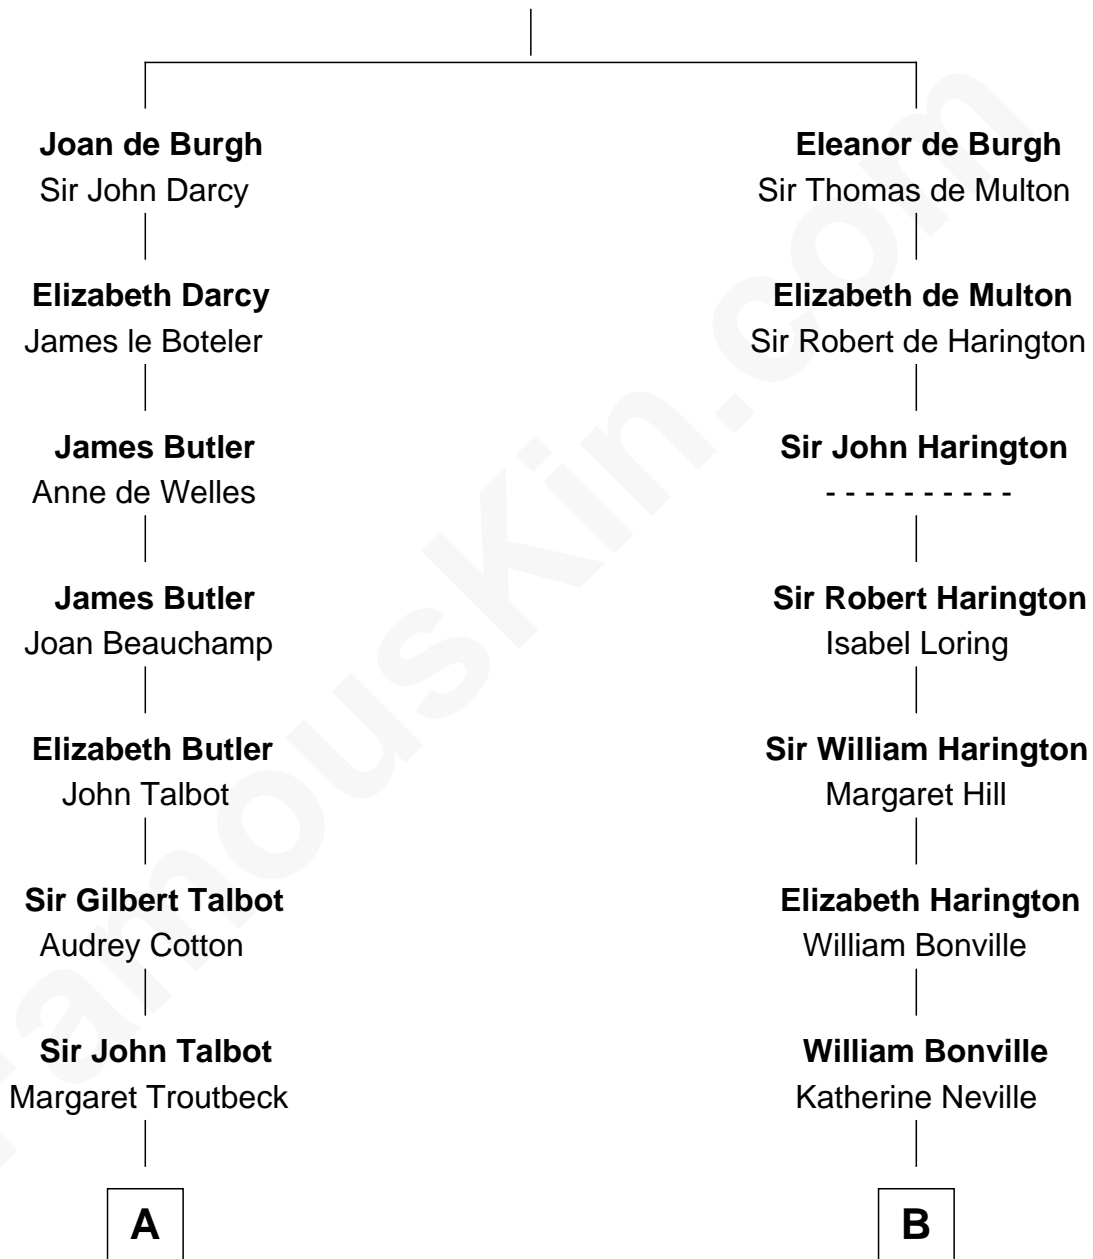

FamousKin.com

Relationship Chart of

Queen Elizabeth II

Queen of the United Kingdom

19th cousin 1 time removed of

John Kerry

68th U.S. Secretary of State

Sir Richard de Burgh

Margaret - - - - -

C

Claude George Bowes-Lyon
Cecilia Nina Cavendish-Bentinck

Elizabeth Bowes-Lyon
George VI, King of the United Kingdom

Queen Elizabeth II
Queen of the United Kingdom

D

Robert Charles Winthrop
Elizabeth Mason

Margaret Tyndal Winthrop
James Grant Forbes

Rosemary Isabel Forbes
Richard John Kerry

John Kerry
68th U.S. Secretary of State

FamousKin.com