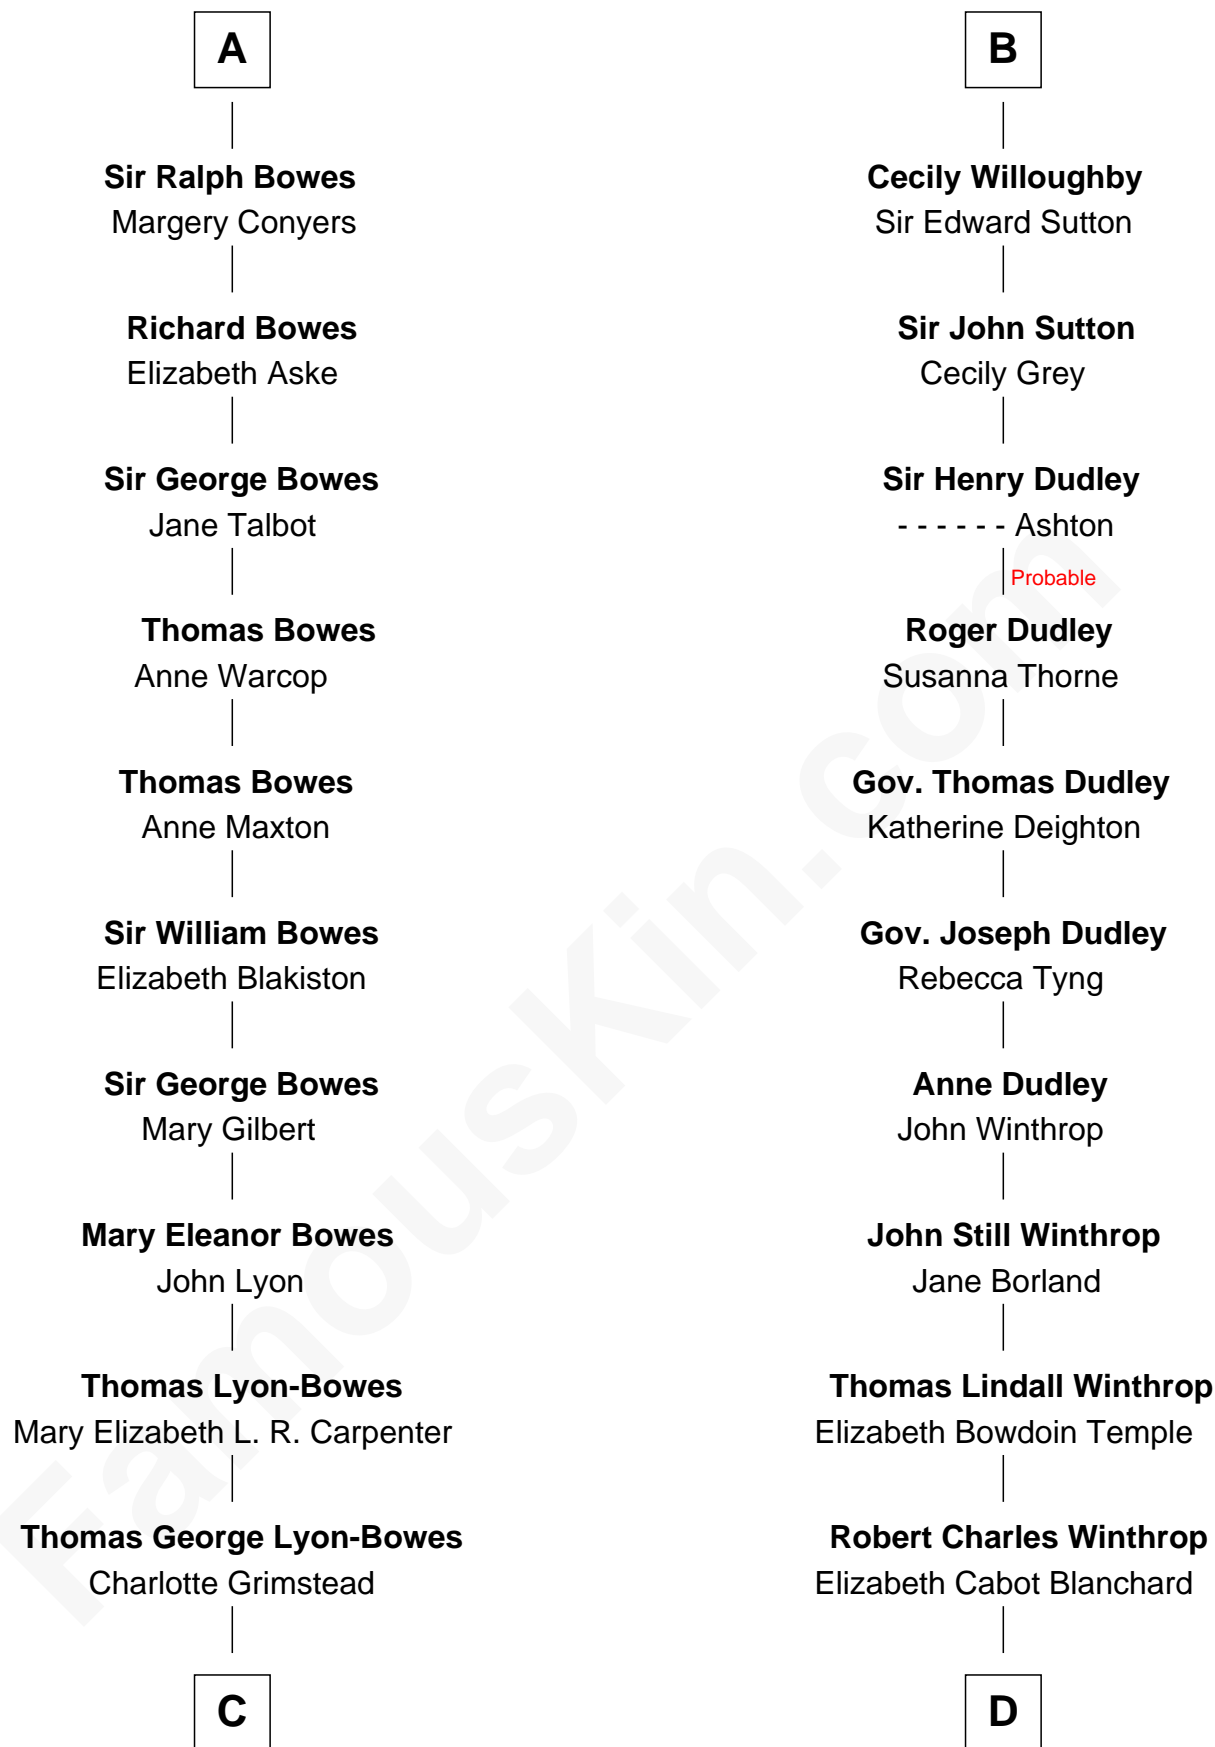

FamousKin.com Relationship Chart of

Queen Elizabeth II

Queen of the United Kingdom

20th cousin of

John Kerry

68th U.S. Secretary of State

C

Claude Bowes-Lyon

Frances Dora Smith

Claude George Bowes-Lyon

Cecilia Nina Cavendish-Bentinck

Elizabeth Bowes-Lyon

George VI, King of the United Kingdom

Queen Elizabeth II

Queen of the United Kingdom

D

Robert Charles Winthrop

Elizabeth Mason

Margaret Tyndal Winthrop

James Grant Forbes

Rosemary Isabel Forbes

Richard John Kerry

John Kerry

68th U.S. Secretary of State