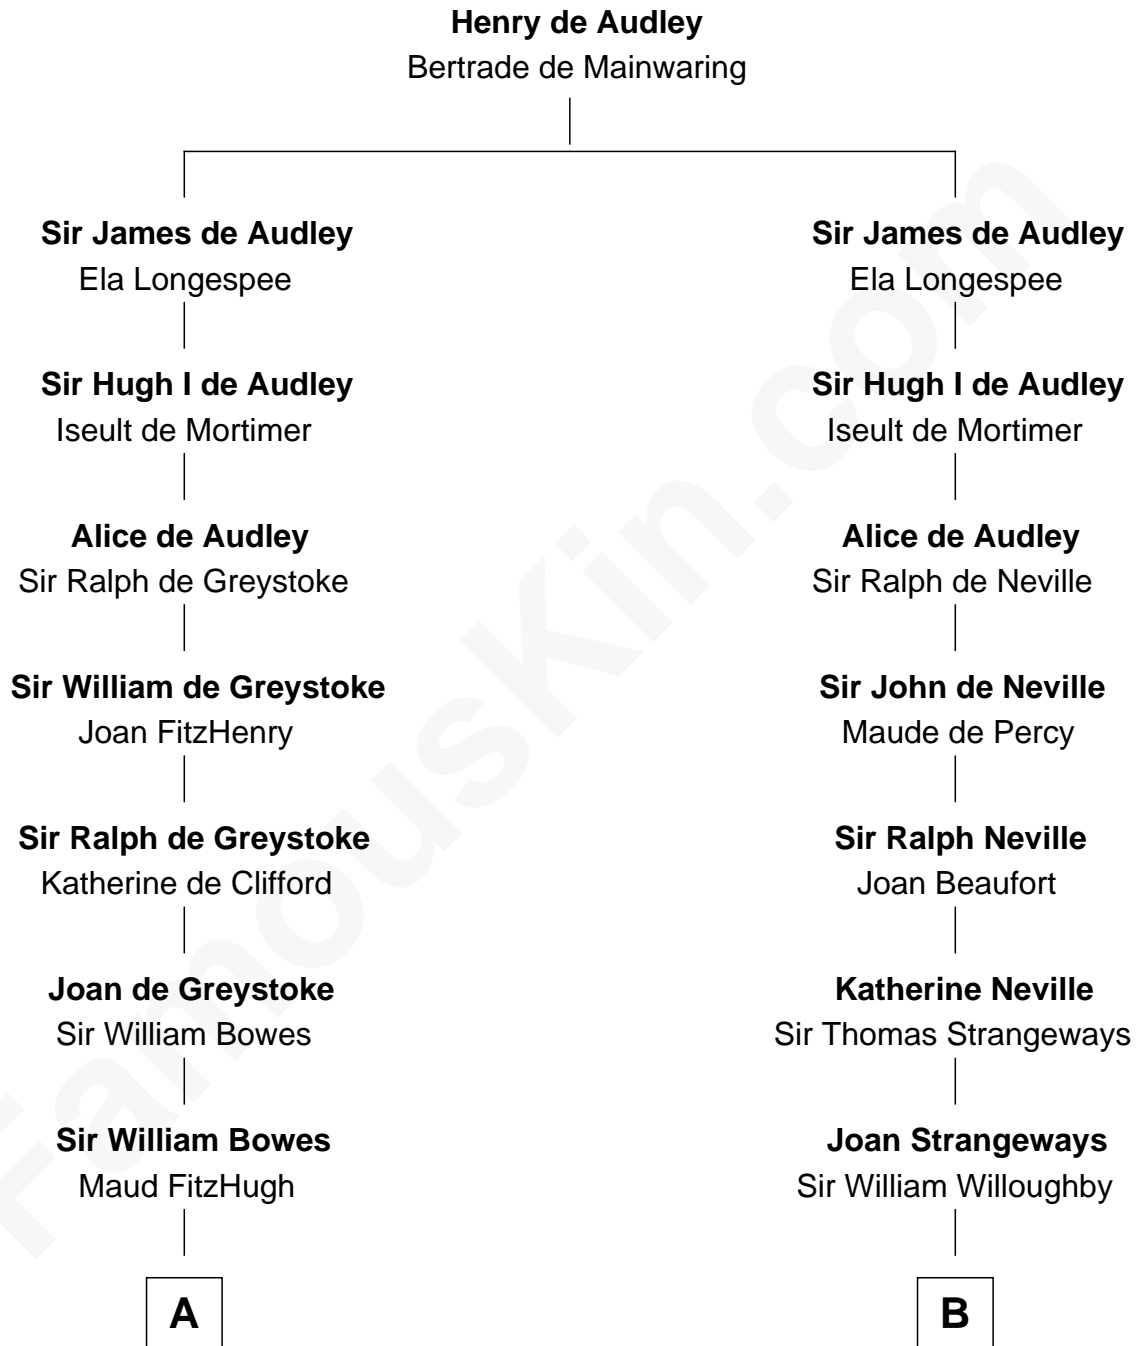

FamousKin.com Relationship Chart of

Queen Elizabeth II

Queen of the United Kingdom

20th cousin of

John Kerry

68th U.S. Secretary of State

C

Claude Bowes-Lyon

Frances Dora Smith

Claude George Bowes-Lyon

Cecilia Nina Cavendish-Bentinck

Elizabeth Bowes-Lyon

George VI, King of the United Kingdom

Queen Elizabeth II

Queen of the United Kingdom

D

Robert Charles Winthrop

Elizabeth Mason

Margaret Tyndal Winthrop

James Grant Forbes

Rosemary Isabel Forbes

Richard John Kerry

John Kerry

68th U.S. Secretary of State