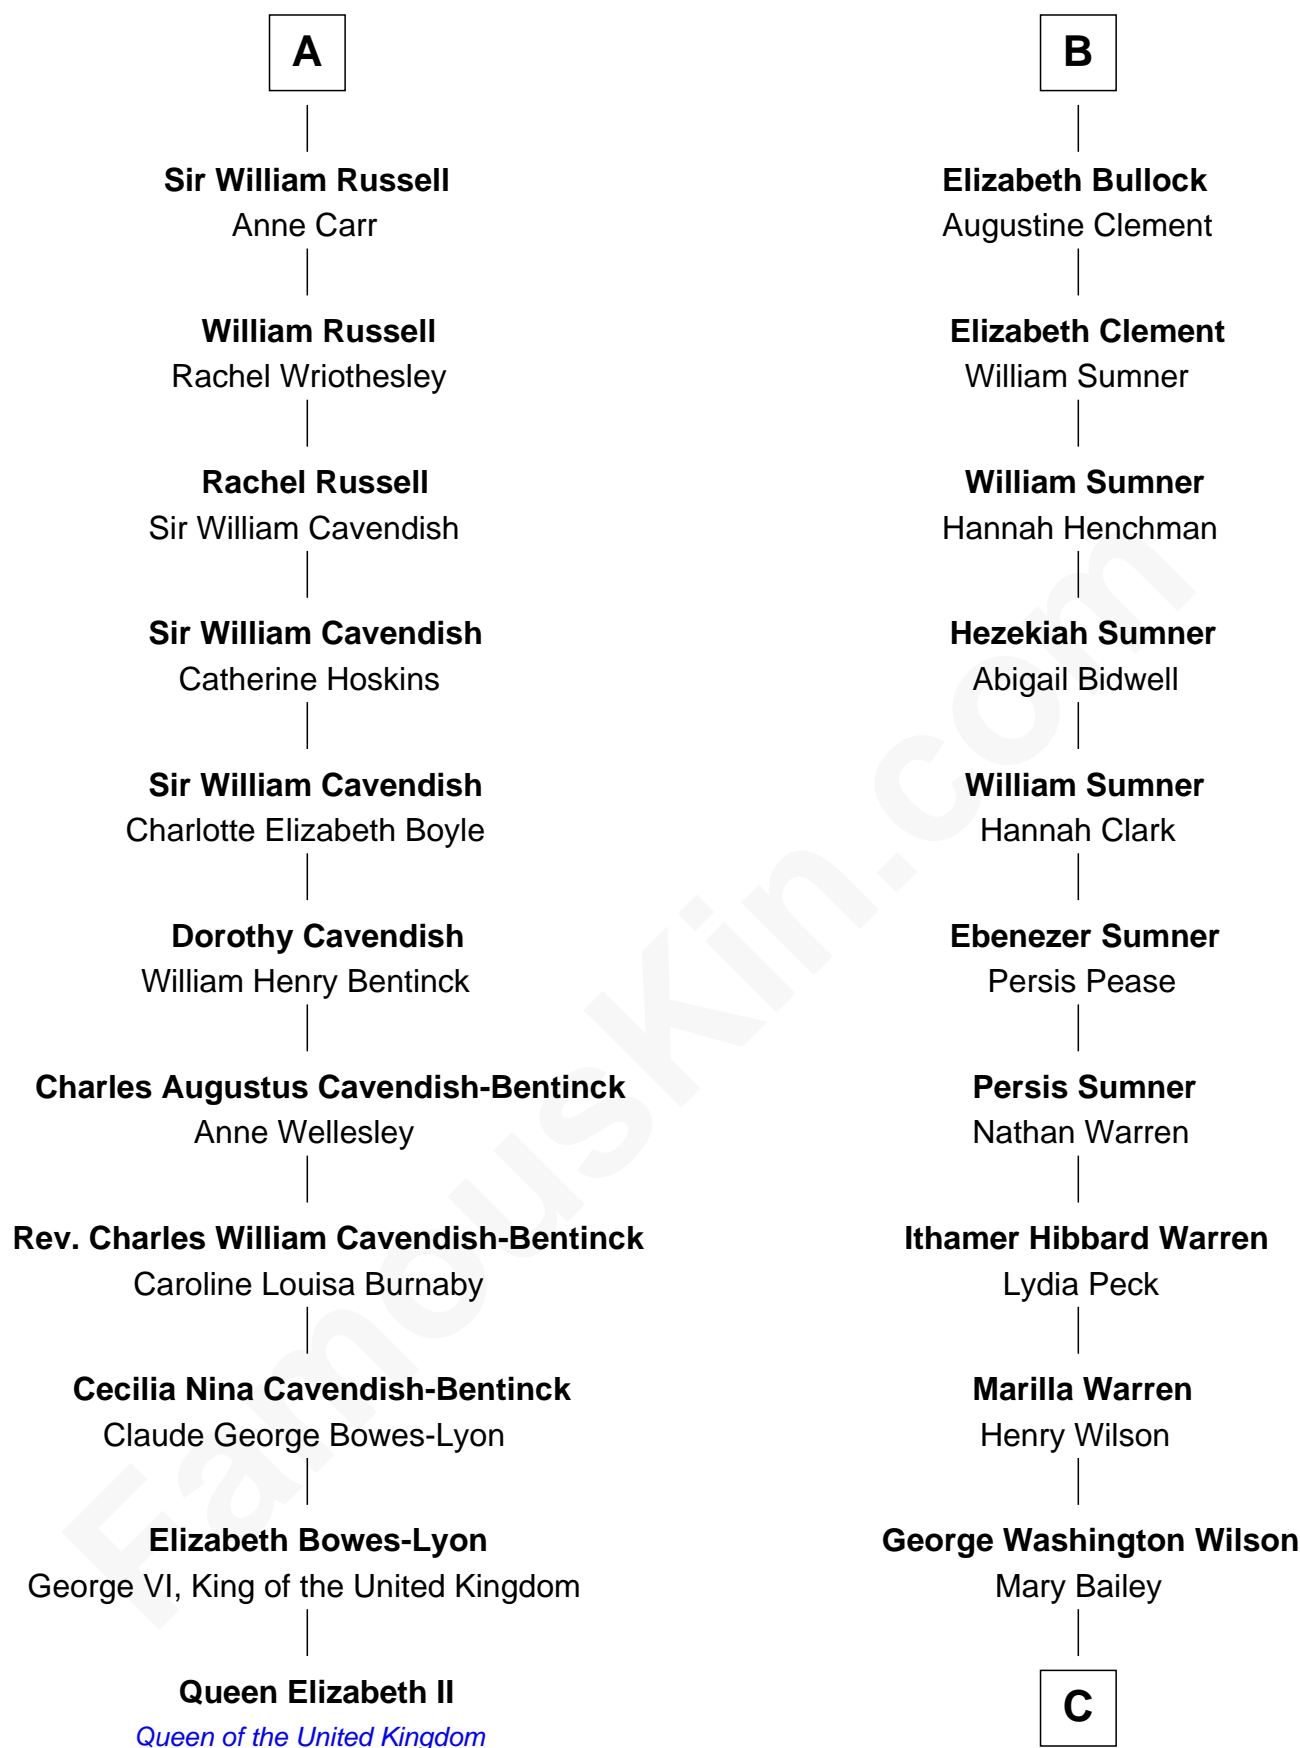

FamousKin.com Relationship Chart of

Queen Elizabeth II

Queen of the United Kingdom

17th cousin 3 times removed of

Brian Wilson

Co-Founder of The Beach Boys

Sir John Howard

*with wife
Alice Tendring*

*with wife
Margaret de Plaiz*

C

William Henry Wilson

Alta Lenora Chitwood

William Coral Wilson

Edith Sophia Sthole

Murray Gage Wilson

Audree Neva Korthof