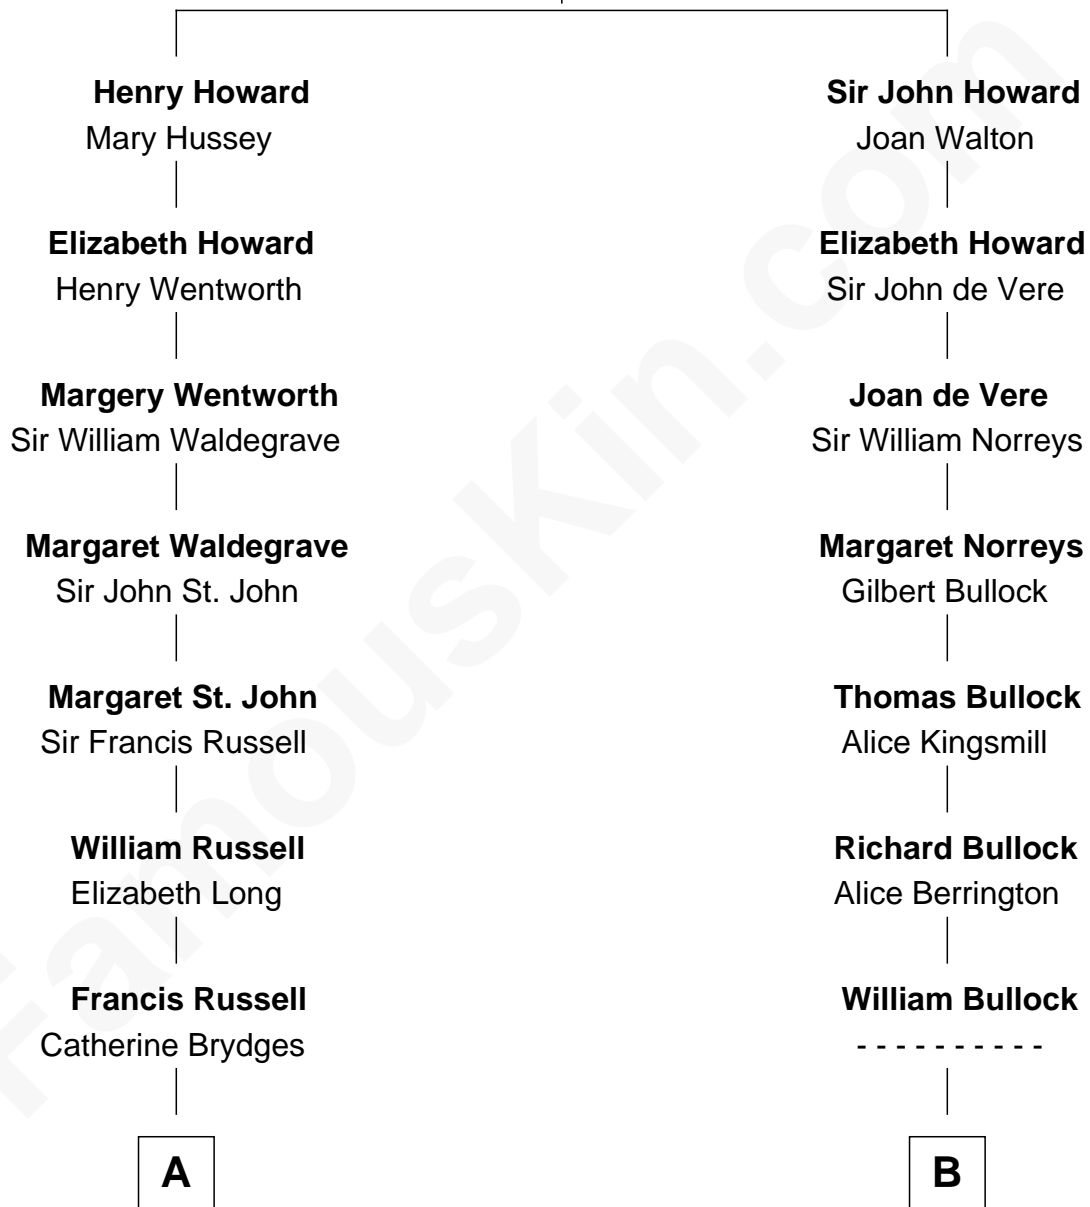

FamousKin.com Relationship Chart of

Queen Elizabeth II

Queen of the United Kingdom

17th cousin 3 times removed of

Brian Wilson

Co-Founder of The Beach Boys

Sir John Howard

*with wife
Alice Tendring*

*with wife
Margaret de Plaiz*

C

William Henry Wilson

Alta Lenora Chitwood

William Coral Wilson

Edith Sophia Sthole

Murray Gage Wilson

Audree Neva Korthof