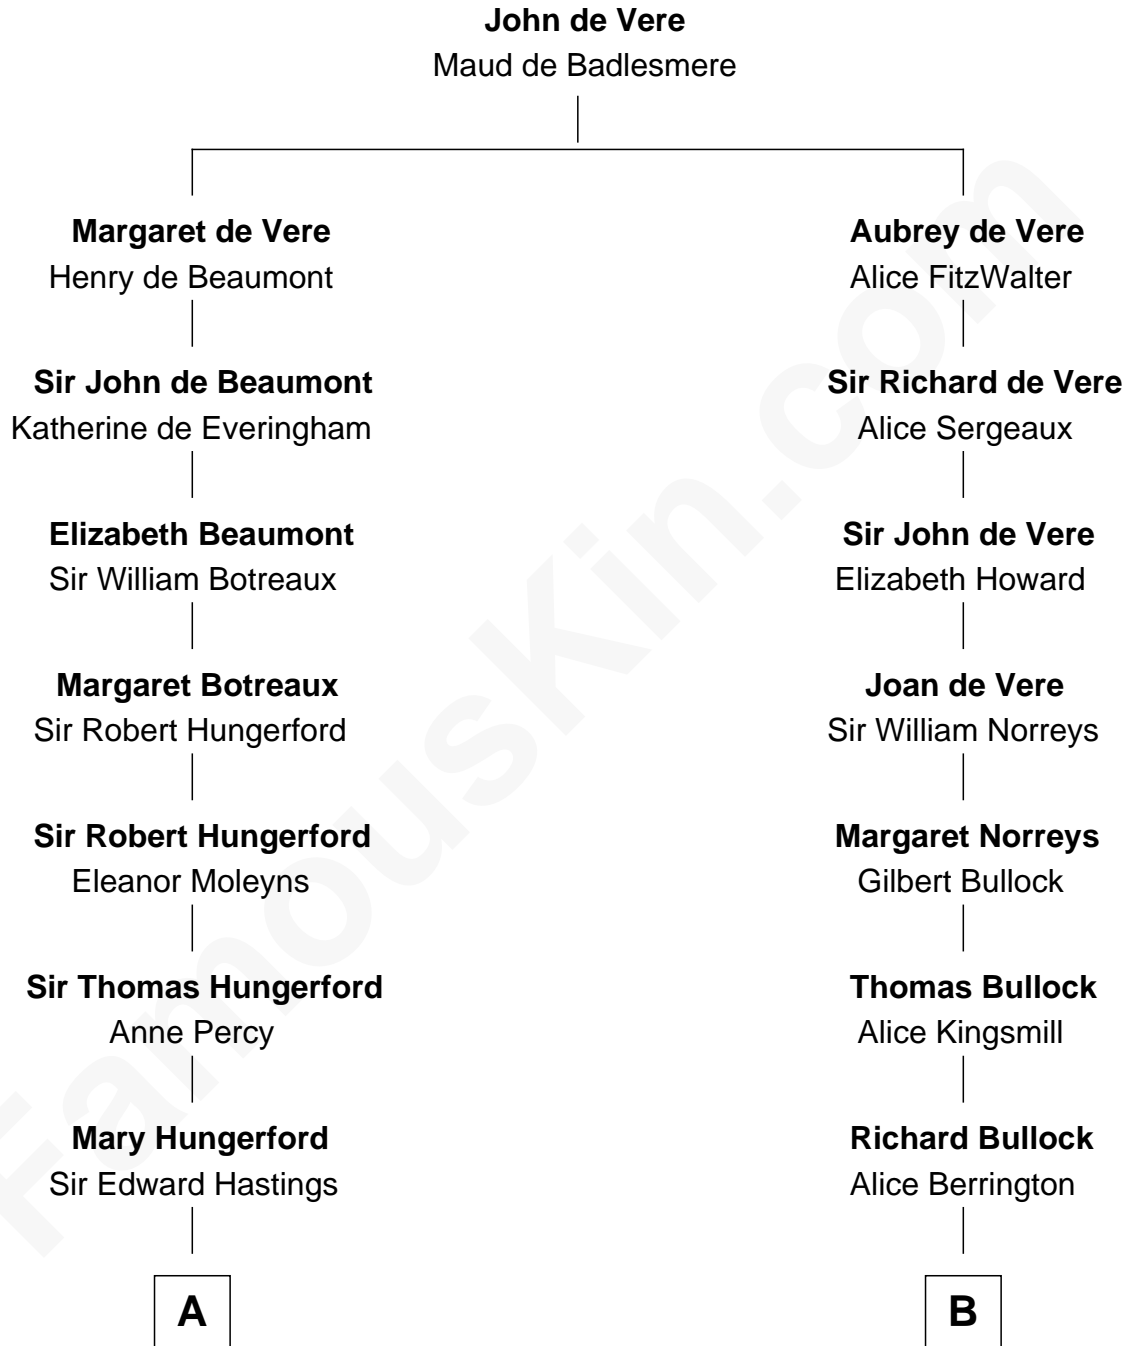

# FamousKin.com Relationship Chart of

**Queen Elizabeth II**

*Queen of the United Kingdom*

21st cousin of

**Brian Wilson**

*Co-Founder of The Beach Boys*

**C**

**Charles Augustus Cavendish-Bentinck**

Anne Wellesley

**Rev. Charles William Cavendish-Bentinck**

Caroline Louisa Burnaby

**Cecilia Nina Cavendish-Bentinck**

Claude George Bowes-Lyon

**Elizabeth Bowes-Lyon**

George VI, King of the United Kingdom

**Queen Elizabeth II**

*Queen of the United Kingdom*

**D**

**George Washington Wilson**

Mary Bailey

**William Henry Wilson**

Alta Lenora Chitwood

**William Coral Wilson**