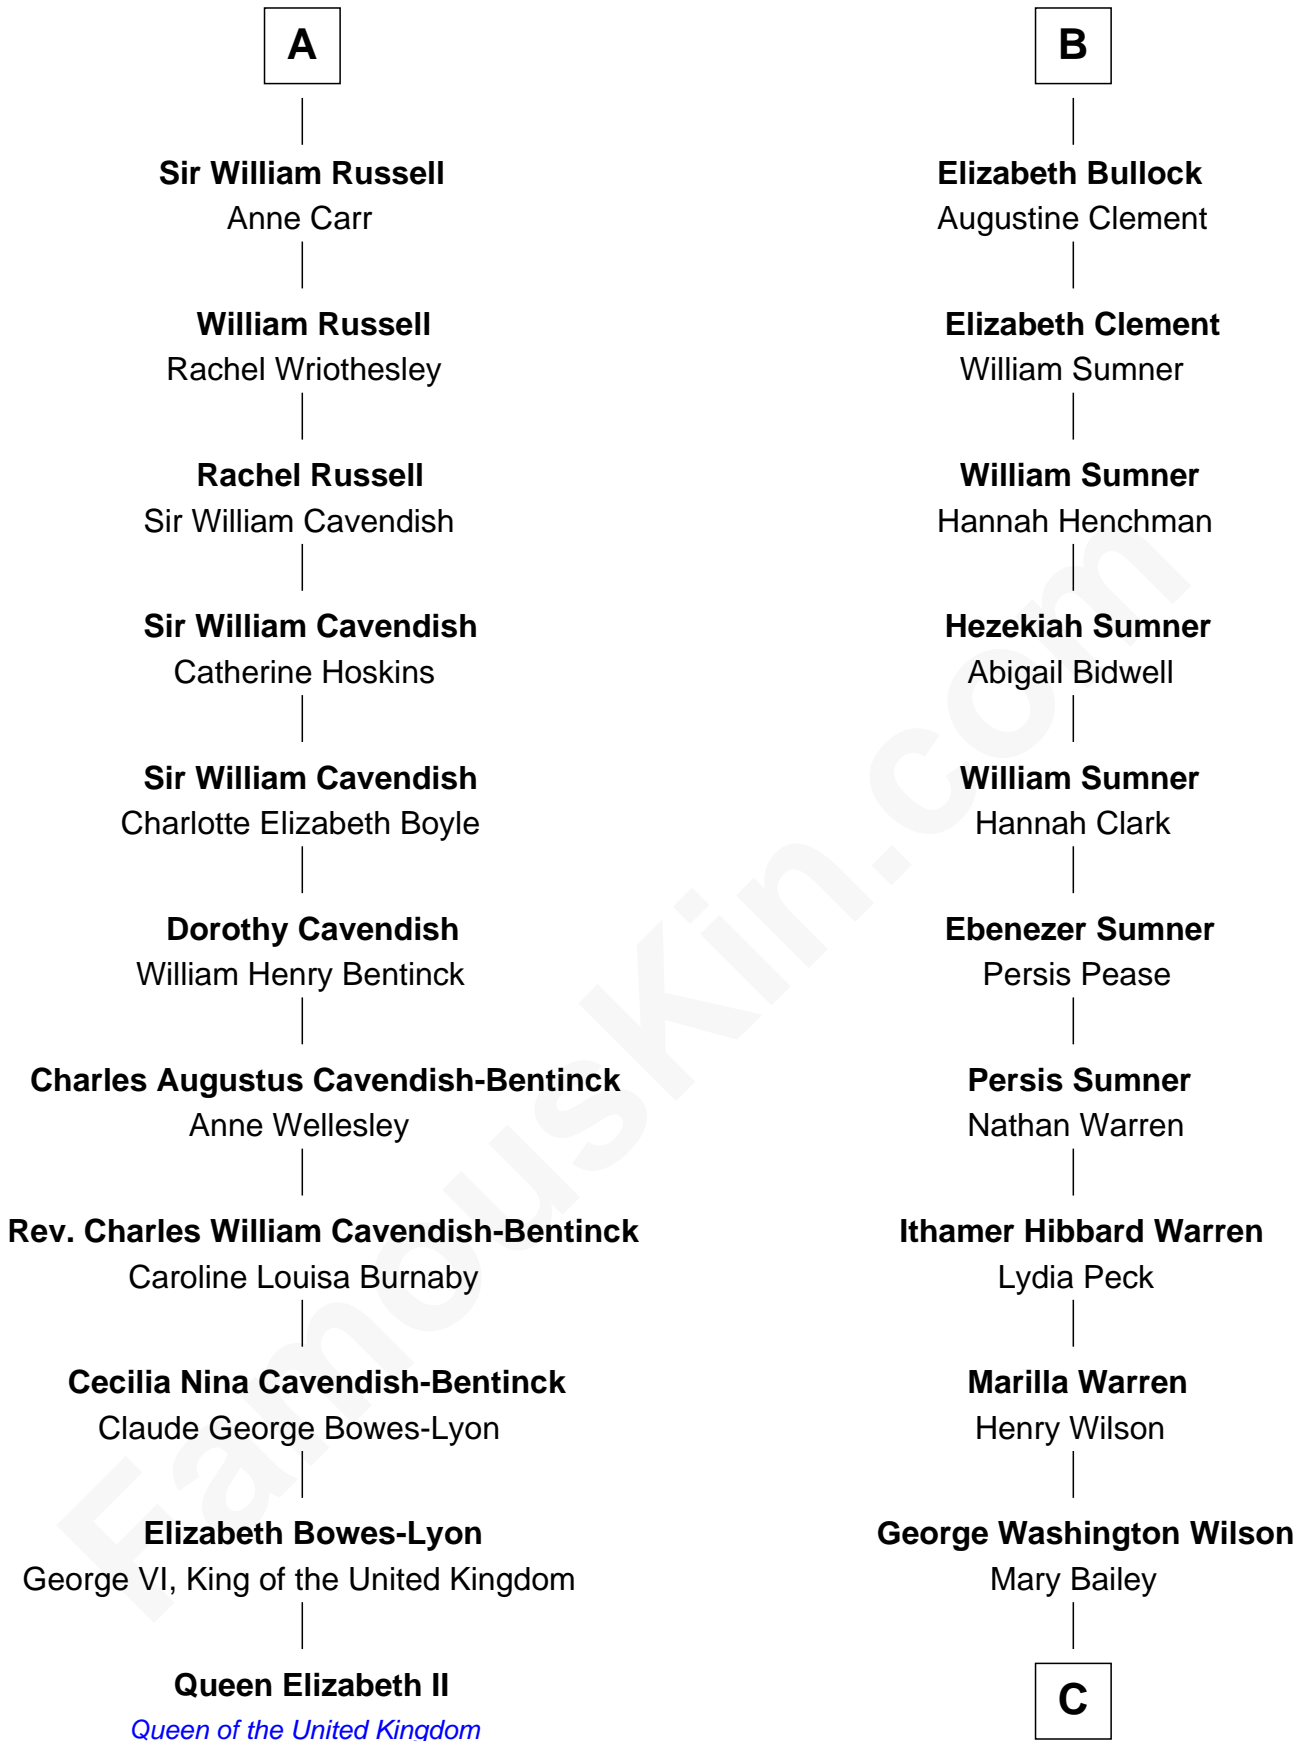

FamousKin.com Relationship Chart of

Queen Elizabeth II

Queen of the United Kingdom

17th cousin 3 times removed of

Dennis Wilson

Co-Founder of The Beach Boys

Sir John Howard

*with wife
Alice Tendring*

Francis Russell
Catherine Brydges

A

Sir John Howard
Joan Walton

Elizabeth Howard
Sir John de Vere

Joan de Vere
Sir William Norreys

Margaret Norreys
Gilbert Bullock

Thomas Bullock
Alice Kingsmill

Richard Bullock
Alice Berrington

William Bullock

B

C

William Henry Wilson

Alta Lenora Chitwood

William Coral Wilson

Edith Sophia Sthole

Murray Gage Wilson