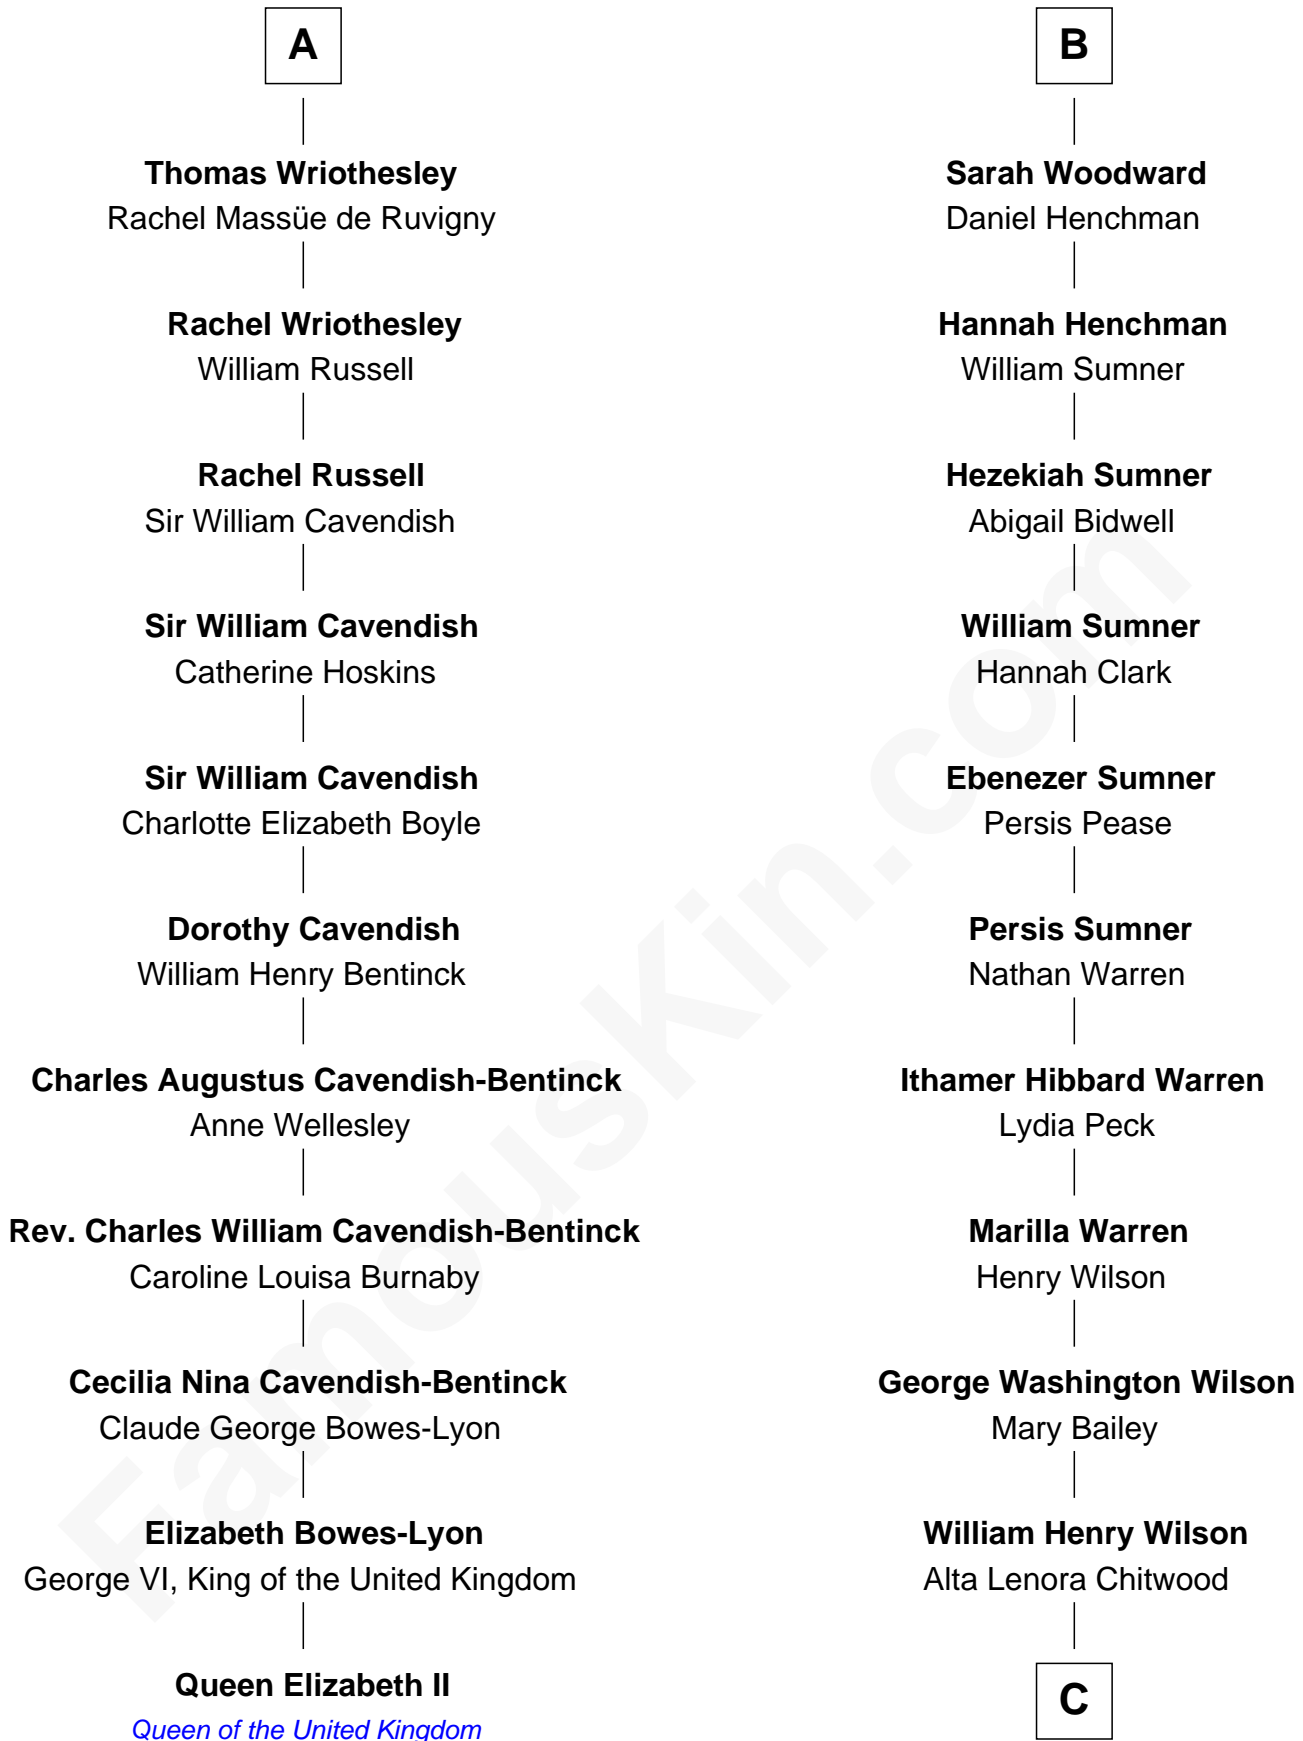

FamousKin.com Relationship Chart of

Queen Elizabeth II

Queen of the United Kingdom

17th cousin 2 times removed of

Dennis Wilson

Co-Founder of The Beach Boys

Sir Walter Devereux

Elizabeth Bromwich

Sir Walter Devereux

Elizabeth Merbery

Sir Walter Devereux

Anne Ferrers

John Devereux

Cecily Bouchier

Walter Devereux

Mary Grey

John Milborne

Simon Milborne

Jane Baskerville

Anne Milborne

William Rudhall

John Rudhall

Isabella Whittington

John Rudhall

Mary Fettiplace

Frances Rudhall

Richard Woodward

Hezekiah Woodward

Frances - - - - -

B

C

William Coral Wilson