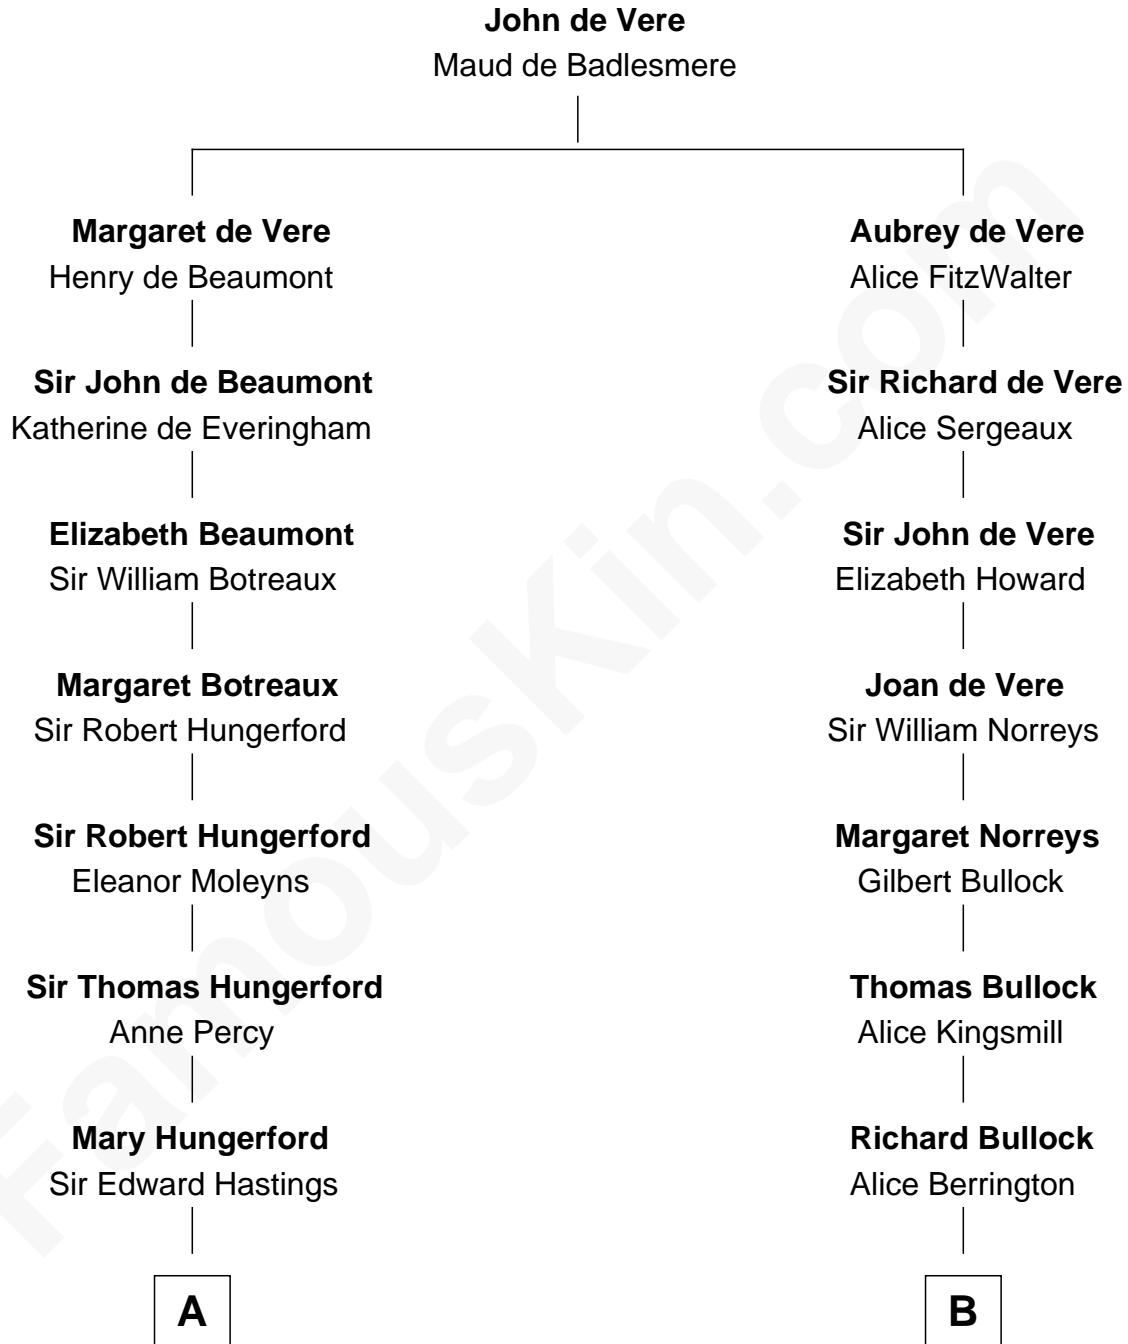

# FamousKin.com Relationship Chart of

**Queen Elizabeth II**

*Queen of the United Kingdom*

21st cousin of

**Dennis Wilson**

*Co-Founder of The Beach Boys*

**C**

**Charles Augustus Cavendish-Bentinck**

Anne Wellesley

**Rev. Charles William Cavendish-Bentinck**

Caroline Louisa Burnaby

**Cecilia Nina Cavendish-Bentinck**

Claude George Bowes-Lyon

**Elizabeth Bowes-Lyon**

George VI, King of the United Kingdom

**Queen Elizabeth II**

*Queen of the United Kingdom*

**D**

**George Washington Wilson**

Mary Bailey

**William Henry Wilson**

Alta Lenora Chitwood

**William Coral Wilson**