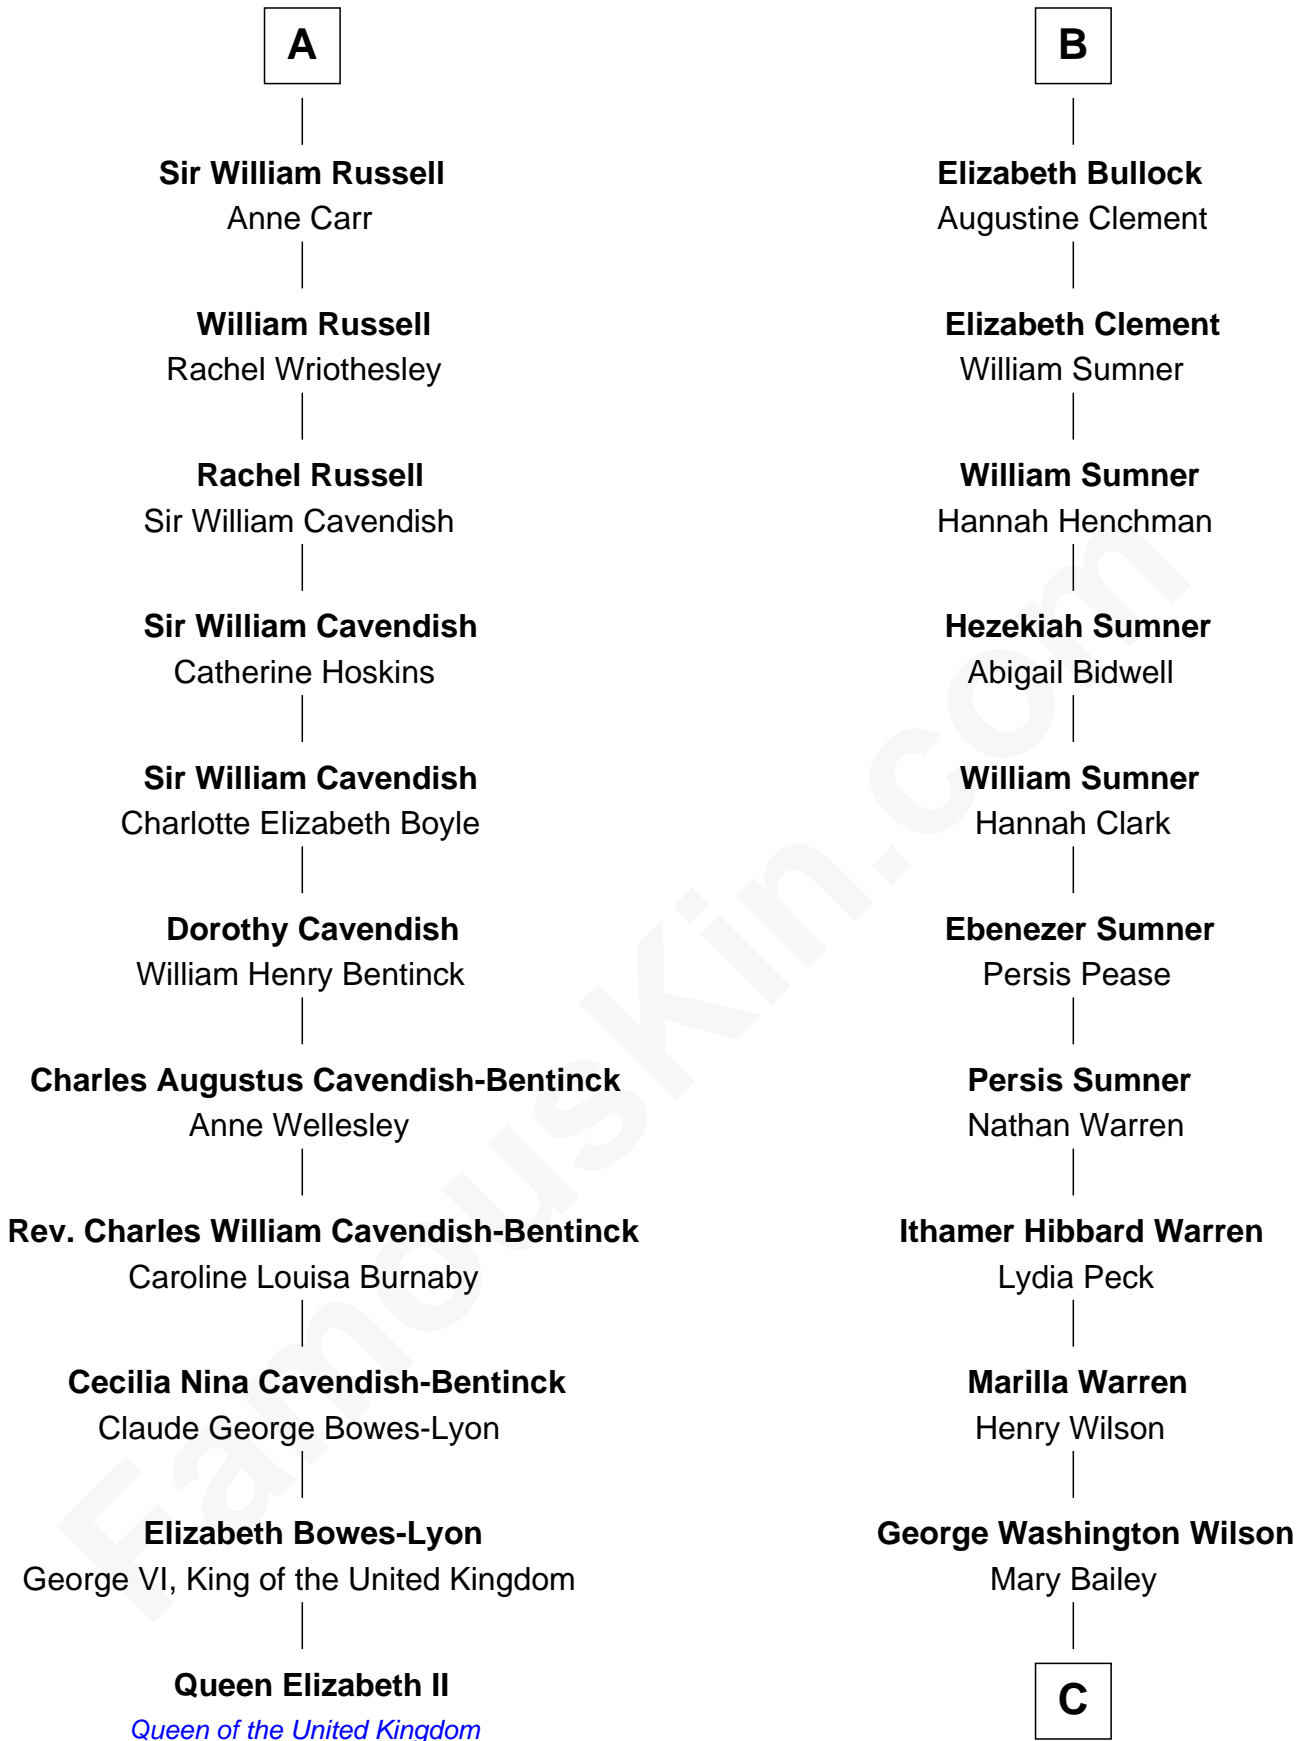

FamousKin.com Relationship Chart of

Queen Elizabeth II

Queen of the United Kingdom

17th cousin 3 times removed of

Carl Wilson

Co-Founder of The Beach Boys

Sir John Howard

*with wife
Alice Tendring*

*with wife
Margaret de Plaiz*

C

William Henry Wilson

Alta Lenora Chitwood

William Coral Wilson

Edith Sophia Sthole

Murray Gage Wilson

Audree Neva Korthof