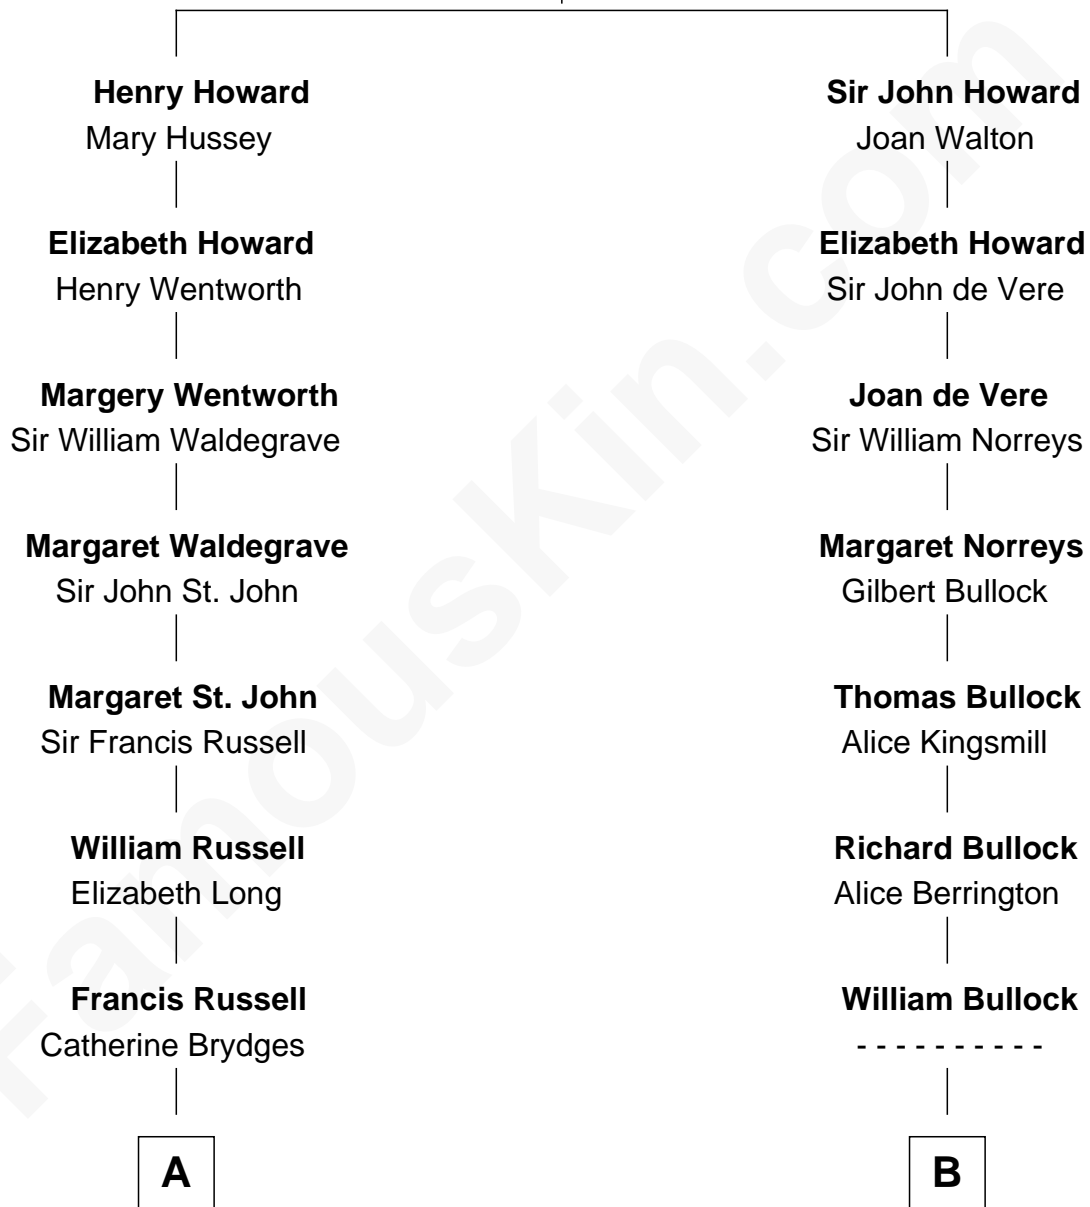

FamousKin.com Relationship Chart of

Queen Elizabeth II

Queen of the United Kingdom

17th cousin 3 times removed of

Carl Wilson

Co-Founder of The Beach Boys

Sir John Howard

*with wife
Alice Tendring*

*with wife
Margaret de Plaiz*

C

William Henry Wilson

Alta Lenora Chitwood

William Coral Wilson

Edith Sophia Sthole

Murray Gage Wilson

Audree Neva Korthof