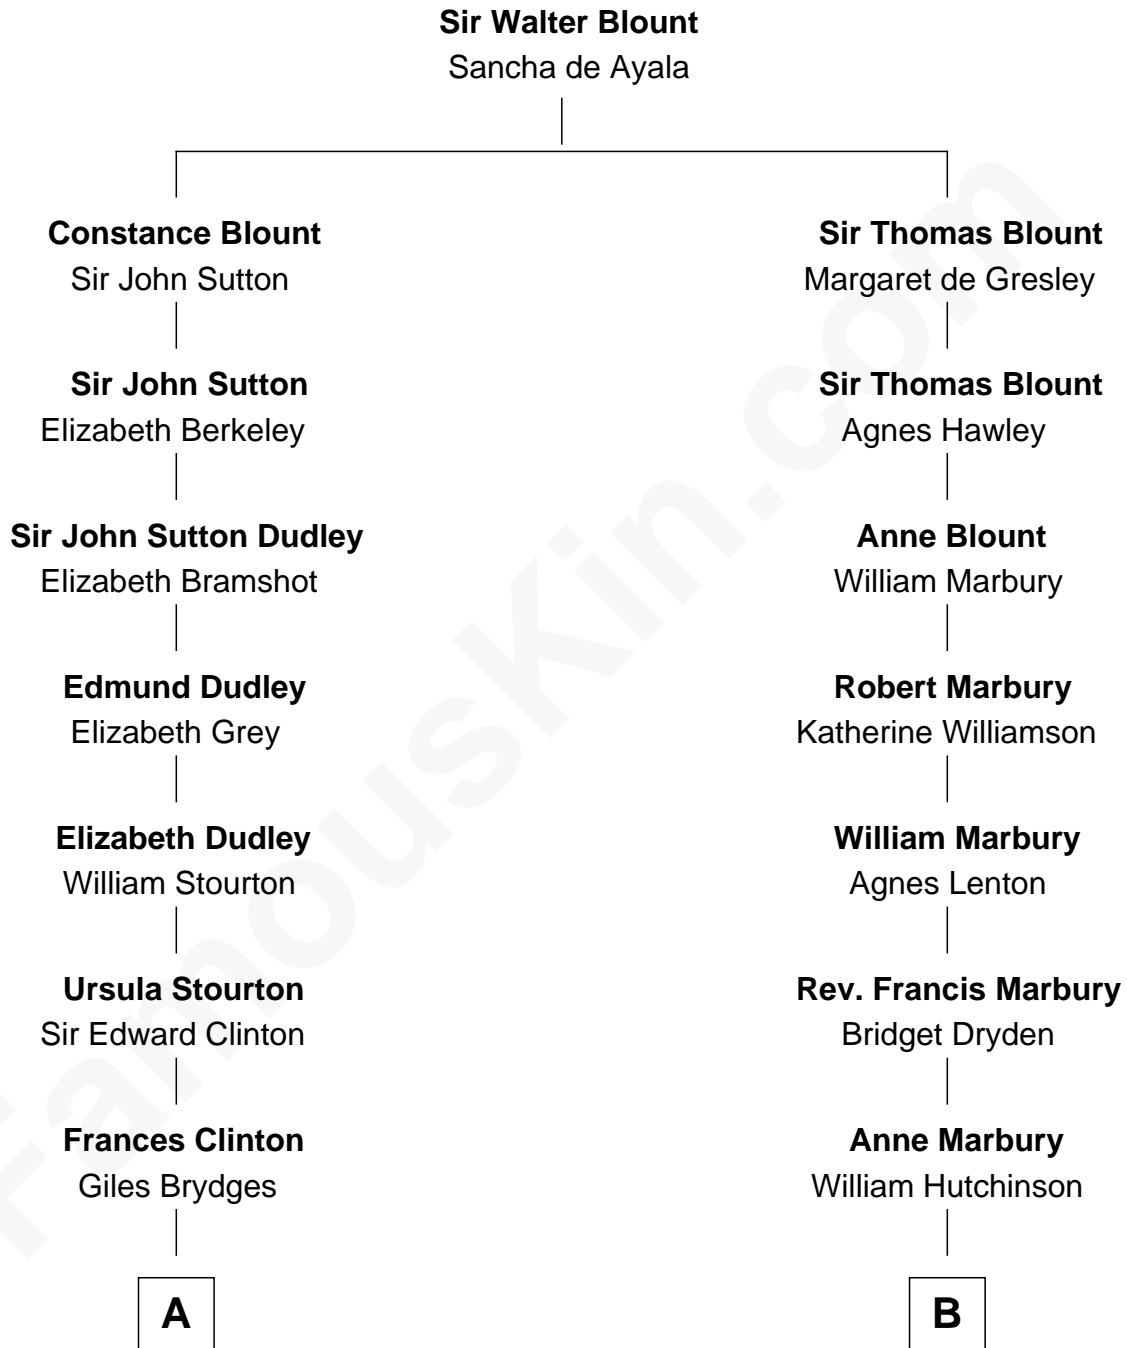

# FamousKin.com Relationship Chart of

**Queen Elizabeth II**

*Queen of the United Kingdom*

18th cousin 1 time removed of

**Jeb Bush**

*43rd Governor of Florida*

**A**

**Catherine Brydges**

Francis Russell

**Sir William Russell**

Anne Carr

**William Russell**

Rachel Wriothesley

**Rachel Russell**

Sir William Cavendish

**Sir William Cavendish**