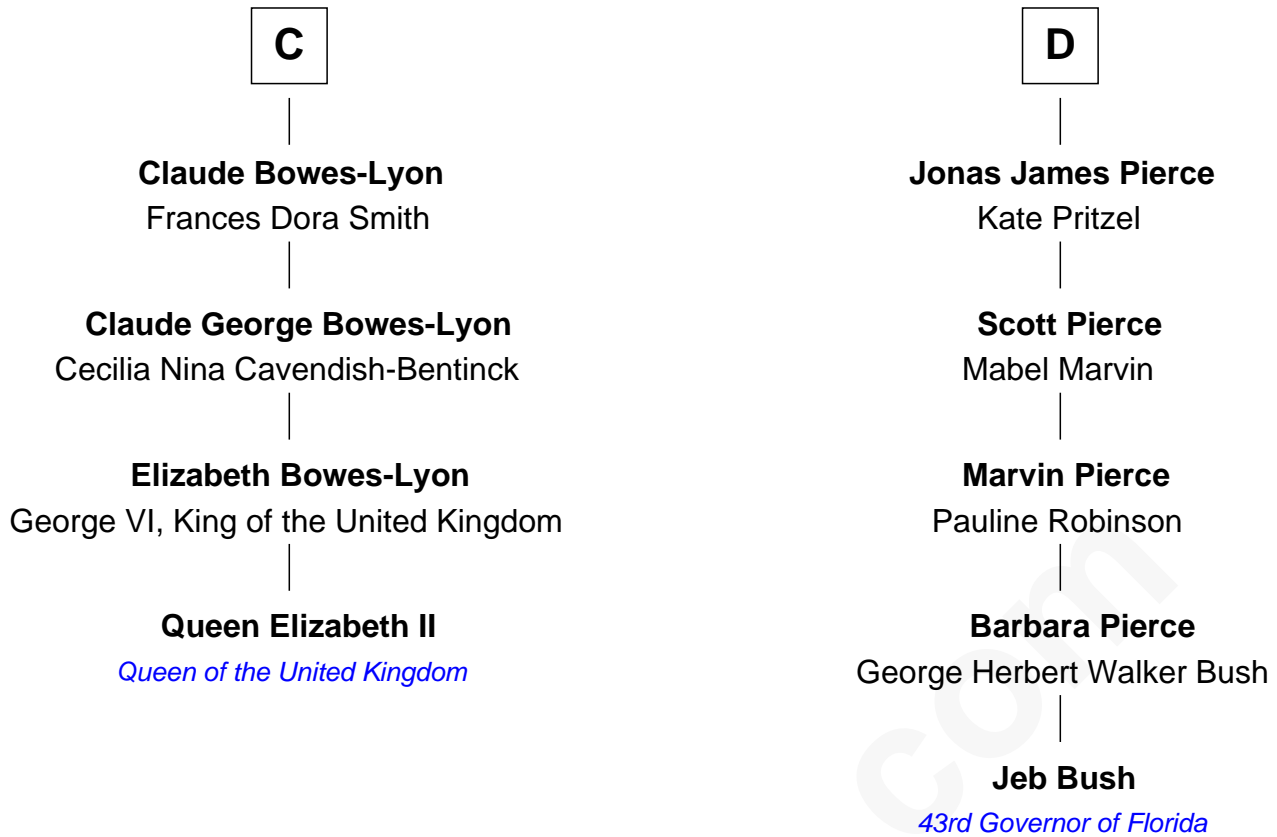

# FamousKin.com Relationship Chart of

**Queen Elizabeth II**

*Queen of the United Kingdom*

20th cousin 1 time removed of

**Jeb Bush**

*43rd Governor of Florida*

**Edmund Plantagenet**

Blanche of Artois

Elizabeth II photo by [Eric Draper](#)