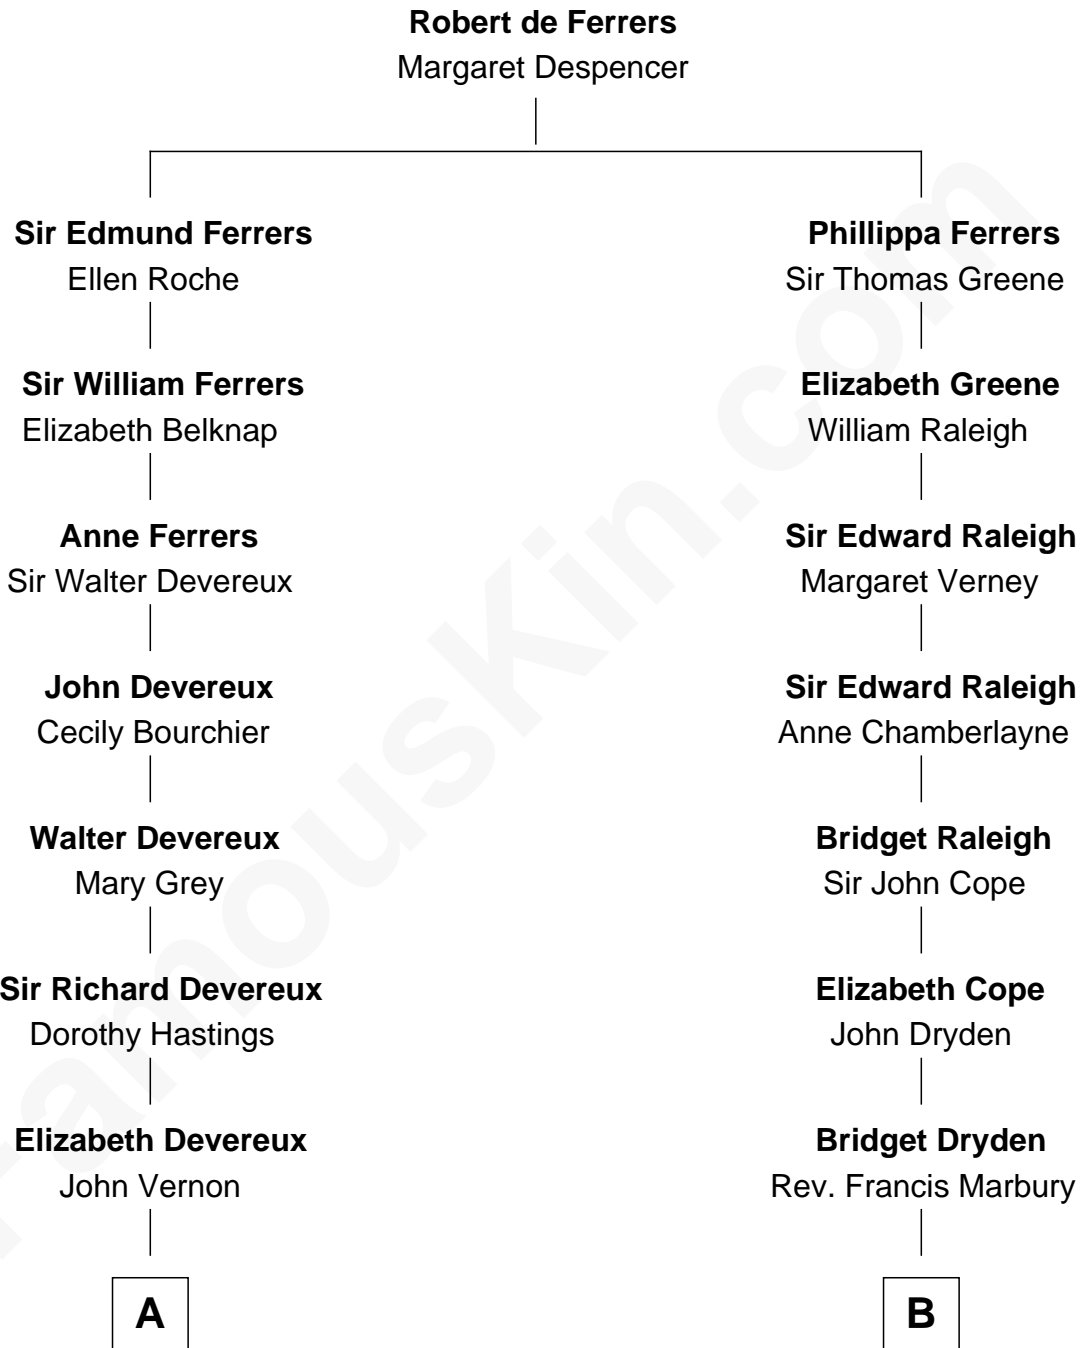

FamousKin.com Relationship Chart of

Queen Elizabeth II

Queen of the United Kingdom

18th cousin 2 times removed of

Jeb Bush

43rd Governor of Florida

A

Elizabeth Vernon
Henry Wriothesley

Thomas Wriothesley
Rachel Massüe de Ruvigny

Rachel Wriothesley
William Russell

Rachel Russell
Sir William Cavendish

Sir William Cavendish
Catherine Hoskins

Sir William Cavendish
Charlotte Elizabeth Boyle

Dorothy Cavendish
William Henry Bentinck