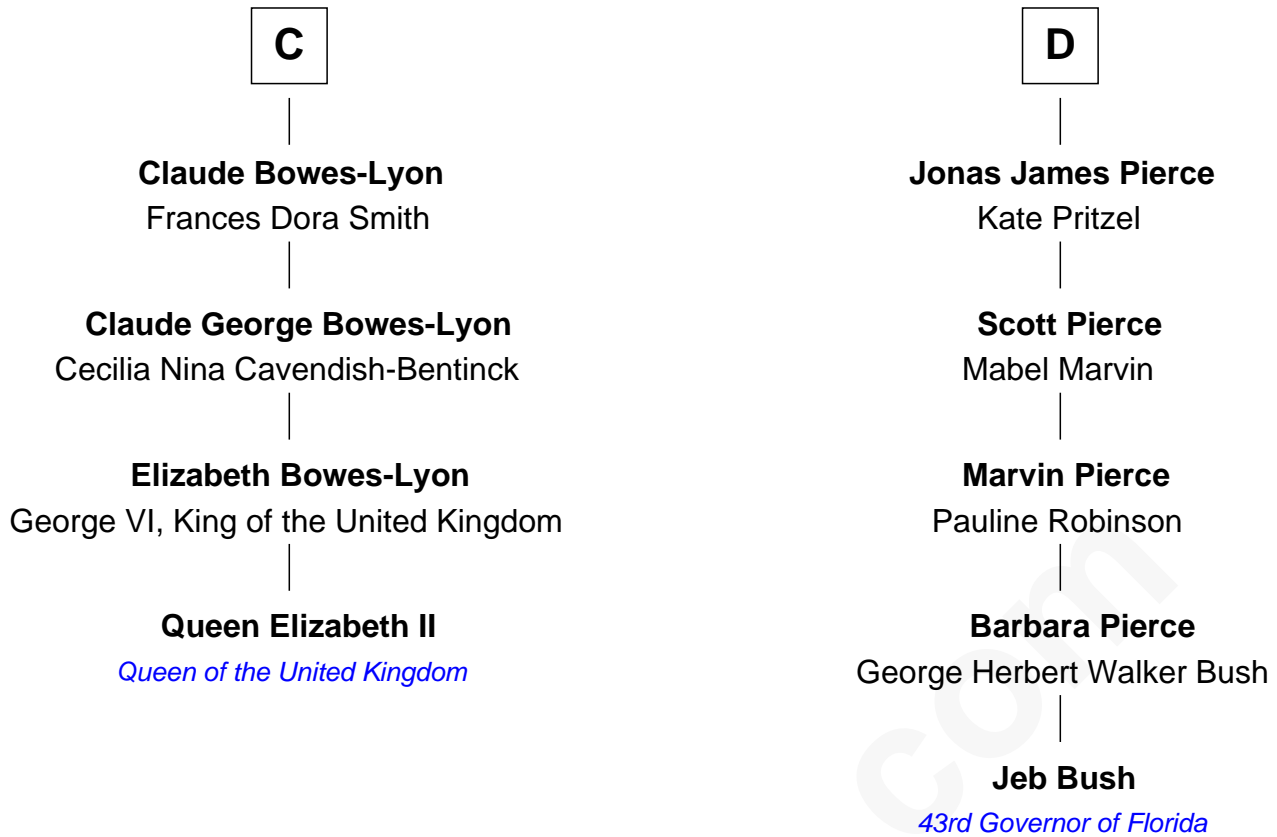

# FamousKin.com Relationship Chart of

**Queen Elizabeth II**

*Queen of the United Kingdom*

20th cousin 1 time removed of

**Jeb Bush**

*43rd Governor of Florida*

**Sir Patrick de Chaworth**

Isabella de Beauchamp

Elizabeth II photo by [Eric Draper](#)