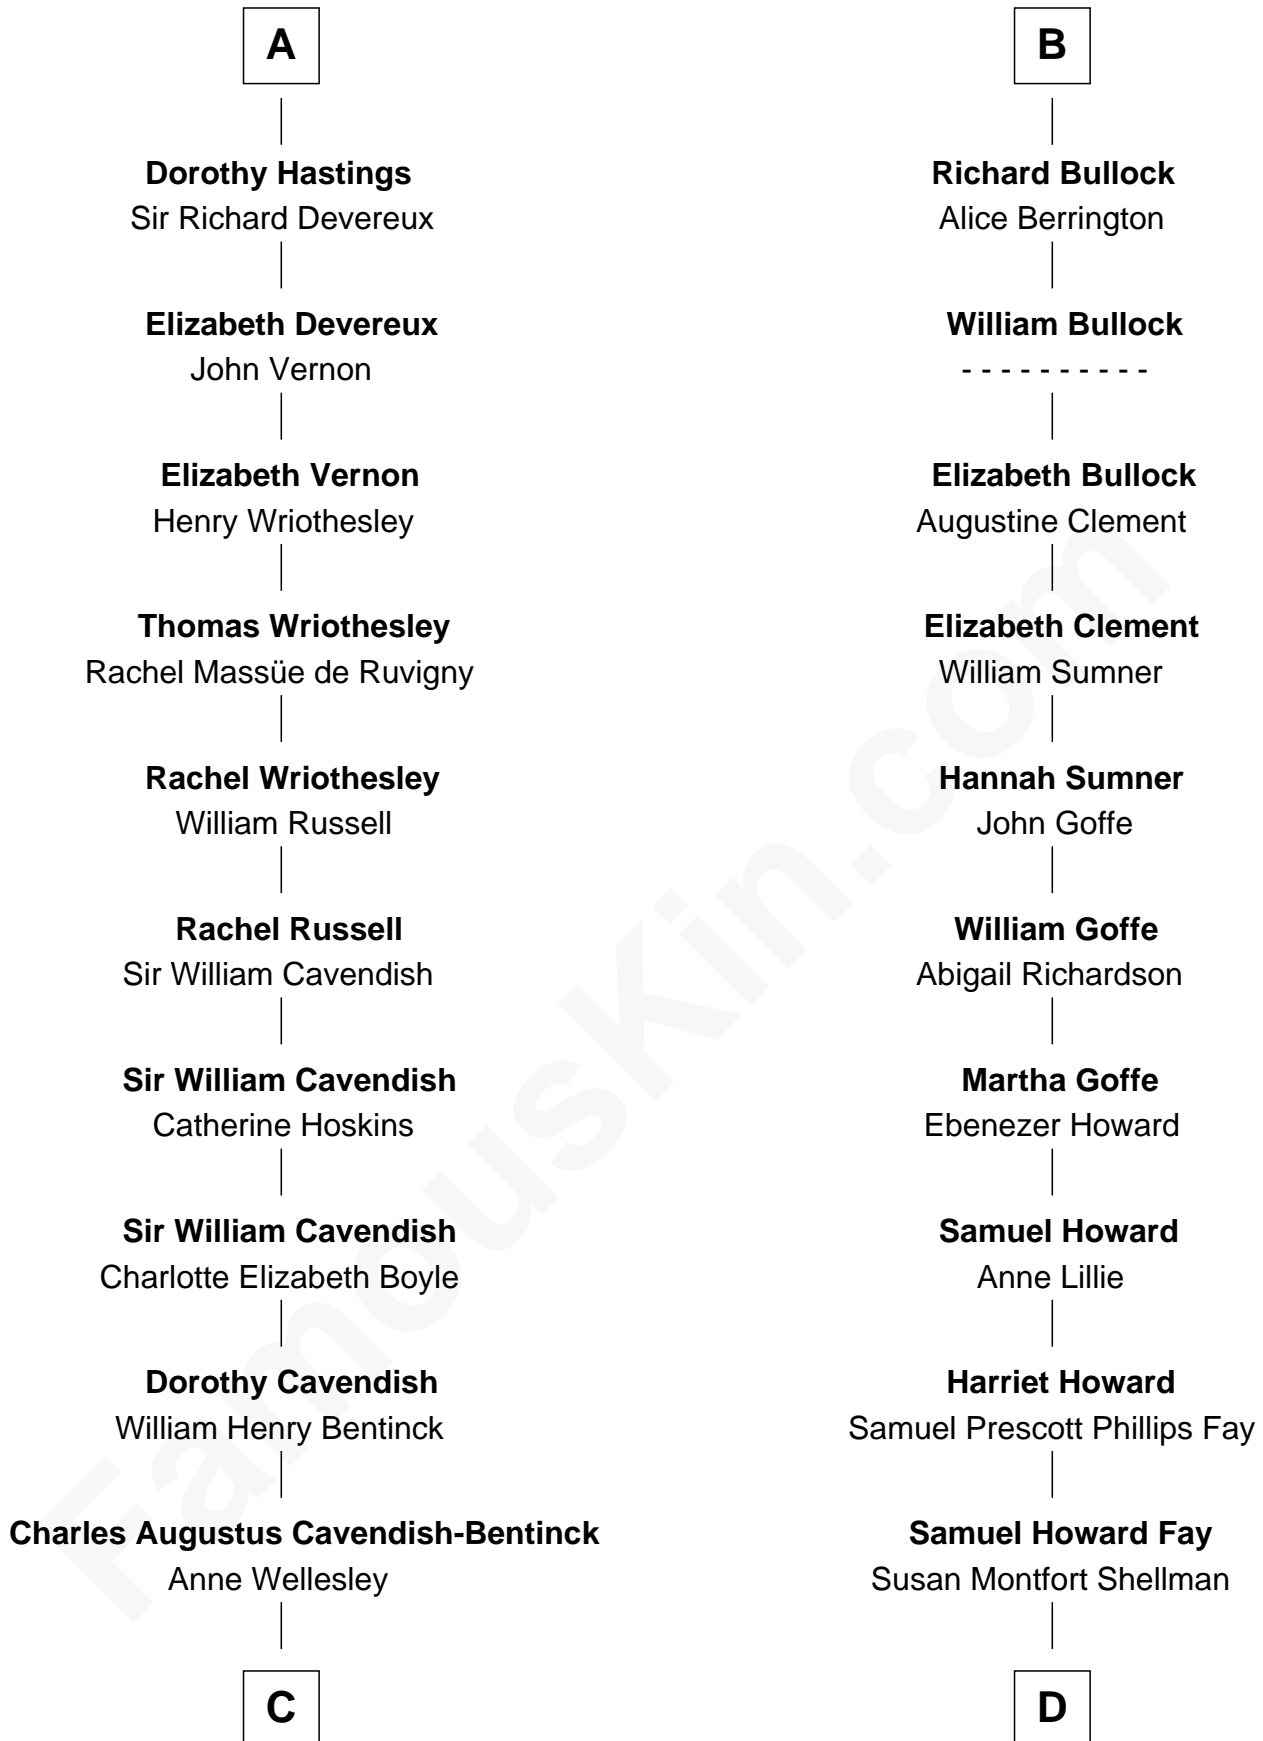

# FamousKin.com Relationship Chart of

**Queen Elizabeth II**

*Queen of the United Kingdom*

20th cousin 1 time removed of

**Jeb Bush**

*43rd Governor of Florida*

**C**

**Rev. Charles William Cavendish-Bentinck**

Caroline Louisa Burnaby

**Cecilia Nina Cavendish-Bentinck**

Claude George Bowes-Lyon

**Elizabeth Bowes-Lyon**

George VI, King of the United Kingdom

**Queen Elizabeth II**

*Queen of the United Kingdom*

**D**

**Harriet Eleanor Fay**

Rev. James Smith Bush

**Samuel Prescott Bush**

Flora Sheldon

**Prescott Sheldon Bush**

Dorothy Wear Walker

**George Herbert Walker Bush**

Barbara Pierce