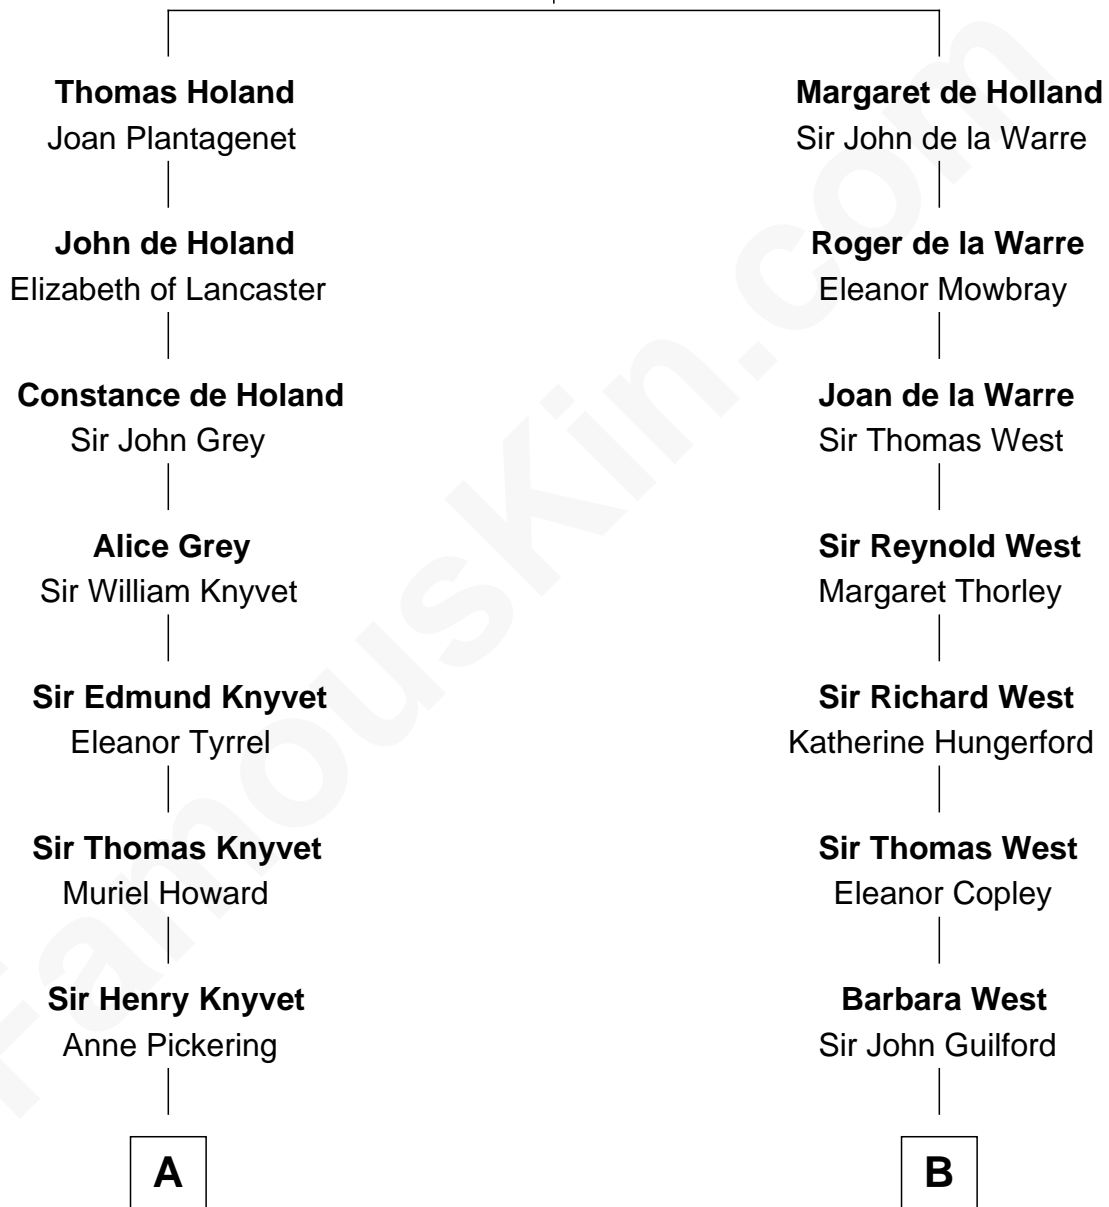

FamousKin.com Relationship Chart of

Queen Elizabeth II

Queen of the United Kingdom

20th cousin 1 time removed of

Jeb Bush

43rd Governor of Florida

Sir Robert de Holland

Maude la Zouche

A

Sir Henry Knyvet
Elizabeth Stumpe

Catherine Knyvet
Thomas Howard

Catherine Howard
Sir William Cecil

Elizabeth Cecil
William Cavendish

Sir William Cavendish
Mary Butler

Sir William Cavendish
Rachel Russell