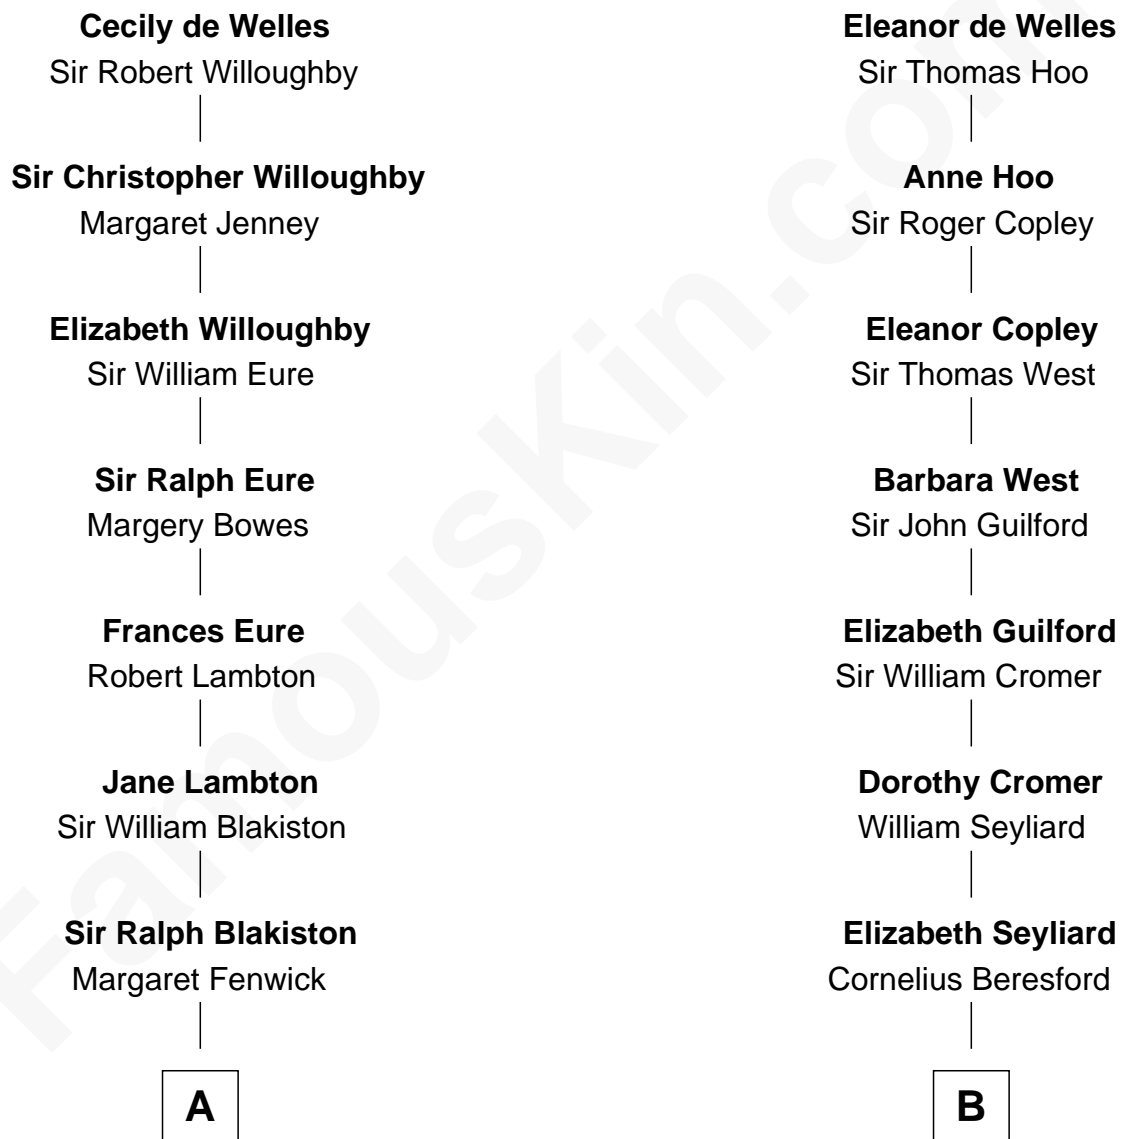

# FamousKin.com Relationship Chart of

**Queen Elizabeth II**

*Queen of the United Kingdom*

**16th cousin 2 times removed of**

**Jeb Bush**

*43rd Governor of Florida*

**Sir Lionel de Welles**

Joan de Waterton

FamousKin.com