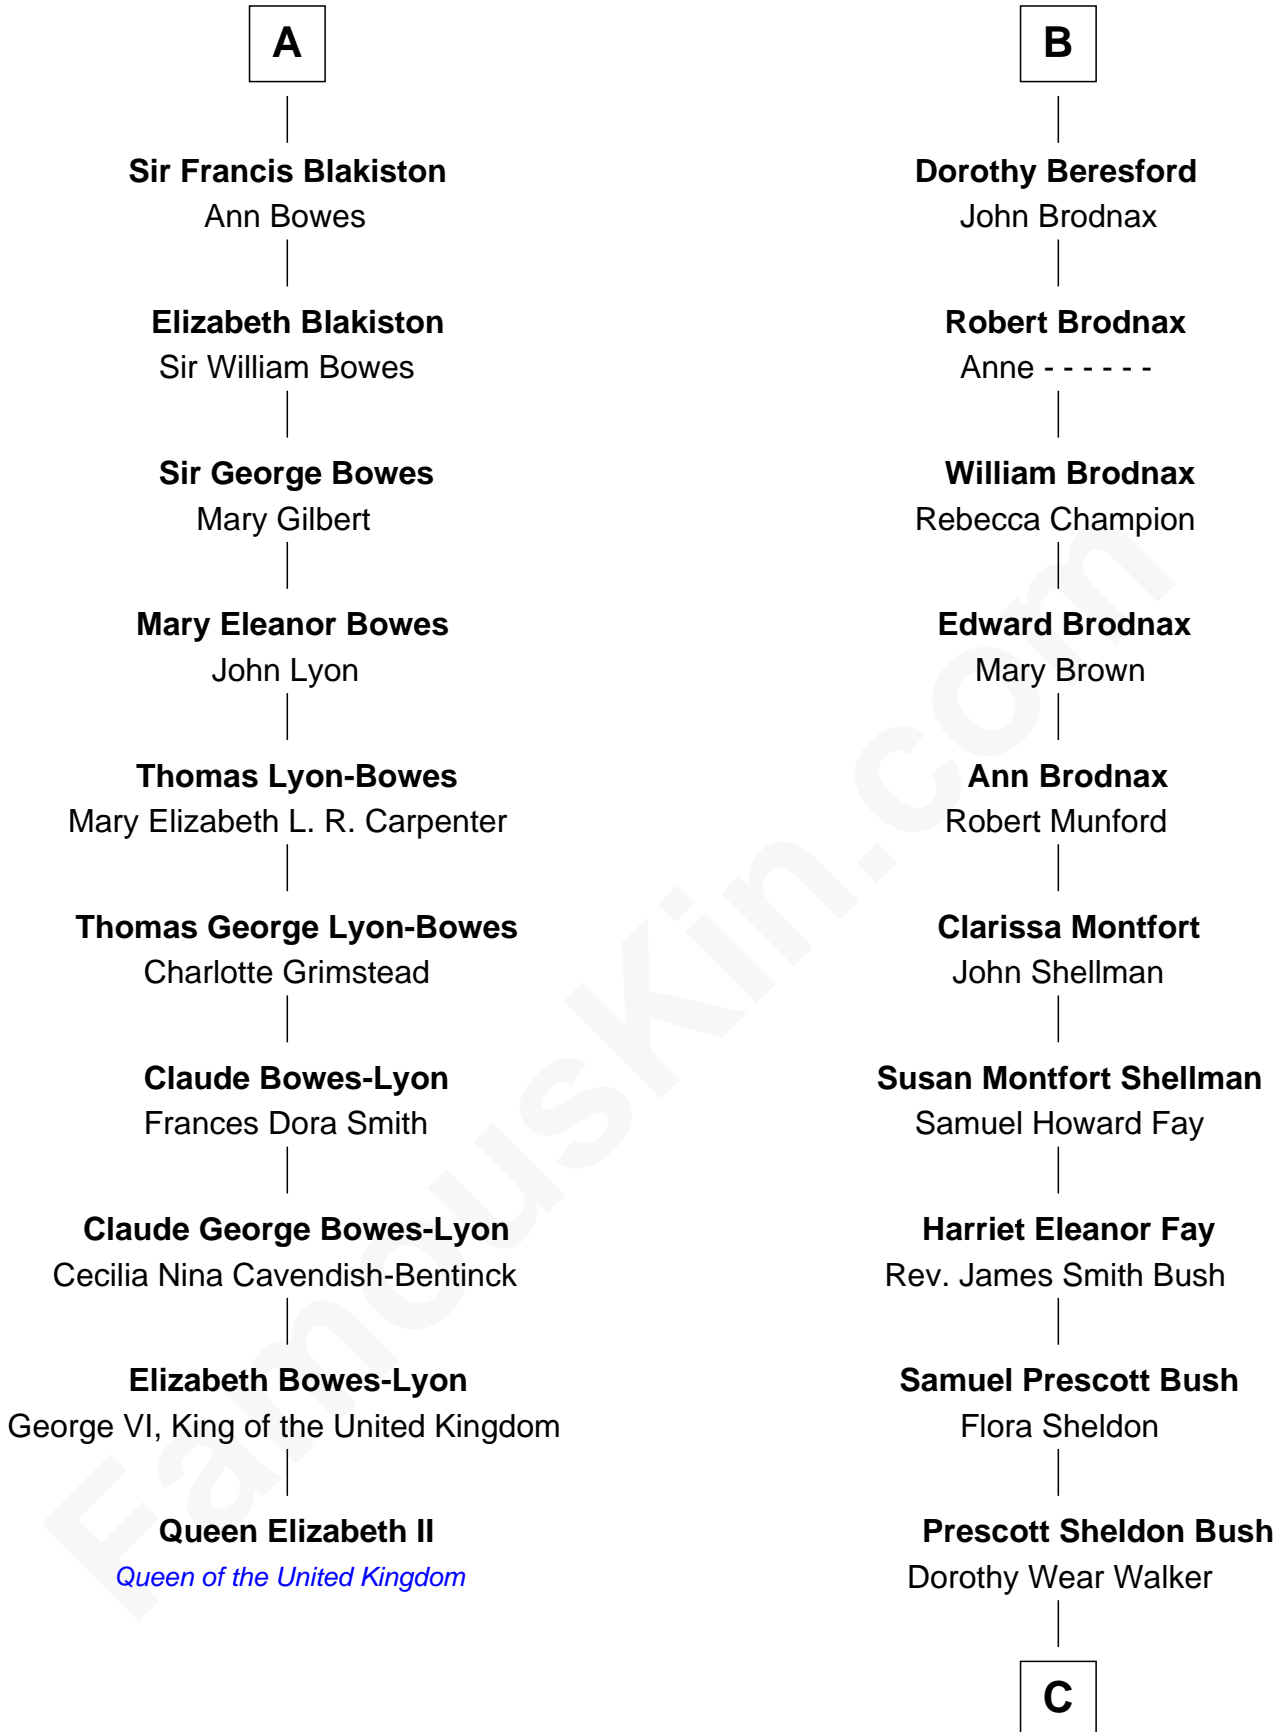

# FamousKin.com Relationship Chart of

**Queen Elizabeth II**

*Queen of the United Kingdom*

**16th cousin 2 times removed of**

**Jeb Bush**

*43rd Governor of Florida*

**Sir Lionel de Welles**

Joan de Waterton

FamousKin.com