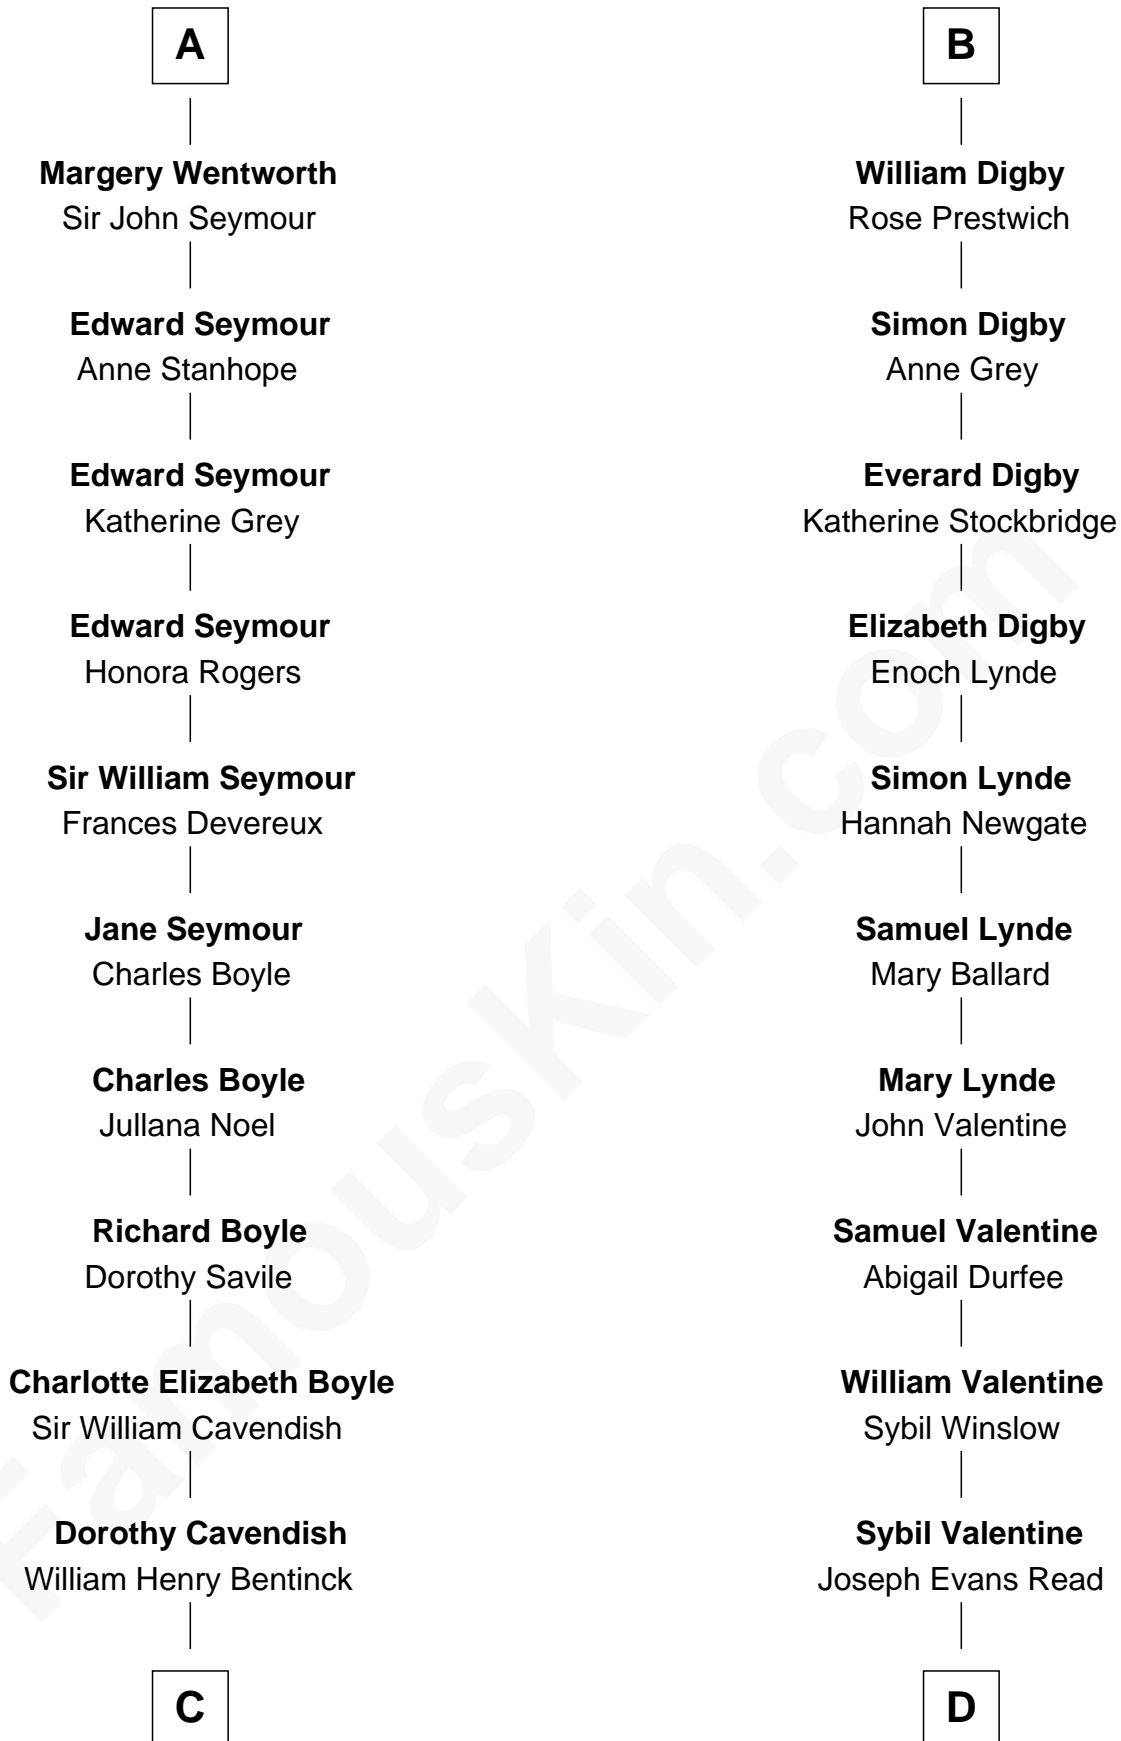

# FamousKin.com Relationship Chart of

**Queen Elizabeth II**

*Queen of the United Kingdom*

21st cousin of

**Sigourney Weaver**

*Movie Actress*

**Sir Henry de Hastings**

Joan de Cantilupe

Margaret Pilkington

**Nicholas Griffin**

Catherine Curzon

**Catherine Griffin**

Sir John Digby

**B**

**C**

**D**

George VI, King of the United Kingdom

**Queen Elizabeth II**

*Queen of the United Kingdom*

**Rachael M. Read**

Charles Benjamin Weaver

**Francis Milton Weaver**

Jane Weaver Laffin

**Sylvester Laffin Weaver**